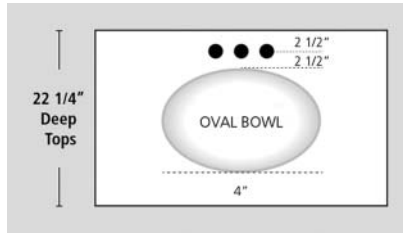

TOP OPTIONS – STANDARD • CUSTOM • QUOTE

STANDARD DEPTHS AND DRILLING LOCATIONS

BOWL CUT-OUT MEASUREMENTS		
Undermount Bowl	Width	Depth
Small Oval	14 1/4"	10 7/8"
Large Oval	16"	13"
Rectangle	17 3/4"	11 7/8"

NOTE:
All faucet holes are 1 3/8" diameter