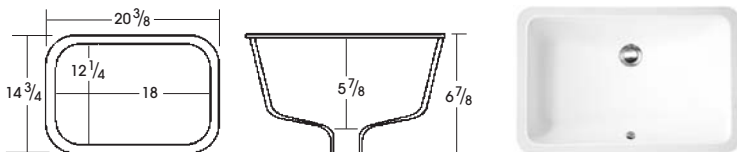

- Minimum top depth: 22 1/4"
- White or Biscuit

BOWLS SOLD SEPARATELY LIST PRICES (WITHOUT TOP)

Description	White	Biscuit	Black	Stainless Steel
Oval Undermount Bowl - Small	60	60	60	NA
Oval Undermount Bowl - Large	60	60	60	166
Rectangular Undermount	121	121	NA	NA

NOTE:

All Undermount bowls have an overflow

INTEGRAL BOWLS – SOLID SURFACE

SMALL OVAL INTEGRAL SOLID SURFACE BOWL

- Minimum top depth: 19 1/4"
- White or Biscuit

LARGE OVAL INTEGRAL SOLID SURFACE BOWL

- Minimum top depth: 22 1/4"
- White or Biscuit

RECTANGULAR INTEGRAL SOLID SURFACE BOWL

- Minimum top depth: 22 1/4"
- White or Biscuit

NOTE:

All Integral bowls have an overflow

BOWL OPTIONS – INTEGRAL

INTEGRAL BOWLS – CULTURED MARBLE

STANDARD - O			
Top Depth	Bowl Size		
	Length	Width	Depth
22"	17"	13 ⁵ / ₈ "	5 ¹ / ₂ "
19"	15 ¹ / ₄ "	11 ³ / ₄ "	5 ⁵ / ₈ "
17"	15 ⁵ / ₁₆ "	10 ⁹ / ₁₆ "	6"