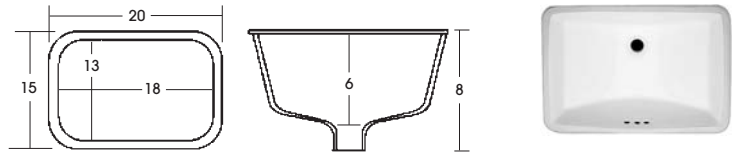

BOWL OPTIONS – UNDERMOUNT AND INTEGRAL

UNDERMOUNT BOWLS – QUARTZ • NATURAL GRANITE • SOLID SURFACE • CULTURED MARBLE

SMALL OVAL UNDERMOUNT CHINA BOWL

- Minimum top depth: 19 1/4"
- White, Biscuit or Black

LARGE OVAL UNDERMOUNT CHINA BOWL

- Minimum top depth: 22 1/4"
- White, Biscuit or Black

LARGE OVAL UNDERMOUNT STAINLESS STEEL BOWL

- Minimum top depth: 22 1/4"
- Stainless Steel thickness: 18 gauge

RECTANGULAR UNDERMOUNT CHINA BOWL