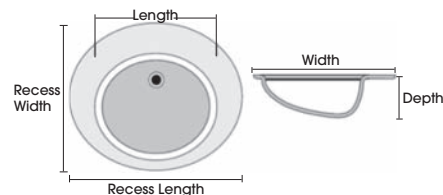

BOWL OPTIONS – INTEGRAL

INTEGRAL BOWLS – CULTURED MARBLE

STANDARD - O			
Top Depth	Bowl Size		
	Length	Width	Depth
22"	17"	13⁵/₈"	5¹/₂"
19"	15¹/₄"	11³/₄"	5⁵/₈"
17"	15⁵/₁₆"	10⁹/₁₆"	6"

ADA option available
Refer to Note 1

22" Standard Oval bowl available ADA compliant
When ordering, add "-ADA" to end of item code

RECESSED OVAL - RCO					
Top Depth	Bowl Size			Recess Size	
	Length	Width	Depth	Length	Width
22"	17³/₈"	12¹/₈"	6"	23"	18¹/₄"
19"	15⁵/₈"	10⁵/₁₆"	6"	21¹/₄"	16⁵/₈"

RECESSED SQUARE - RCR					
Top Depth	Bowl Size			Recess Size	
	Length	Width	Depth	Length	Width
22"	17³/₄"	11¹/₂"	7¹/₈"	22¹/₂"	18¹/₄"
19"	16"	10¹/₄"	7"	19¹/₂"	16"

RECESSED SHELL - RCS					
Top Depth	Bowl Size			Recess Size	
	Length	Width	Depth	Length	Width
22"	17³/₈"	12¹/₈"	6"	23"	18¹/₄"
19"	15⁵/₈"	10⁵/₁₆"	6"	21¹/₄"	16⁵/₈"

FLUSH RECTANGULAR - FR			
Top Depth	Bowl Size		
	Length	Width	Depth
22"	17"	11"	6¹/₂"
19"	17"	11"	6¹/₂"

ADA option available
Refer to Note 1

22" Rectangular bowl available ADA compliant
When ordering, add "-ADA" to end of item code

WAVE BOWL - W			
Top Depth	Bowl Size		
	Length	Width	Depth
22"	20¹/₄"	12"	6"
19"	17¹/₄"	10"	5¹/₄"

Refer to Note 1

NOTES:

1. Flush Rectangle, Wave and ADA Bowls are available as custom tops only
2. To enhance measurement accuracy, tops should have one or no finished ends
3. Integral Cultured Marble bowls have an overflow

25" CORNER TOP

Corner tops are also available in spray granite and onyx.
25" Corner tops can not be made with an overflow.