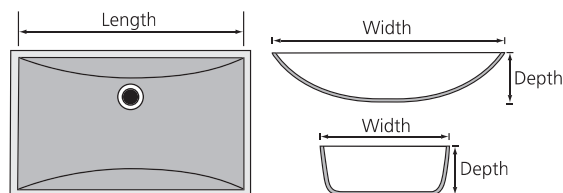

RECESSED SQUARE - RCR					
Top Depth	Bowl Size			Recess Size	
	Length	Width	Depth	Length	Width
22"	17 ³ / ₄ "	11 ¹ / ₂ "	7 ¹ / ₈ "	22 ¹ / ₂ "	18 ¹ / ₄ "
19"	16"	10 ¹ / ₄ "	7"	19 ¹ / ₂ "	16"

RECESSED SHELL - RCS					
Top Depth	Bowl Size			Recess Size	
	Length	Width	Depth	Length	Width
22"	17 ³ / ₈ "	12 ¹ / ₈ "	6"	23"	18 ¹ / ₄ "
19"	15 ⁵ / ₈ "	10 ⁵ / ₁₆ "	6"	21 ¹ / ₄ "	16 ⁵ / ₈ "

FLUSH RECTANGULAR - FR			
Top Depth	Bowl Size		
	Length	Width	Depth
22"	17"	11"	6 ¹ / ₂ "
19"	17"	11"	6 ¹ / ₂ "

ADA option available
Refer to Note 1

22" Rectangular bowl available ADA compliant
When ordering, add "-ADA" to end of item code

WAVE BOWL - W			
Top Depth	Bowl Size		
	Length	Width	Depth
22"	20 ¹ / ₄ "	12"	6"
19"	17 ¹ / ₄ "	10"	5 ¹ / ₄ "

Refer to Note 1

NOTES:

1. Flush Rectangle, Wave and ADA Bowls are available as custom tops only
2. To enhance measurement accuracy, tops should have one or no finished ends
3. Integral Cultured Marble bowls have an overflow