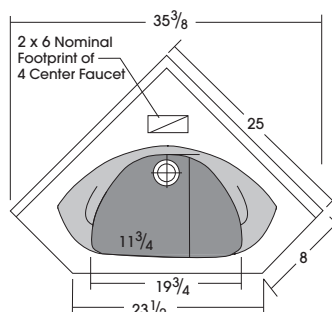

FLUSH RECTANGULAR - FR			
Top Depth	Bowl Size		
	Length	Width	Depth
22"	17"	11"	6 ¹ / ₂ "
19"	17"	11"	6 ¹ / ₂ "

ADA option available
Refer to Note 1

22" Rectangular bowl available ADA compliant
When ordering, add "-ADA" to end of item code

WAVE BOWL - W			
Top Depth	Bowl Size		
	Length	Width	Depth
22"	20 ¹ / ₄ "	12"	6"
19"	17 ¹ / ₄ "	10"	5 ¹ / ₄ "

Refer to Note 1

NOTES:

1. Flush Rectangle, Wave and ADA Bowls are available as custom tops only
2. To enhance measurement accuracy, tops should have one or no finished ends
3. Integral Cultured Marble bowls have an overflow

25" CORNER TOP

Corner tops are also available in spray granite and onyx.
25" Corner tops can not be made with an overflow.

TOP OPTIONS – STANDARD • CUSTOM • QUOTE

STANDARD DEPTHS AND DRILLING LOCATIONS

BOWL CUT-OUT MEASUREMENTS		
Undermount Bowl	Width	Depth
Small Oval	14 1/4"	10 7/8"
Large Oval	16"	13"
Rectangle	17 3/4"	11 7/8"

NOTE:
All faucet holes are 1 3/8" diameter

CUSTOM TOPS

Offset Bowl

Extra Bowls

Wing Over

Radius Corners

AVAILABLE BY QUOTE

- Wing over and cut backs
- Clipped corner, radius corner and full radius
- Special shape and angle cuts
- Bump-out (variable depths)
- Non-standard depths
- Custom Cutout (template required)