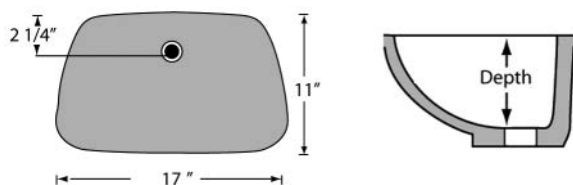

RECTANGULAR INTEGRAL SOLID SURFACE BOWL

- Minimum top depth: 22 1/4"
- White or Biscuit

NOTE:

All Integral bowls have an overflow

BOWL OPTIONS – INTEGRAL

INTEGRAL BOWLS – CULTURED MARBLE

STANDARD - O			
Top Depth	Bowl Size		
	Length	Width	Depth
22"	17"	13 ⁵ / ₈ "	5 ¹ / ₂ "
19"	15 ¹ / ₄ "	11 ³ / ₄ "	5 ⁵ / ₈ "
17"	15 ⁵ / ₁₆ "	10 ⁹ / ₁₆ "	6"

RECESSED SQUARE - RCR					
Top Depth	Bowl Size			Recess Size	
	Length	Width	Depth	Length	Width
22"	17 ³ / ₄ "	11 ¹ / ₂ "	7 ¹ / ₈ "	22 ¹ / ₂ "	18 ¹ / ₄ "
19"	16"	10 ¹ / ₄ "	7"	19 ¹ / ₂ "	16"

RECESSED SHELL - RCS					
Top Depth	Bowl Size			Recess Size	
	Length	Width	Depth	Length	Width
22"	17 ³ / ₈ "	12 ¹ / ₈ "	6"	23"	18 ¹ / ₄ "
19"	15 ⁵ / ₈ "	10 ⁵ / ₁₆ "	6"	21 ¹ / ₄ "	16 ⁵ / ₈ "

FLUSH RECTANGULAR - FR			
Top Depth	Bowl Size		
	Length	Width	Depth
22"	17"	11"	6 ¹ / ₂ "
19"	17"	11"	6 ¹ / ₂ "

ADA option available
Refer to Note 1

22" Rectangular bowl available ADA compliant
When ordering, add "-ADA" to end of item code

WAVE BOWL - W			
Top Depth	Bowl Size		
	Length	Width	Depth
22"	20 ¹ / ₄ "	12"	6"
19"	17 ¹ / ₄ "	10"	5 ¹ / ₄ "

Refer to Note 1

NOTES:

1. Flush Rectangle, Wave and ADA Bowls are available as custom tops only
2. To enhance measurement accuracy, tops should have one or no finished ends
3. Integral Cultured Marble bowls have an overflow