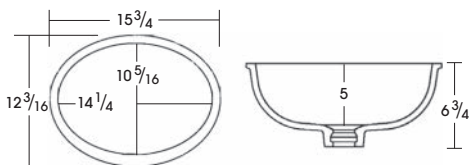

- Minimum top depth: 22 1/4"
- White or Biscuit

BOWLS SOLD SEPARATELY LIST PRICES (WITHOUT TOP)

Description	White	Biscuit	Black	Stainless Steel
Oval Undermount Bowl - Small	60	60	60	NA
Oval Undermount Bowl - Large	60	60	60	166
Rectangular Undermount	121	121	NA	NA

NOTE:

All Undermount bowls have an overflow

INTEGRAL BOWLS – SOLID SURFACE

SMALL OVAL INTEGRAL SOLID SURFACE BOWL

- Minimum top depth: 19 1/4"
- White or Biscuit

LARGE OVAL INTEGRAL SOLID SURFACE BOWL

- Minimum top depth: 22 1/4"
- White or Biscuit

RECTANGULAR INTEGRAL SOLID SURFACE BOWL

- Minimum top depth: 22 1/4"
- White or Biscuit

NOTE:

All Integral bowls have an overflow

BOWL OPTIONS – INTEGRAL

INTEGRAL BOWLS – CULTURED MARBLE

STANDARD - O			
Top Depth	Bowl Size		
	Length	Width	Depth
22"	17"	13 ⁵ / ₈ "	5 ¹ / ₂ "
19"	15 ¹ / ₄ "	11 ³ / ₄ "	5 ⁵ / ₈ "
17"	15 ⁵ / ₁₆ "	10 ⁹ / ₁₆ "	6"