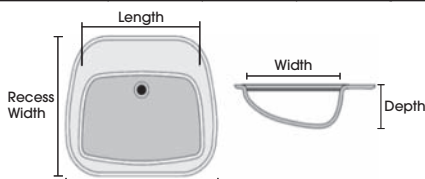

RECTANGULAR INTEGRAL SOLID SURFACE BOWL

- Minimum top depth: 22 1/4"
- White or Biscuit

NOTE:

All Integral bowls have an overflow

BOWL OPTIONS – INTEGRAL

INTEGRAL BOWLS – CULTURED MARBLE

STANDARD - O			
Top Depth	Bowl Size		
	Length	Width	Depth
22"	17"	13 ⁵ / ₈ "	5 ¹ / ₂ "
19"	15 ¹ / ₄ "	11 ³ / ₄ "	5 ⁵ / ₈ "
17"	15 ⁵ / ₁₆ "	10 ⁹ / ₁₆ "	6"

ADA option available
Refer to Note 1

22" Standard Oval bowl available ADA compliant
When ordering, add "-ADA" to end of item code

RECESSED OVAL - RCO					
Top Depth	Bowl Size			Recess Size	
	Length	Width	Depth	Length	Width
22"	17 ³ / ₈ "	12 ¹ / ₈ "	6"	23"	18 ¹ / ₄ "
19"	15 ⁵ / ₈ "	10 ⁵ / ₁₆ "	6"	21 ¹ / ₄ "	16 ⁵ / ₈ "

RECESSED SQUARE - RCR					
Top Depth	Bowl Size			Recess Size	
	Length	Width	Depth	Length	Width
22"	17 ³ / ₄ "	11 ¹ / ₂ "	7 ¹ / ₈ "	22 ¹ / ₂ "	18 ¹ / ₄ "
19"	16"	10 ¹ / ₄ "	7"	19 ¹ / ₂ "	16"

RECESSED SHELL - RCS					
Top Depth	Bowl Size			Recess Size	
	Length	Width	Depth	Length	Width
22"	17 ³ / ₈ "	12 ¹ / ₈ "	6"	23"	18 ¹ / ₄ "
19"	15 ⁵ / ₈ "	10 ⁵ / ₁₆ "	6"	21 ¹ / ₄ "	16 ⁵ / ₈ "