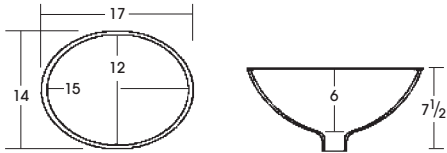

BOWL OPTIONS – UNDERMOUNT AND INTEGRAL

UNDERMOUNT BOWLS – QUARTZ • NATURAL GRANITE • SOLID SURFACE • CULTURED MARBLE

SMALL OVAL UNDERMOUNT CHINA BOWL

- Minimum top depth: 19 1/4"
- White, Biscuit or Black