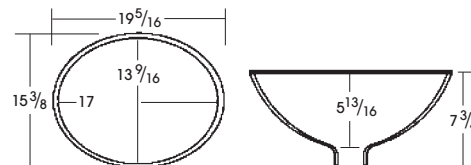

NOTE:

All Undermount bowls have an overflow

INTEGRAL BOWLS – SOLID SURFACE

SMALL OVAL INTEGRAL SOLID SURFACE BOWL

- Minimum top depth: 19 1/4"
- White or Biscuit

LARGE OVAL INTEGRAL SOLID SURFACE BOWL

- Minimum top depth: 22 1/4"
- White or Biscuit

RECTANGULAR INTEGRAL SOLID SURFACE BOWL

- Minimum top depth: 22 1/4"
- White or Biscuit

NOTE:

All Integral bowls have an overflow

BOWL OPTIONS – INTEGRAL

INTEGRAL BOWLS – CULTURED MARBLE

STANDARD - O			
Top Depth	Bowl Size		
	Length	Width	Depth
22"	17"	13 ⁵ / ₈ "	5 ¹ / ₂ "
19"	15 ¹ / ₄ "	11 ³ / ₄ "	5 ⁵ / ₈ "
17"	15 ⁵ / ₁₆ "	10 ⁹ / ₁₆ "	6"