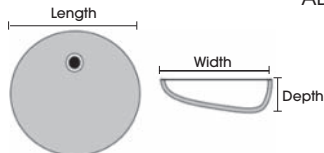

BOWL OPTIONS – INTEGRAL

INTEGRAL BOWLS – CULTURED MARBLE

STANDARD - O			
Top Depth	Bowl Size		
	Length	Width	Depth
22"	17"	13⁵/₈"	5¹/₂"
19"	15¹/₄"	11³/₄"	5⁵/₈"
17"	15⁵/₁₆"	10⁹/₁₆"	6"

ADA option available
Refer to Note 1

22" Standard Oval bowl available ADA compliant
When ordering, add "-ADA" to end of item code

RECESSED OVAL - RCO					
Top Depth	Bowl Size			Recess Size	
	Length	Width	Depth	Length	Width
22"	17³/₈"	12¹/₈"	6"	23"	18¹/₄"
19"	15⁵/₈"	10⁵/₁₆"	6"	21¹/₄"	16⁵/₈"