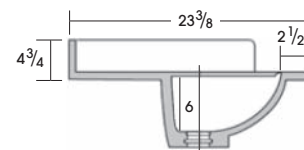

25" CORNER TOP

Corner tops are also available in spray granite and onyx.
25" Corner tops can not be made with an overflow.