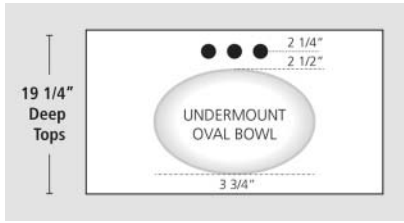

TOP OPTIONS – STANDARD • CUSTOM • QUOTE

STANDARD DEPTHS AND DRILLING LOCATIONS

BOWL CUT-OUT MEASUREMENTS		
Undermount Bowl	Width	Depth
Small Oval	14 1/4"	10 7/8"
Large Oval	16"	13"
Rectangle	17 3/4"	11 7/8"

NOTE:
All faucet holes are 1 3/8" diameter