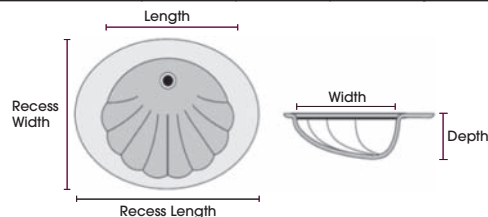

RECTANGULAR INTEGRAL SOLID SURFACE BOWL

- Minimum top depth: 22 1/4"
- White or Biscuit

NOTE:

All Integral bowls have an overflow

BOWL OPTIONS – INTEGRAL

INTEGRAL BOWLS – CULTURED MARBLE

STANDARD - O			
Top Depth	Bowl Size		
	Length	Width	Depth
22"	17"	13 ⁵ / ₈ "	5 ¹ / ₂ "
19"	15 ¹ / ₄ "	11 ³ / ₄ "	5 ⁵ / ₈ "
17"	15 ⁵ / ₁₆ "	10 ⁹ / ₁₆ "	6"

ADA option available
Refer to Note 1

22" Standard Oval bowl available ADA compliant
When ordering, add "-ADA" to end of item code

RECESSED OVAL - RCO					
Top Depth	Bowl Size			Recess Size	
	Length	Width	Depth	Length	Width
22"	17 ³ / ₈ "	12 ¹ / ₈ "	6"	23"	18 ¹ / ₄ "
19"	15 ⁵ / ₈ "	10 ⁵ / ₁₆ "	6"	21 ¹ / ₄ "	16 ⁵ / ₈ "

RECESSED SQUARE - RCR					
Top Depth	Bowl Size			Recess Size	
	Length	Width	Depth	Length	Width
22"	17 ³ / ₄ "	11 ¹ / ₂ "	7 ¹ / ₈ "	22 ¹ / ₂ "	18 ¹ / ₄ "
19"	16"	10 ¹ / ₄ "	7"	19 ¹ / ₂ "	16"

RECESSED SHELL - RCS					
Top Depth	Bowl Size			Recess Size	
	Length	Width	Depth	Length	Width
22"	17 ³ / ₈ "	12 ¹ / ₈ "	6"	23"	18 ¹ / ₄ "
19"	15 ⁵ / ₈ "	10 ⁵ / ₁₆ "	6"	21 ¹ / ₄ "	16 ⁵ / ₈ "