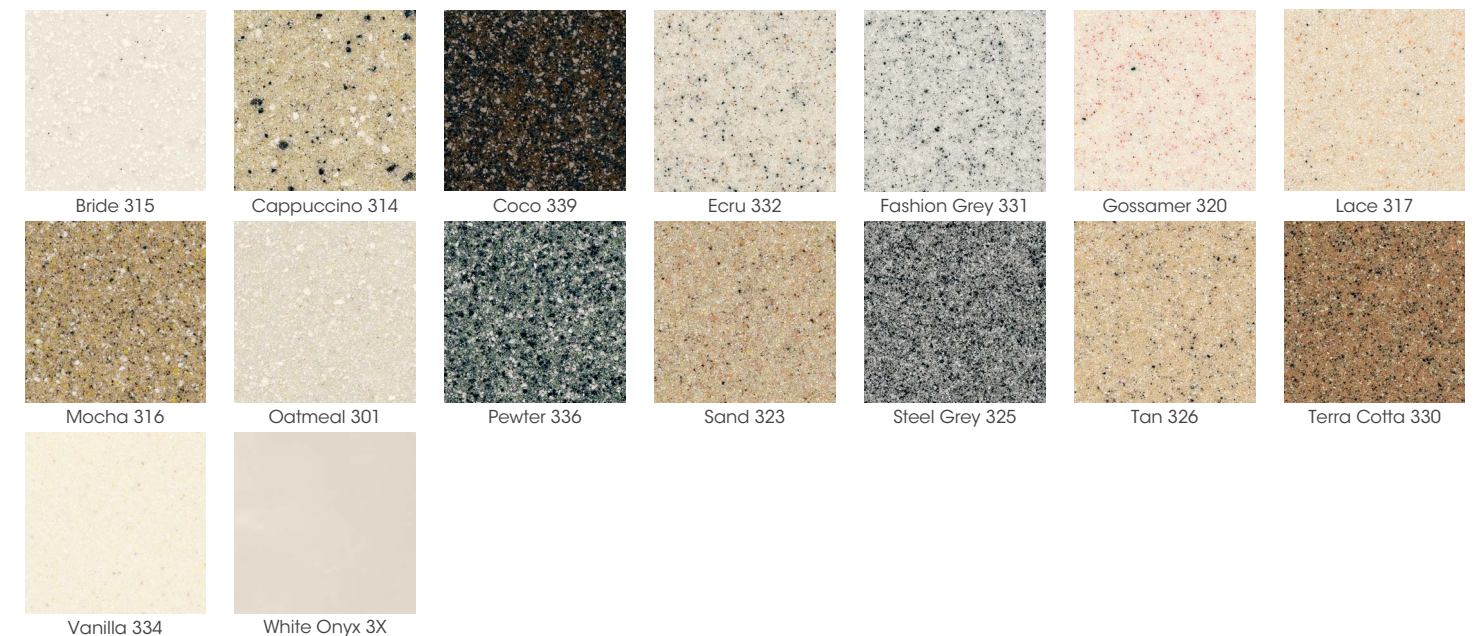

COLORS

Anthracite 1008

NEW Carrara Verta 3009

Crystal Palace 2001

Diamond White 2003

NEW Grey Pearl 3006

Ocean Grey 1002

Polar White 3001

- Integral flush or recessed bowls available
- All-in-one design for easy cleaning
- Wear-resistant topcoat provides durability and lasting beauty
- Custom sizes and configurations
- Pre-drilled faucet holes with multiple configurations
- 3/4" thickness

COLORS

MARBLEIZED FINISHES

FAUX SPRAY GRANITE FINISHES

SOLID FINISHES

Allow approximately 2-3 weeks for delivery. Gloss finish is standard. ^These colors are also available in Satin finish with an upcharge.

EQS QUICK SHIP FOR DELIVERY IN DAYS, NOT WEEKS.

Cotton White 100

Cloud White 101

Linen 102

Cotton White 100

Cloud White 101

Linen 102

QUICK SHIP CULTURED MARBLE