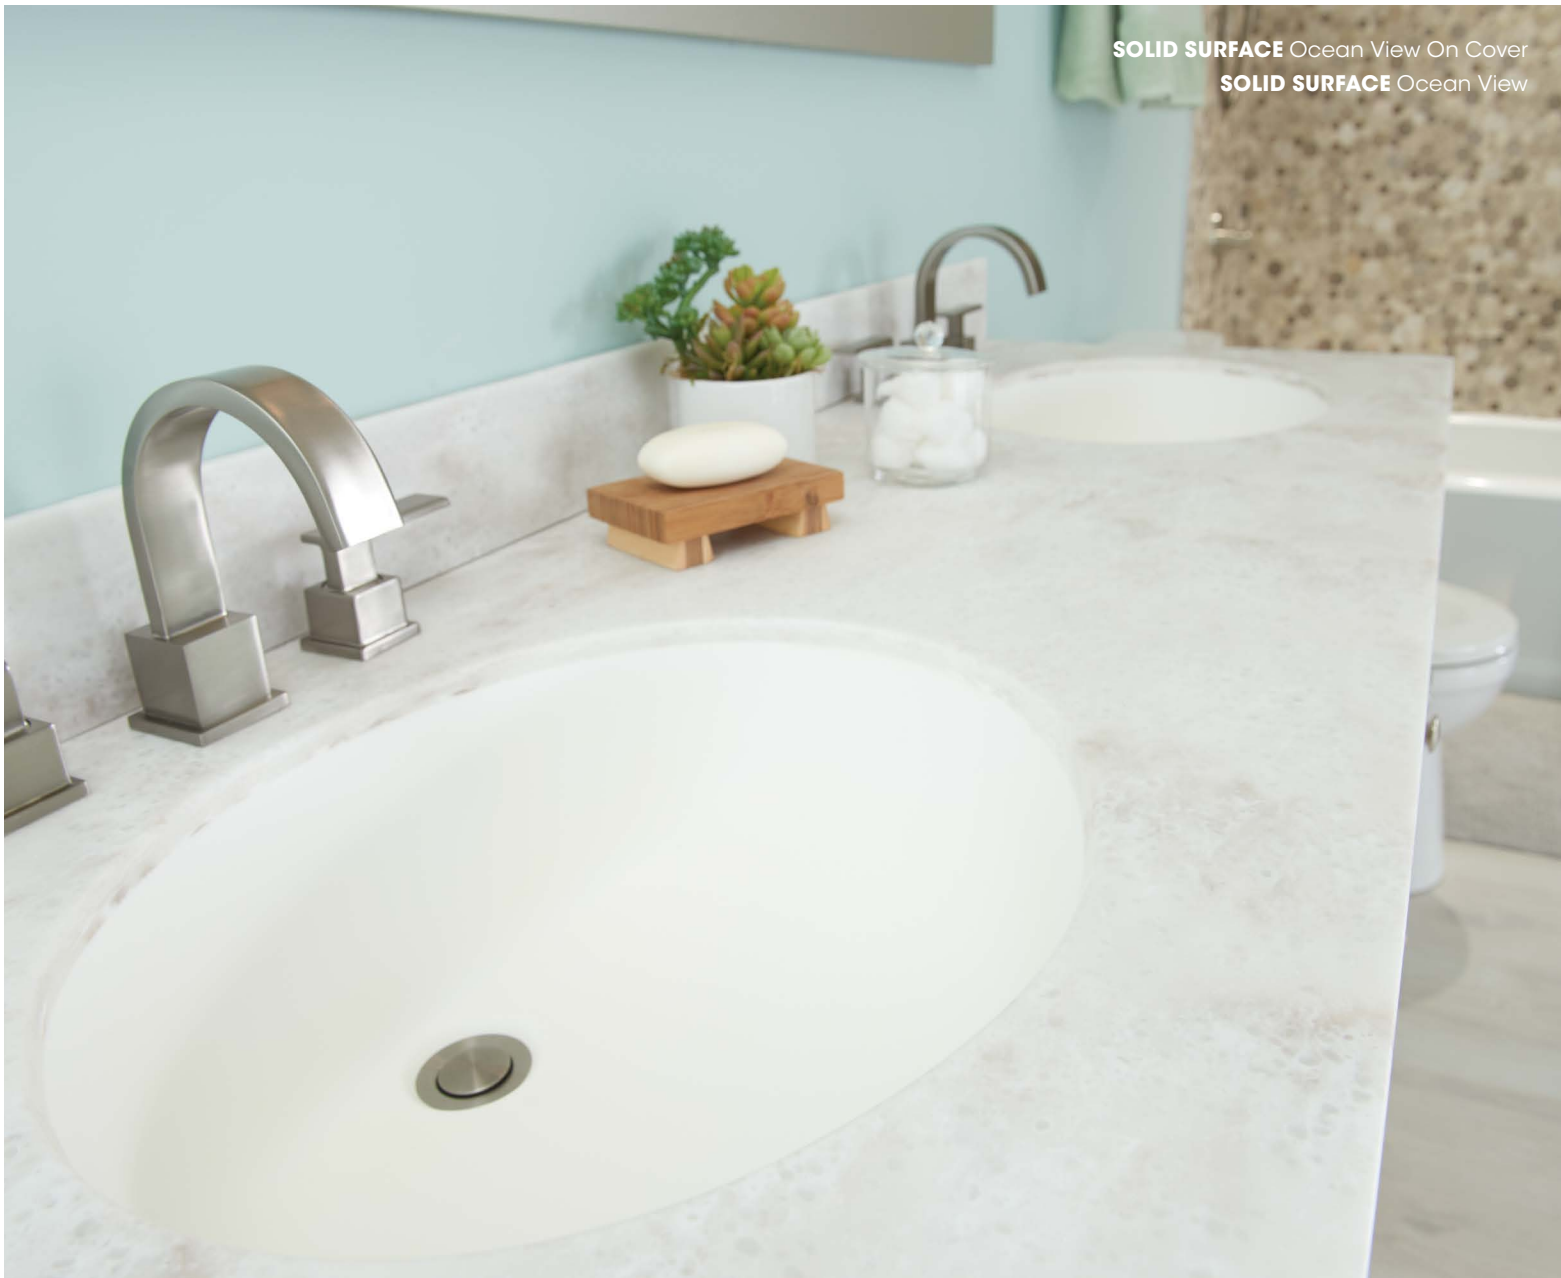

WOLF VANITY TOPS

WOLF HOME PRODUCTS®

BATH

SOLID SURFACE Ocean View On Cover
SOLID SURFACE Ocean View

SOLID SURFACE

Solid Surface vanity tops are ultra contemporary, long-lasting and easy to maintain. The non-porous surface is moisture, bacteria and stain resistant and provides a seamless look, no matter how large the space. Even sinks can be joined right to the counter, eliminating every possible gap that leaves nowhere for moisture or mold to hide.

- Integral and undermount bowls available
- Wide variety of colors available
- Pre-drilled faucet holes with multiple configurations
- 1" thickness

COLORS

NEW Aspen Pepper 1014

NEW Bright White 1001

NEW Cloudbank 1002

- Undermount rectangular or oval bowl installed
- Variety of bowl sizes and colors available
- Five decorative profile options
- Pre-drilled faucet holes with multiple configurations
- 3/4" thickness with a 1 1/4" thickness option

Choose from three popular neutral colors to immediately enhance any traditional or modern bath decor.

- Available in either recessed oval or flush rectangular bowl in popular standard sizes
- All-in-one design for easy cleaning
- Wear-resistant topcoat provides durability and lasting beauty
- Pre-drilled faucet holes
- 3/4" thickness