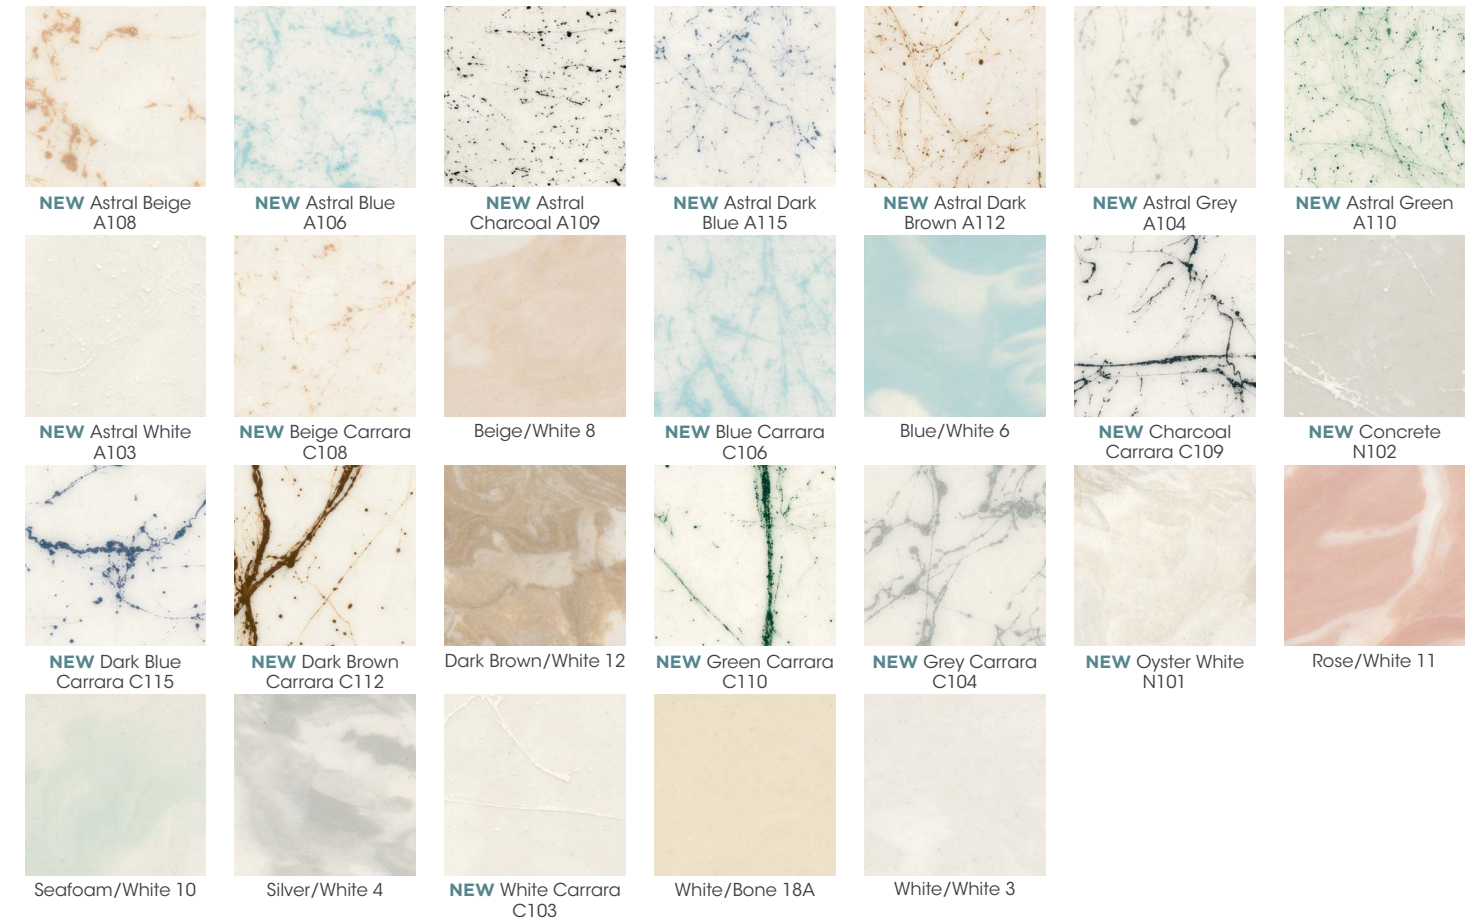

COLORS

Anthracite 1008

NEW Carrara Verta 3009

Crystal Palace 2001

Diamond White 2003

NEW Grey Pearl 3006

Ocean Grey 1002

Polar White 3001

NEW Porcelain White 3007

NEW Sterling 2004

Tempest Carrara 1007

NEW Toast 3008

NEW White Pearl 3003

COLORS

Absolute Black 952

Burlywood 901

SPECIAL ORDER CULTURED MARBLE

Special order cultured marble tops combine smooth, seamless lines with first-quality construction. Available in a wide array of colors and finishes, these tops are customizable to fit any space and achieve just the custom look you want.

COLORS

MARBLEIZED FINISHES

FAUX SPRAY GRANITE FINISHES

SOLID FINISHES

Allow approximately 2-3 weeks for delivery. Gloss finish is standard. ^These colors are also available in Satin finish with an upcharge.