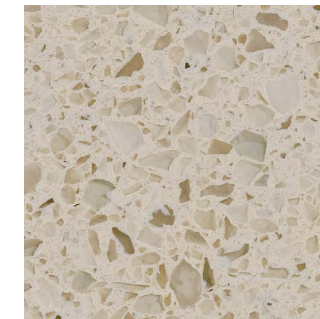

- Integral and undermount bowls available
- Wide variety of colors available
- Pre-drilled faucet holes with multiple configurations
- 1" thickness

COLORS

NEW Aspen Pepper 1014

NEW Bright White 1001

NEW Cloudbank 1002

- Undermount rectangular or oval bowl installed
- Variety of bowl sizes and colors available
- Five decorative profile options
- Pre-drilled faucet holes with multiple configurations
- 3/4" thickness with a 1 1/4" thickness option

COLORS

Anthracite 1008

NEW Carrara Verta 3009

Crystal Palace 2001

Diamond White 2003

NEW Grey Pearl 3006

Ocean Grey 1002

Polar White 3001

NEW Porcelain White 3007

NEW Sterling 2004

Tempest Carrara 1007

NEW Toast 3008

NEW White Pearl 3003

COLORS

Absolute Black 952

Burlywood 901