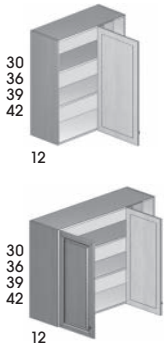

Available Options:

- Veneer Ends

ALUMINUM DOOR WALL CORNER - 30", 36", 39", AND 42" HIGH - 12" DEEP

- 27"-36" widths have one door
- 39"-45" widths have two butt doors
- Must specify hinge location
- Hinging specification indicates the position of the blind side (example shows blind side right)
- Not available in Soft Close
- Center stile is 6" wide
- 30", 36", and 39" heights have two adjustable shelves
- 42" height has three adjustable shelves
- Blind opening is covered
- Available widths: 27"-45"