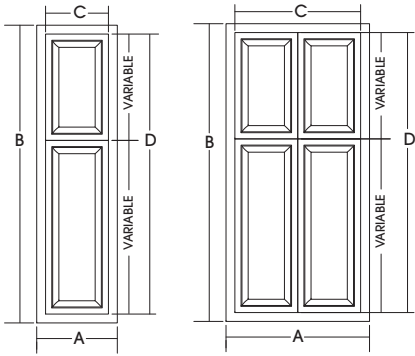

THERMOFOIL									
		PROSPECT			FREDERICK			MARIETTA		MIDDLETON	
SKU	cubes	Basic	Standard	Premium	Basic	Standard	Premium	Basic	Standard	Basic	
DOOR WITH FRAME - TALL - 84" AND 87" HIGH											
- Includes face frame and door(s) only. No case included. - Not available with Soft Close hinge - Cabinet code width refers to the size of the door, or two doors together, on the frame and not the outside dimension of the frame. Cabinet code height refers to the overall height of the frame, not the doors. - Face frames are made using 3" stiles and rails and may be cut down in width and height by 1 1/2" on both sides and both ends, meaning the overall dimension of the frame can be reduced by 3" overall both in width and height											
DOOR1284F	1.6	232	278	352	274	320	394	246	292	350	
DOOR1584F	1.9	258	315	409	306	363	457	274	331	401	
DOOR1884F	2.3	283	352	464	338	407	519	301	370	452	
DOOR2184F	2.7	307	387	518	370	450	581	330	410	503	
DOOR2484F	3.1	347	438	587	417	508	657	371	462	567	
DOOR2784F	3.5	373	475	643	449	551	719	398	500	618	
DOOR3084F	3.8	397	511	697	480	594	780	426	540	670	
DOOR3384F	4.2	423	548	754	512	637	843	454	579	721	
DOOR3684F	4.6	447	583	808	544	680	905	481	617	771	
DOOR4284F	5.4	498	657	920	607	766	1029	537	696	872	
DOOR1287F	1.6	239	286	363	282	329	406	253	300	359	
DOOR1587F	2.0	264	323	421	314	373	471	281	340	413	
DOOR1887F	2.4	291	363	478	347	419	534	310	382	465	
DOOR2187F	2.8	316	399	535	380	463	599	338	421	518	
DOOR2487F	3.2	355	449	604	427	521	676	381	475	585	
DOOR2787F	3.6	383	488	665	461	566	743	410	515	638	
DOOR3087F	4.0	409	527	721	494	612	806	438	556	690	
DOOR3387F	4.4	433	562	776	526	655	869	467	596	742	
DOOR3687F	4.8	460	601	835	559	700	934	496	637	795	
DOOR4287F	5.5	512	677	949	626	791	1063	552	717	900