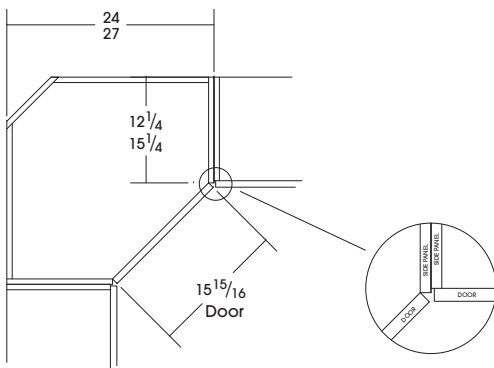

Wall Cabinets / Wall Diagonal Corner | 12" and 15" Deep

Available Options:

- Veneer Ends

THERMOFOIL

SKU	cubes	PROSPECT			FREDERICK			MARIETTA		MIDDLETON
		Basic	Standard	Premium	Basic	Standard	Premium	Basic	Standard	Basic

WALL EASY-REACH CORNER - 30", 36", 39", AND 42" HIGH - 12" DEEP

- One bi-fold door
- Must specify Left or Right (L/R) hinge
- 21 uses 21" of corner wall space
- 24 uses 24" of corner wall space
- Not available with Soft Close
- Shelves are L-shaped
- 30", 36", and 39" heights have two adjustable shelves
- 42" height has three adjustable shelves
- Available widths: 21" and 24"

WER2130	8.2	354	379	417	402	427	465	369	394	443
WER2136	9.8	379	409	456	432	462	509	394	424	480
WER2139	10.6	436	478	523	495	537	582	454	496	552
WER2142	11.4	440	474	530	501	535	591	459	493	558
WER2430	10.6	376	409	461	428	461	513	391	424	483
WER2436	12.7	406	445	508	464	503	566	423	462	529
WER2439	13.8	465	523	581	534	592	649	486	545	608
WER2442	14.8	470	516	590	540	586	660	492	538	615

WALL DIAGONAL CORNER - 30", 36", 39", AND 42" HIGH - 12" AND 15" DEEP

- One door
- Must specify Left or Right (L/R) hinge
- 30", 36", and 39" heights have two adjustable shelves
- 42" height has three adjustable shelves
- Available widths: 24" and 27"

WDC2430	10.6	306	328	362	348	370	404	318	340	384
WDC2436	12.7	326	352	394	372	398	440	339	365	415
WDC2439	13.8	409	447	486	463	502	541	426	465	514
WDC2442	14.8	386	417	467	439	470	520	402	433	492
WDC273015	13.4	358	380	414	406	428	462	372	394	442
WDC273615	16.0	383	409	451	434	460	502	397	423	477
WDC273915	17.3	477	516	555	539	578	616	495	534	590
WDC274215	18.7	455	486	536	516	547	597	472	503	568