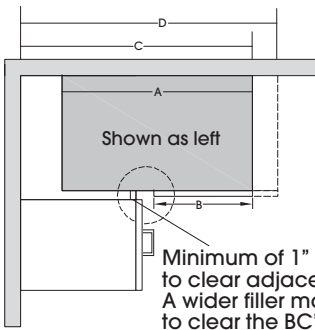

BASE CORNER - WITH DRAWER - 34 1/2" HIGH - 24" DEEP

- One door
- One drawer
- Must specify hinge/blind location (example shows blind side right)
- One full-depth adjustable shelf
- Not available with Soft Close hinge
- 6" center stile
- Available widths: 36"-51"