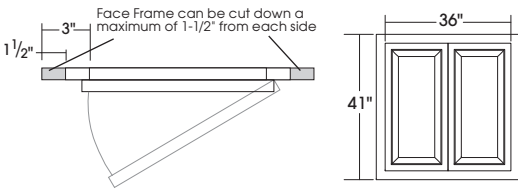

THERMOFOIL										
		PROSPECT			FREDERICK			MARIETTA		MIDDLETON		
SKU	cubes	Basic	Standard	Premium	Basic	Standard	Premium	Basic	Standard	Basic		
DOOR WITH FRAME - TALL - 90", 93", AND 96" HIGH												
- Includes face frame and door(s) only. No case included. - Not available with Soft Close hinge - Cabinet code width refers to the size of the door, or two doors together, on the frame and not the outside dimension of the frame. Cabinet code height refers to the overall height of the frame, not the doors. - Face frames are made using 3" stiles and rails and may be cut down in width and height by 1 1/2" on both sides and both ends, meaning the overall dimension of the frame can be reduced by 3" overall both in width and height												
		DOOR1290F	1.7	244	293	373	288	337	417	258	307	370
		DOOR1590F	2.1	270	331	432	322	383	484	289	350	424
		DOOR1890F	2.5	298	372	492	355	429	549	317	391	478
		DOOR2190F	2.9	324	409	551	390	475	617	347	432	532
		DOOR2490F	3.3	366	463	623	438	535	695	390	487	600
		DOOR2790F	3.7	392	503	683	473	584	764	421	532	656
		DOOR3090F	4.1	419	541	742	507	629	830	450	572	710
		DOOR3390F	4.5	445	579	801	542	676	898	479	613	765
		DOOR3690F	4.9	473	619	862	574	720	963	508	654	819
		DOOR4290F	5.7	526	697	980	642	813	1096	567	738	928
		DOOR1293F	1.7	249	300	383	294	345	428	264	315	379
		DOOR1593F	2.1	278	341	445	330	393	497	295	358	435
		DOOR1893F	2.6	304	380	506	365	441	567	326	402	492
		DOOR2193F	3.0	333	422	567	399	488	633	355	444	548
		DOOR2493F	3.4	374	474	641	450	550	717	400	500	617
		DOOR2793F	3.8	402	516	703	485	599	786	431	545	675
		DOOR3093F	4.2	429	555	764	520	646	855	462	588	730
		DOOR3393F	4.7	458	597	827	555	694	924	492	631	787
		DOOR3693F	5.1	484	637	885	591	744	992	522	675	844
		DOOR4293F	5.9	540	717	1009	660	837	1129	583	760	955
		DOOR1296F	1.8	255	307	393	301	353	439	270	322	387
		DOOR1596F	2.2	284	349	458	338	403	512	302	367	446
		DOOR1896F	2.6	312	391	520	374	453	582	333	412	505
		DOOR2196F	3.1	340	432	583	411	503	654	365	457	563
		DOOR2496F	3.5	383	486	658	461	564	736	410	513	634
		DOOR2796F	3.9	412	530	723	498	616	809	442	560	693
		DOOR3096F	4.4	440	571	786	534	665	880	473	604	751
		DOOR3396F	4.8	468	611	849	569	712	950	504	647	809
		DOOR3696F	5.2	497	654	913	606	763	1022	536	693	867
		DOOR4296F	6.1	554	737	1039	678	861	1163	598	781	983