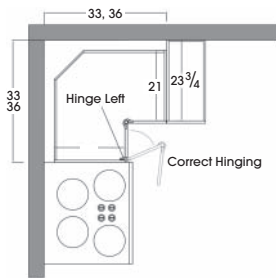

If either side of the cabinet is exposed, a panel or DEP is required due to the cabinet being 21" deep, and pulled away from the wall

SS33	18.9	457	482	520	515	540	578	473	498	557
SS36	22.7	524	557	609	595	628	680	545	578	650