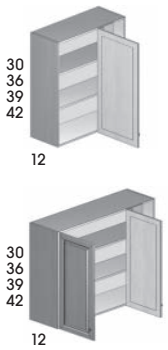

Wall Cabinets / Wall Corner | 12" Deep

Available Options:

- Veneer Ends

THERMOFOIL

SKU	cubes	PROSPECT			FREDERICK			MARIETTA		MIDDLETON
		Basic	Standard	Premium	Basic	Standard	Premium	Basic	Standard	Basic

WALL CORNER - 30", 36", 39", AND 42" HIGH - 12" DEEP

- 24"-36" widths have one door
- 39"-45" widths have two butt doors
- Must specify hinge/blind location (example shows blind side right)
- Not available in Soft Close
- Center stile is 6" wide
- 30", 36", and 39" heights have two adjustable shelves
- 42" height has three adjustable shelves
- Blind opening is covered
- Available widths: 24"-45"