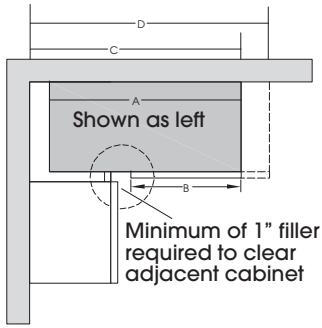

Available Options:

- Veneer Ends

ALUMINUM DOOR WALL CORNER - 30", 36", 39", AND 42" HIGH - 12" DEEP

- 27"-36" widths have one door
- 39"-45" widths have two butt doors
- Must specify hinge location
- Hinging specification indicates the position of the blind side (example shows blind side right)
- Not available in Soft Close
- Center stile is 6" wide
- 30", 36", and 39" heights have two adjustable shelves
- 42" height has three adjustable shelves
- Blind opening is covered
- Available widths: 27"-45"