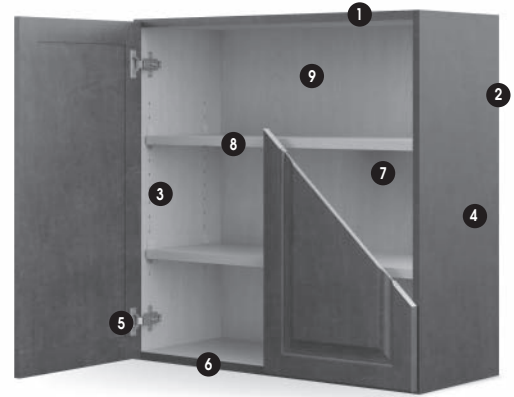

	STAIN		
	Barley	Cattail	Sunset
Oak			
Haven	1325	1327	1326
Oxford	1125	1127	1126

Cabinet Construction

GENERAL CONSTRUCTION

More room for storage and easy access to everything. All Transition full-access cabinets are built with commercial-grade furniture board and the latest doweled and glued fastening technology.

Transition is KCMA and CARB Phase 1 and Phase 2 certified.

Wall Cabinet Construction

- 1 3/4" top – laminated furniture board
- 2 1/4" furniture board back dadoed into end panel with concealed 4" x 1/2" furniture board top and bottom hanging rails
- 3 Self-locking shelf clips
- 4 5/8" furniture board side panels with laminate to match door fronts – Standard
- 5 110° Soft Close hinge opening with 6-way adjustable clip – Standard
- 6 3/4" bottom – laminated furniture board
- 7 Laminate interiors with white or natural maple based on door style
- 8 3/4" full-depth adjustable shelves*
- 9 Center shelf pin on cabinets 36" and wider

- Wall cabinet reveal: 1/16" top, bottom and sides, 1/8" between two doors

*Cabinets with matching interior: All components, including tops, bottoms and shelves, are made with 5/8" laminate furniture board.