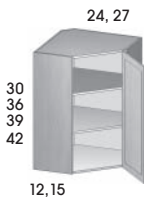

WALL DIAGONAL CORNER - 30", 36", 39", AND 42" HIGH - 12" AND 15" DEEP

- One door
- Must specify Left or Right (L/R) hinge
- 30", 36", and 39" heights have two adjustable shelves
- 42" height has three adjustable shelves
- Available widths: 24" and 27"