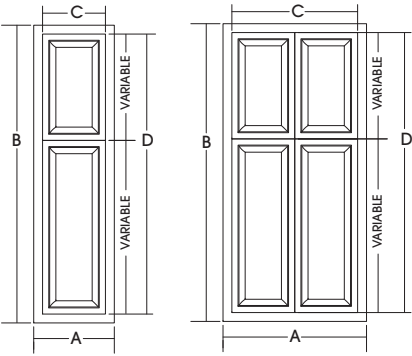

THERMOFOIL										
		PROSPECT			FREDERICK			MARIETTA		MIDDLETON		
SKU	cubes	Basic	Standard	Premium	Basic	Standard	Premium	Basic	Standard	Basic		
DOOR WITH FRAME - TALL - 90", 93", AND 96" HIGH												
- Includes face frame and door(s) only. No case included. - Not available with Soft Close hinge - Cabinet code width refers to the size of the door, or two doors together, on the frame and not the outside dimension of the frame. Cabinet code height refers to the overall height of the frame, not the doors. - Face frames are made using 3" stiles and rails and may be cut down in width and height by 1 1/2" on both sides and both ends, meaning the overall dimension of the frame can be reduced by 3" overall both in width and height												
		DOOR1290F	1.7	244	293	373	288	337	417	258	307	370
		DOOR1590F	2.1	270	331	432	322	383	484	289	350	424
		DOOR1890F	2.5	298	372	492	355	429	549	317	391	478
		DOOR2190F	2.9	324	409	551	390	475	617	347	432	532
		DOOR2490F	3.3	366	463	623	438	535	695	390	487	600
		DOOR2790F	3.7	392	503	683	473	584	764	421	532	656
		DOOR3090F	4.1	419	541	742	507	629	830	450	572	710
		DOOR3390F	4.5	445	579	801	542	676	898	479	613	765
		DOOR3690F	4.9	473	619	862	574	720	963	508	654	819
		DOOR4290F	5.7	526	697	980	642	813	1096	567	738	928
		DOOR1293F	1.7	249	300	383	294	345	428	264	315	379
		DOOR1593F	2.1	278	341	445	330	393	497	295	358	435
		DOOR1893F	2.6	304	380	506	365	441	567	326	402	492
		DOOR2193F	3.0	333	422	567	399	488	633	355	444	548
		DOOR2493F	3.4	374	474	641	450	550	717	400	500	617
		DOOR2793F	3.8	402	516	703	485	599	786	431	545	675
		DOOR3093F	4.2	429	555	764	520	646	855	462	588	730
		DOOR3393F	4.7	458	597	827	555	694	924	492	631	787
		DOOR3693F	5.1	484	637	885	591	744	992	522	675	844
		DOOR4293F	5.9	540	717	1009	660	837	1129	583	760	955
		DOOR1296F	1.8	255	307	393	301	353	439	270	322	387
		DOOR1596F	2.2	284	349	458	338	403	512	302	367	446
		DOOR1896F	2.6	312	391	520	374	453	582	333	412	505
		DOOR2196F	3.1	340	432	583	411	503	654	365	457	563
		DOOR2496F	3.5	383	486	658	461	564	736	410	513	634
		DOOR2796F	3.9	412	530	723	498	616	809	442	560	693
		DOOR3096F	4.4	440	571	786	534	665	880	473	604	751
		DOOR3396F	4.8	468	611	849	569	712	950	504	647	809
		DOOR3696F	5.2	497	654	913	606	763	1022	536	693	867
		DOOR4296F	6.1	554	737	1039	678	861	1163	598	781	983