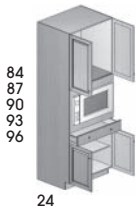

OVEN - MICROWAVE - 84", 87", 90", 93", AND 96" HIGH - 24" DEEP

- Can be used with convection appliance
- Drawer front - 6" high
- 90", 93", and 96" include one adjustable shelf in upper section and lower section
- Includes plywood oven support panel
- Available widths: 30" and 33"

Cut-out Dimensions		
Width		
Cabinet	Min	Max
OC30_MWC	21 7/8"	26 7/8"
OC33_MWC	24 7/8"	29 7/8"

Height		
Cabinet	Min	Max
OC30_MWC	15 3/4"	22 3/4"
OC33_MWC