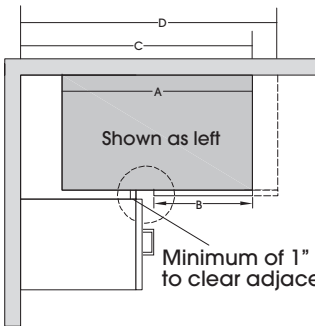

CABINET	A BOX WIDTH INCHES	B DOOR WIDTH INCHES	C MIN PULL INCHES	D MAX PULL INCHES
BC36FH	27	9	34	38
BC39FH	30	12	37	41
BC42FH	33	15	40	44
BC45FH	36	18	43	47
BC48FH	39	21	46	50
BC51FH	42	24	49	53

BC36FH	13.7	230	249	282	260	279	312	239	258	279
BC39FH	15.2	244	269	305	275	300	336	253	278	301
BC42FH	16.7	260	288	333	295	323	368	270	298	328
BC45FH	18.2	275	307	357	313	345	395	287	319	352
BC48FH	19.7	310	347	407	354	391	451	323	360	401
BC51FH	21.2	322	363	430	370	411	478	336	377	423