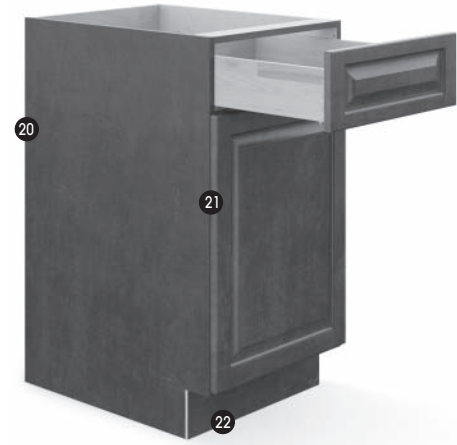

Cabinet Construction

STANDARD INTERIOR

- Maple and Oak Doors – natural maple laminate interior (except Alpine, which comes with white laminate)
- Thermofoil Doors – white laminate interior

STANDARD EXTERIOR

- 20 Laminate exterior matches door fronts
- 21 Edge banding matches door fronts
- 22 Finished toekick must be ordered separately

OPTIONAL WOOD VENEER FINISHED ENDS

- Both sides of the cabinet will receive veneer ends
- Oak is not available in real wood veneer

TYPE (CODE)	STAIN ADDITION	GLAZE AND PAINT ADDITION
Wall (VWALL)	$ 48	$ 54
Base (VBASE)	$ 92	$ 95
Tall (VTALL)	$238	$267

SHELF CLIP

- 23 Self-locking shelf clips