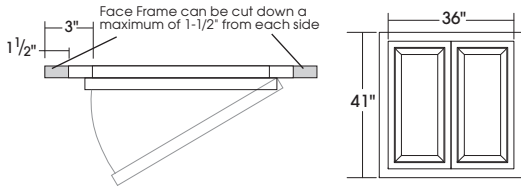

THERMOFOIL									
		PROSPECT			FREDERICK			MARIETTA		MIDDLETON	
SKU	cubes	Basic	Standard	Premium	Basic	Standard	Premium	Basic	Standard	Basic	
DOOR WITH FRAME - TALL - 84" AND 87" HIGH											
- Includes face frame and door(s) only. No case included. - Not available with Soft Close hinge - Cabinet code width refers to the size of the door, or two doors together, on the frame and not the outside dimension of the frame. Cabinet code height refers to the overall height of the frame, not the doors. - Face frames are made using 3" stiles and rails and may be cut down in width and height by 1 1/2" on both sides and both ends, meaning the overall dimension of the frame can be reduced by 3" overall both in width and height											
DOOR1284F	1.6	232	278	352	274	320	394	246	292	350	
DOOR1584F	1.9	258	315	409	306	363	457	274	331	401	
DOOR1884F	2.3	283	352	464	338	407	519	301	370	452	
DOOR2184F	2.7	307	387	518	370	450	581	330	410	503	
DOOR2484F	3.1	347	438	587	417	508	657	371	462	567	
DOOR2784F	3.5	373	475	643	449	551	719	398	500	618	
DOOR3084F	3.8	397	511	697	480	594	780	426	540	670	
DOOR3384F	4.2	423	548	754	512	637	843	454	579	721	
DOOR3684F	4.6	447	583	808	544	680	905	481	617	771	
DOOR4284F	5.4	498	657	920	607	766	1029	537	696	872	
DOOR1287F	1.6	239	286	363	282	329	406	253	300	359	
DOOR1587F	2.0	264	323	421	314	373	471	281	340	413	
DOOR1887F	2.4	291	363	478	347	419	534	310	382	465	
DOOR2187F	2.8	316	399	535	380	463	599	338	421	518	
DOOR2487F	3.2	355	449	604	427	521	676	381	475	585	
DOOR2787F	3.6	383	488	665	461	566	743	410	515	638	
DOOR3087F	4.0	409	527	721	494	612	806	438	556	690	
DOOR3387F	4.4	433	562	776	526	655	869	467	596	742	
DOOR3687F	4.8	460	601	835	559	700	934	496	637	795	
DOOR4287F	5.5	512	677	949	626	791	1063	552	717	900