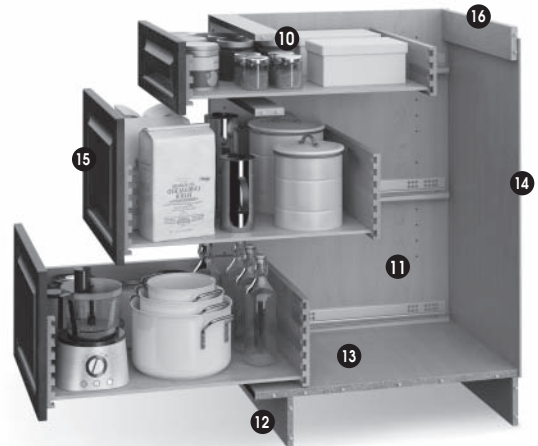

Base Cabinet Construction

1. 10 5/8" plywood front rail with matching edge band doweled and glued into end panels
2. 11 5/8" furniture board side panels with laminate to match door fronts – Standard
3. 12 5/8" toekick – furniture board
4. 13 5/8" bottom – laminated furniture board
5. 14 1/8" back panel (2 partial panels on sinks to eliminate cutting)
6. 15 Full-access dovetail drawers with Soft Close feature – Standard