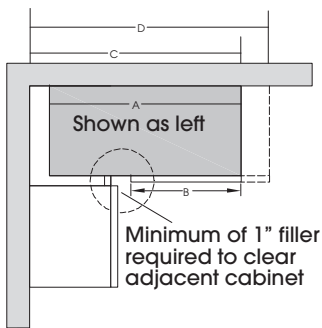

WALL CORNER - 30", 36", 39", AND 42" HIGH - 12" DEEP

- 24"-36" widths have one door
- 39"-45" widths have two butt doors
- Must specify hinge/blind location (example shows blind side right)
- Not available in Soft Close
- Center stile is 6" wide
- 30", 36", and 39" heights have two adjustable shelves
- 42" height has three adjustable shelves
- Blind opening is covered
- Available widths: 24"-45"