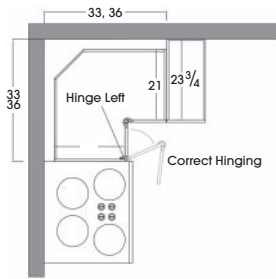

BASE CORNER - EASY-REACH - 34 1/2" HIGH - 21" DEEP

- 1 bi-fold door
- Specify left or right
- One full-depth adjustable shelf
- BER33 uses 33" of wall space
- BER36 uses 36" of wall space
- 3" gap at back
- Fits through 32" door opening
- Not available with Soft Close hinge
- Available widths: 33" and 36"