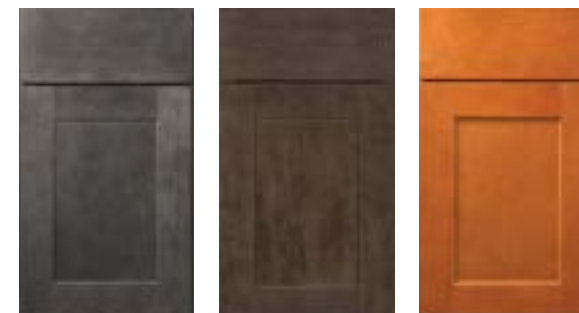

ALSO AVAILABLE IN:

Grey Stain   Brownstone Stain   Honey Stain