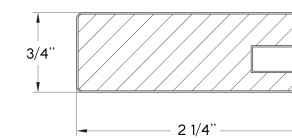

KALIDOR[®]
CABINET DOORS

NEW

2 NEW POLYESTER DOOR MODELS

XL 490

XL 590

Your Kalidor distributor

Minimum		Maximum	
Height	Width	Height	Width
5 1/2"	6 3/4"	72"	50 1/2"
140 mm	171 mm	1829 mm	1283 mm

Minimum		Maximum	
Height	Width	Height	Width
6"	6 3/4"	72"	51"
152 mm	171 mm	1829 mm	1295 mm

- 90° French cut style doors
- MDF on MDF adhered and assembled for improved durability
- Precise joints for heightened visual appearance
- Edgebanding installed with PUR adhesive applicator
- Available in all Kalidor colors
- Compatible with our decorative options