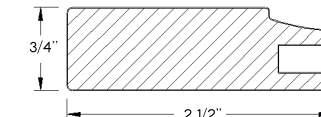

KALIDOR[®]
CABINET DOORS

NEW

2 NEW POLYESTER DOOR MODELS

XL 490

XL 590

Your Kalidor distributor

Minimum		Maximum	
Height	Width	Height	Width
5 1/2"	6 3/4"	72"	50 1/2"
140 mm	171 mm	1829 mm	1283 mm

Minimum		Maximum	
Height	Width	Height	Width
6"	6 3/4"	72"	51"
152 mm	171 mm	1829 mm	1295 mm

- 90° French cut style doors
- MDF on MDF adhered and assembled for improved durability
- Precise joints for heightened visual appearance
- Edgebanding installed with PUR adhesive applicator
- Available in all Kalidor colors
- Compatible with our decorative options