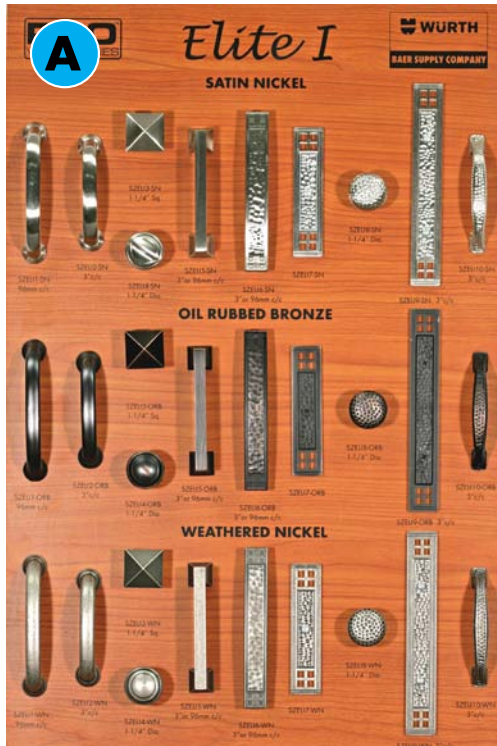

\$1.50
Price each

	Description	Size	Oil Rub Bronze Item #	Satin Nickel Item #	Weathered Nickel Item #
A	Handrail Bracket	1.375"W X 3.1875"H X 2.9375" Proj.	SZBH12-ORB	SZBH12-SN	SZBH12-WN
B	Ball Bearing Hinge	4"W X 4"H X .625" Radius	SZBH13-ORB	SZBH13-SN	SZBH13-WN
C	Double Switch Plate	4.625"W X 5"H	SZBH14-ORB	SZBH14-SN	SZBH14-WN
D	Double Outlet Cover	4.625"W X 5"H	SZBH15-ORB	SZBH15-SN	SZBH15-WN
E	Ball Bearing Hinge	3.5"W X 3.5"H X .625" Radius	SZBH16-ORB	SZBH16-SN	SZBH16-WN
F	Combo Switch/Outlet Plate	4.625"W X 5"H	SZBH17-ORB	SZBH17-SN	SZBH17-WN
G	Double Rocker Plate	4.625"W X 5"H	SZBH18-ORB	SZBH18-SN	SZBH18-WN

\$2.00
Price each

Available finishes:

ORB - Oil Rubbed Bronze

SN - Satin Nickel

WN - Weathered Nickel

HOW TO RECEIVE YOUR FREE PRO VALUE BOARDS CLASSIC, SELECT & PREMIER COLLECTIONS

	Item #
A	SZCLASSICBOARD
B	SZSELECTBOARD
C	SZPREMIERBOARD

Classic, Select & Premier Collections

- Purchase all three boards using Promo Code SZBOARD for \$100
- Purchase \$300 of hardware from the boards and receive your initial investment of \$100 back

HOW TO RECEIVE YOUR FREE PRO VALUE BOARDS ELITE I, ELITE II & APPLIANCE PULL COLLECTIONS