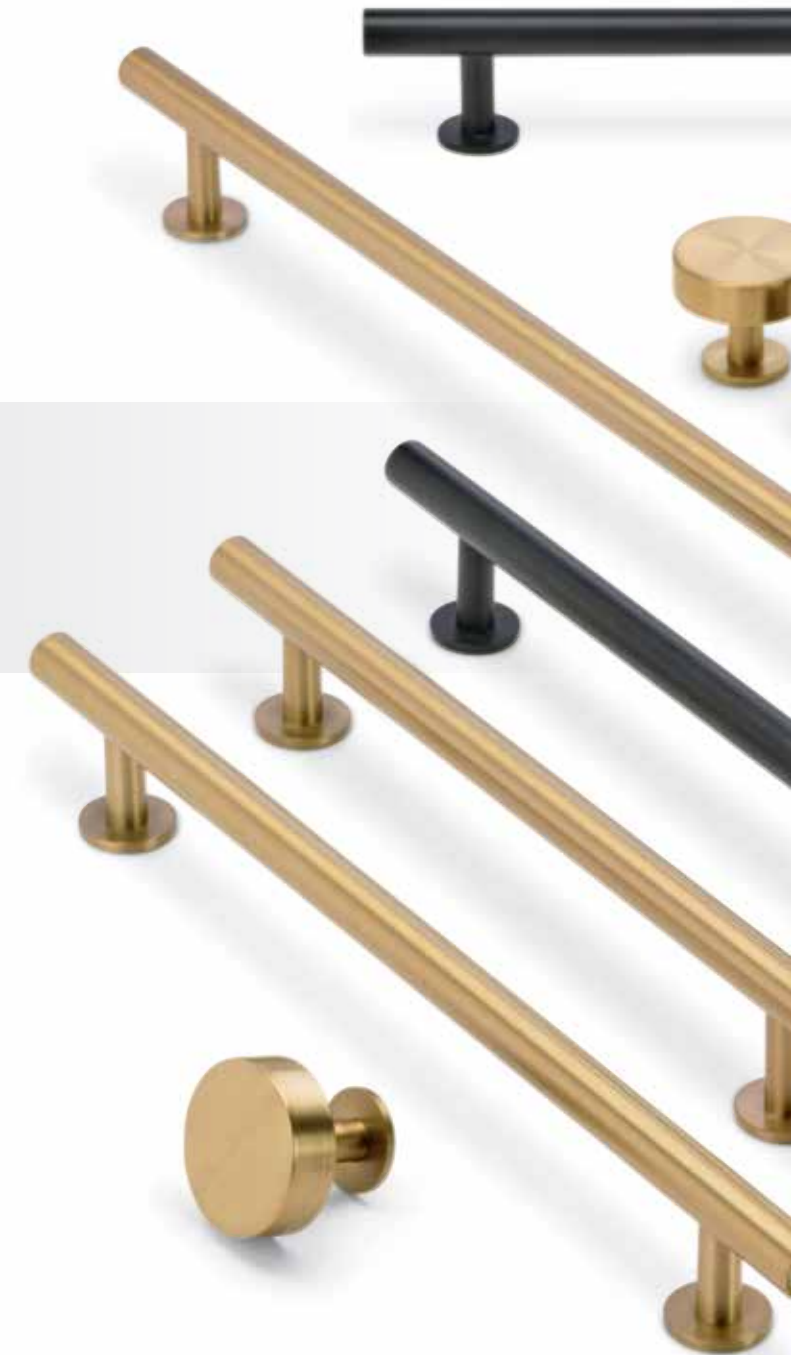

perfect style pairings

PIRELLONE
by Rohl

*Suggested Kitchen
Plumbing Style*

PURIST
by Kohler

*Suggested Bath
Plumbing Style*

ARRONDI

*Suggested Amerock
Bath Accessories*