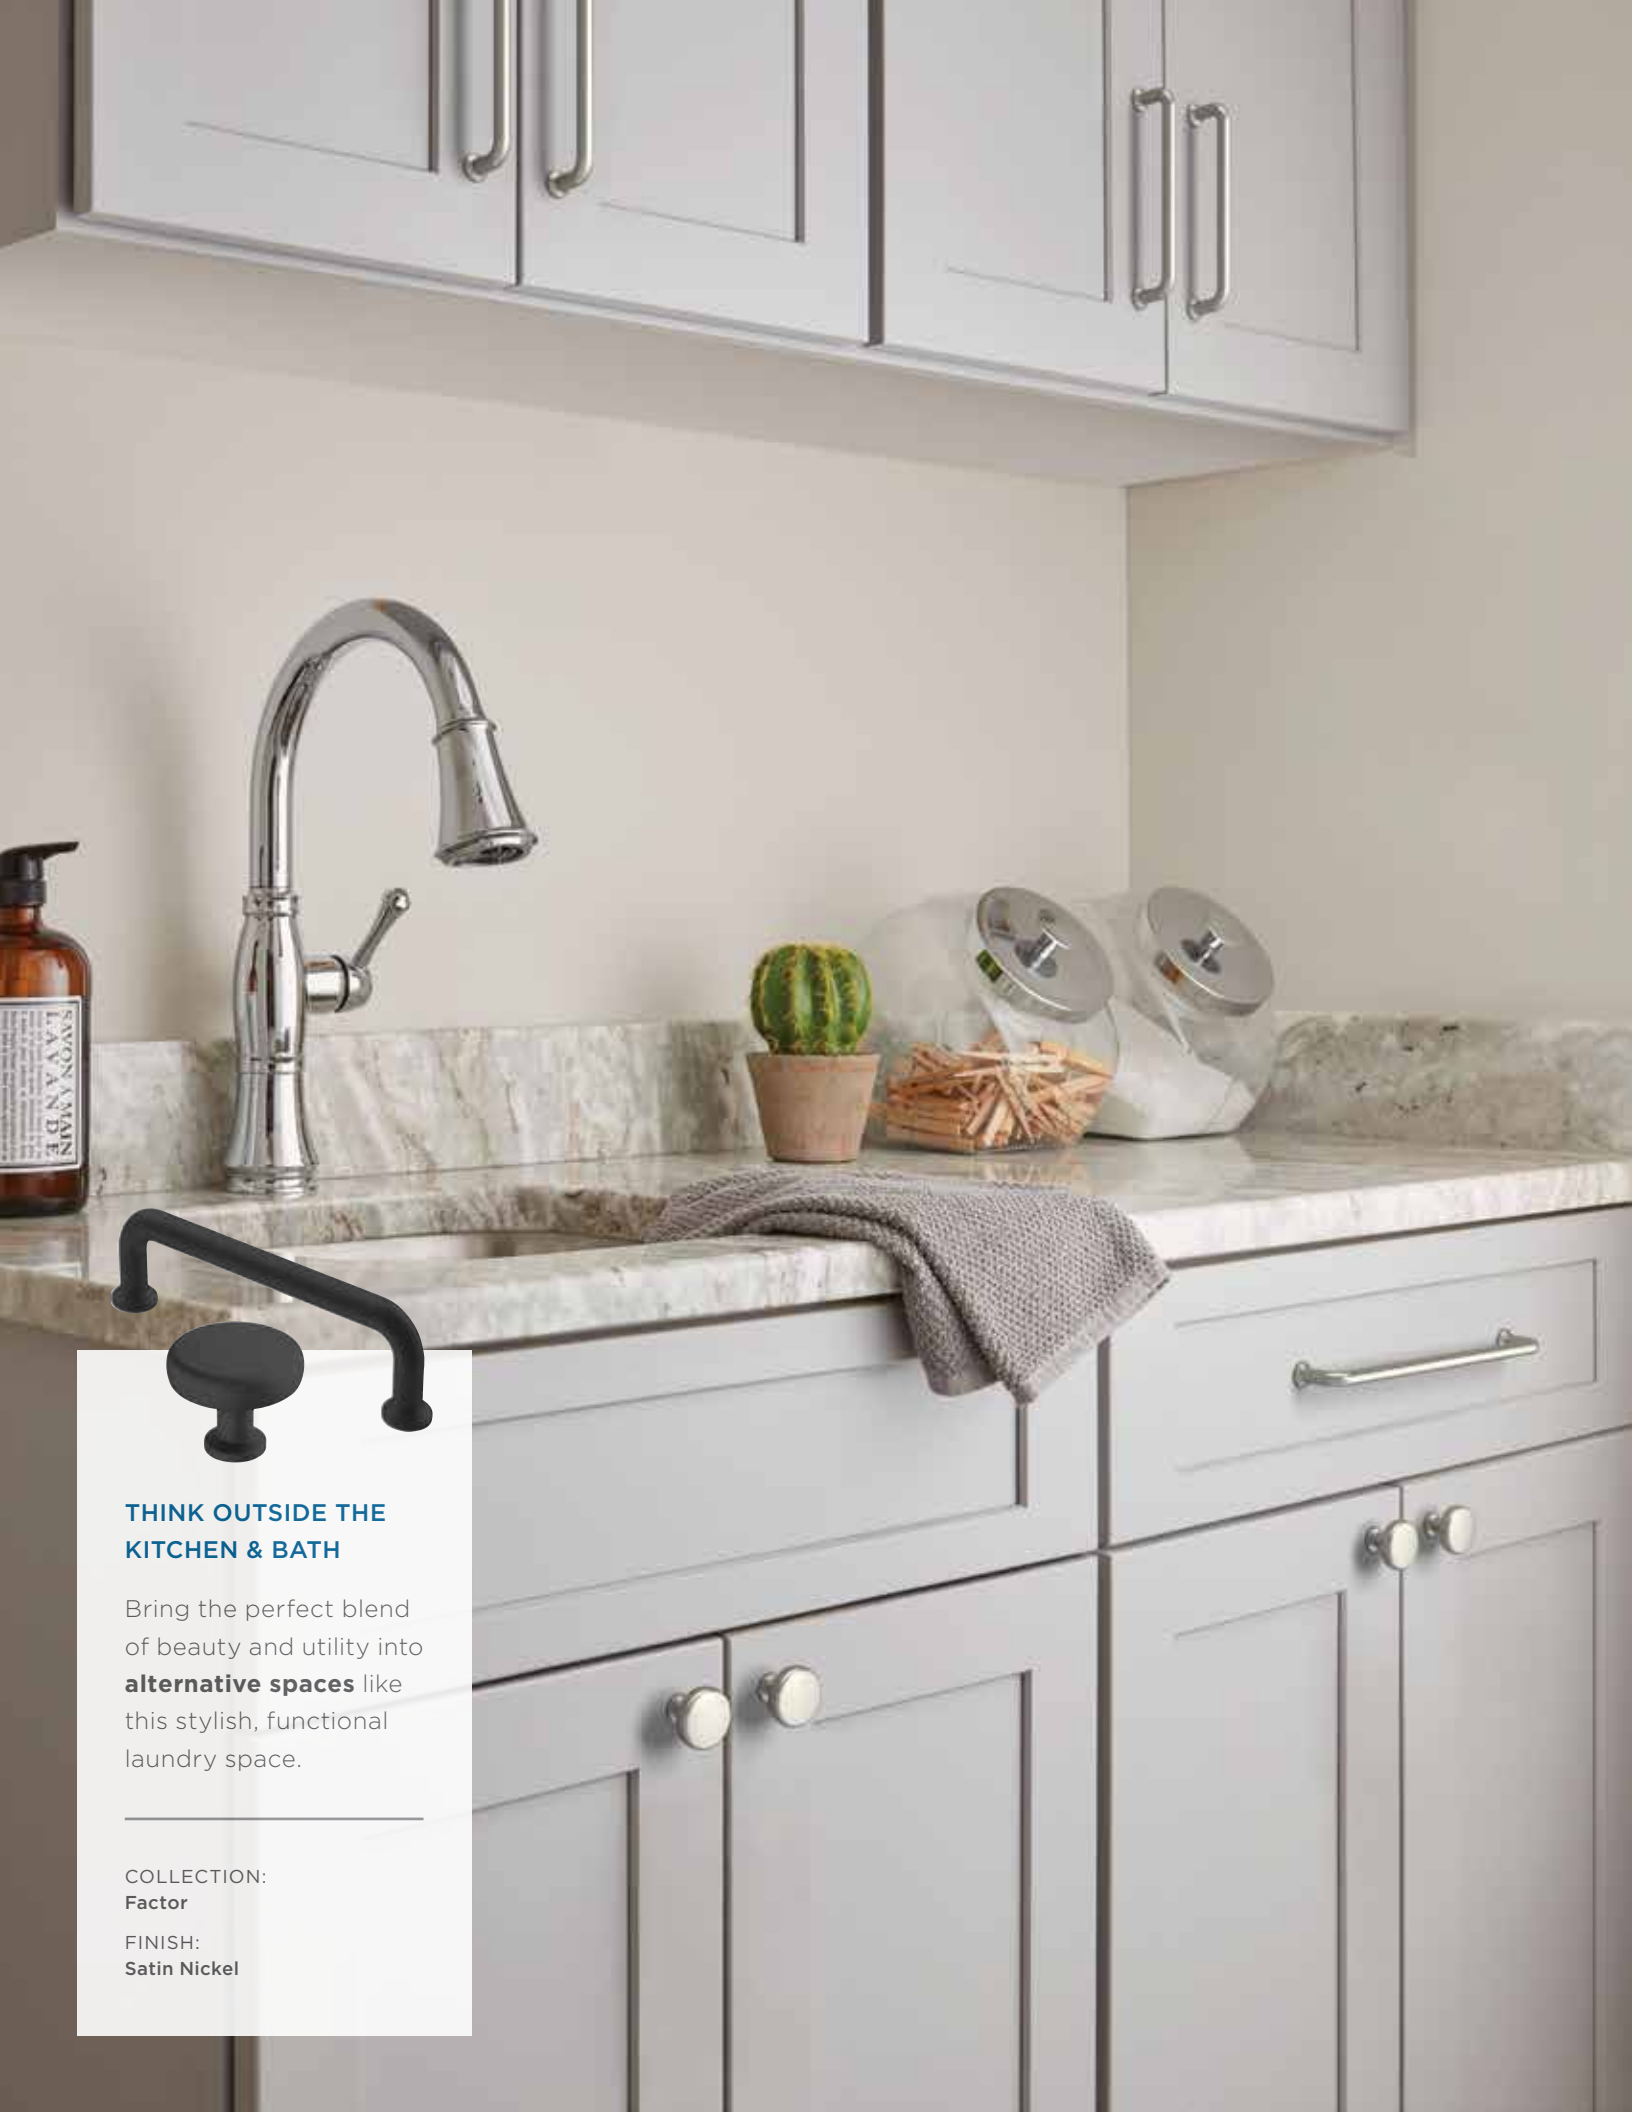

Factor

approachable glam

The **Factor** collection features a timeless, approachable glam that is at home in any setting, enhancing the décor with enduring appeal.

AVAILABLE FINISHES

- Polished Chrome (26)
- Satin Nickel (G10)
- Champagne Bronze (CZ)
- Matte Black (FB)

AVAILABLE SIZES

Knob

- 1-1/4in (32mm) DIA - BP36780

Pulls (3 Sizes Available)

- 4-5/16in (110mm) LGTH
  3-3/4in (96mm) CTC - BP36781
- 5-9/16in (141mm) LGTH
  5-1/16in (128mm) CTC - BP36782
- 8-1/8in (206mm) LGTH
  7-9/16in (192mm) CTC - BP36783

See index on p. 98 for full part numbers and included hardware.