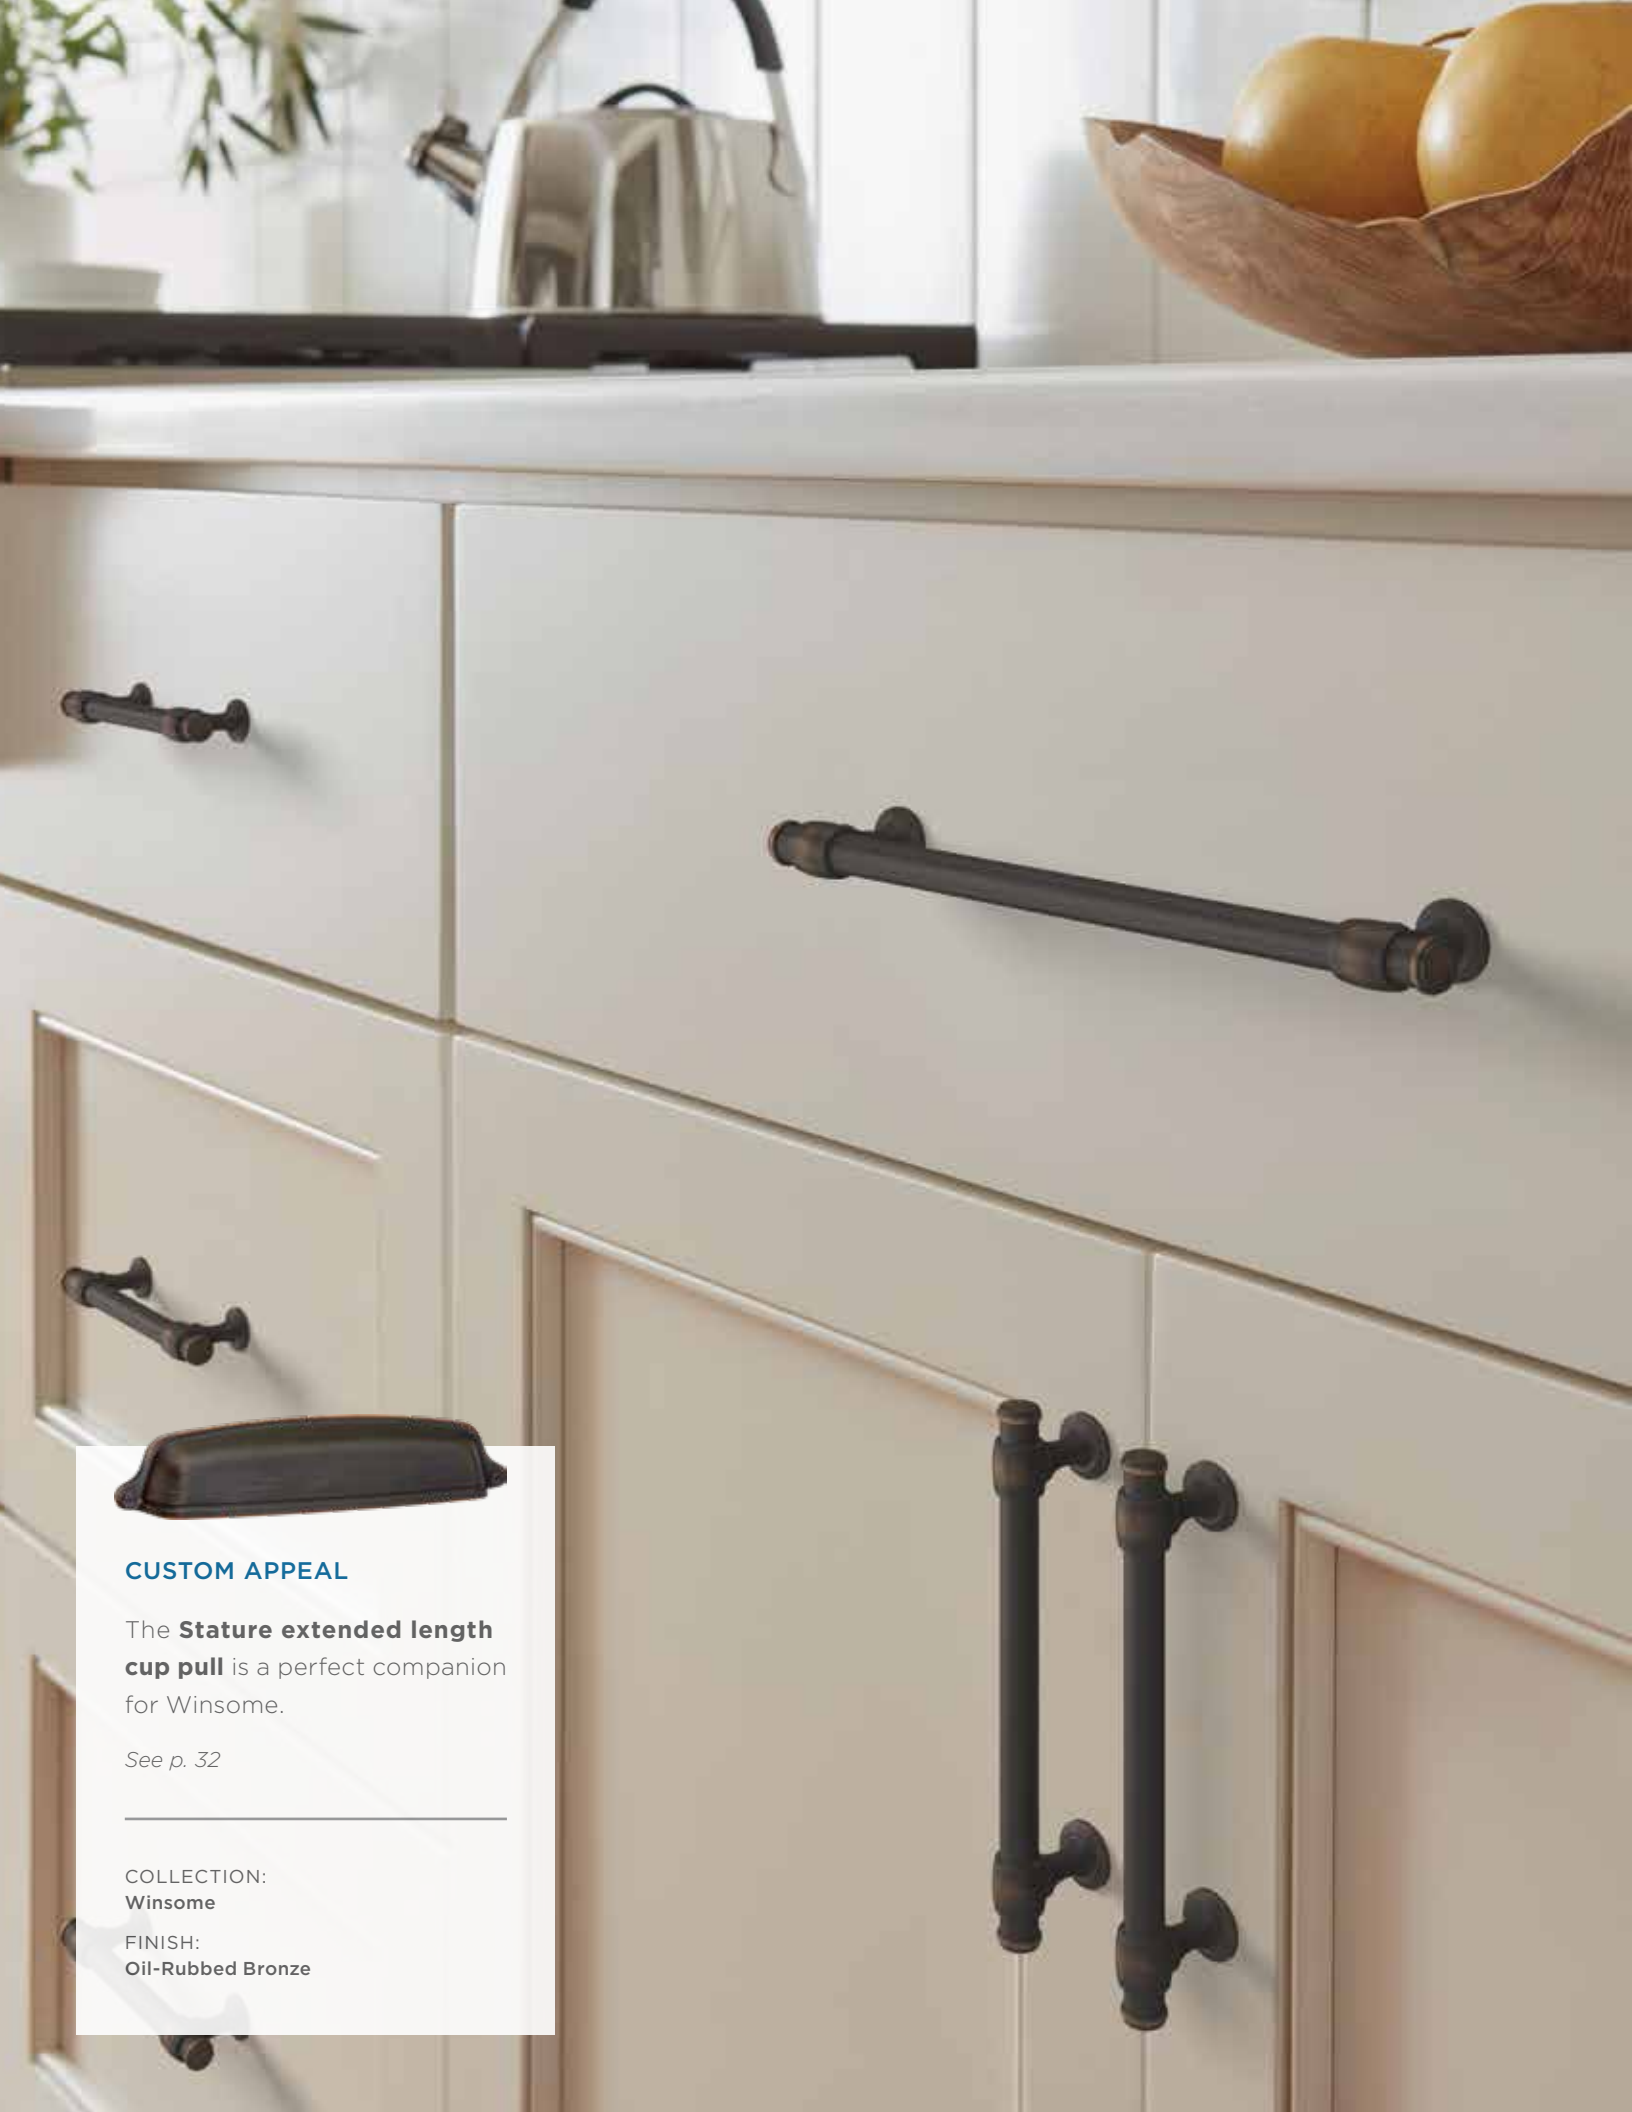

COLLECTION:
Vaile

FINISH:
Matte Black

COLLECTION:
Winsome
FINISH:
Matte Black

traditional | classic with a twist

Winsome

traditional meets chic

The beautiful proportions of the **Winsome** collection assemble into a timeless composition that blends the traditional and the trendy.