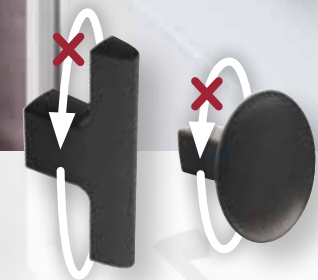

STAY-PUT PLACEMENT

Small spikes on the base help ensure knobs will not rotate from the **desired orientation**.

COLLECTION:
Riva

FINISH:
Matte Black