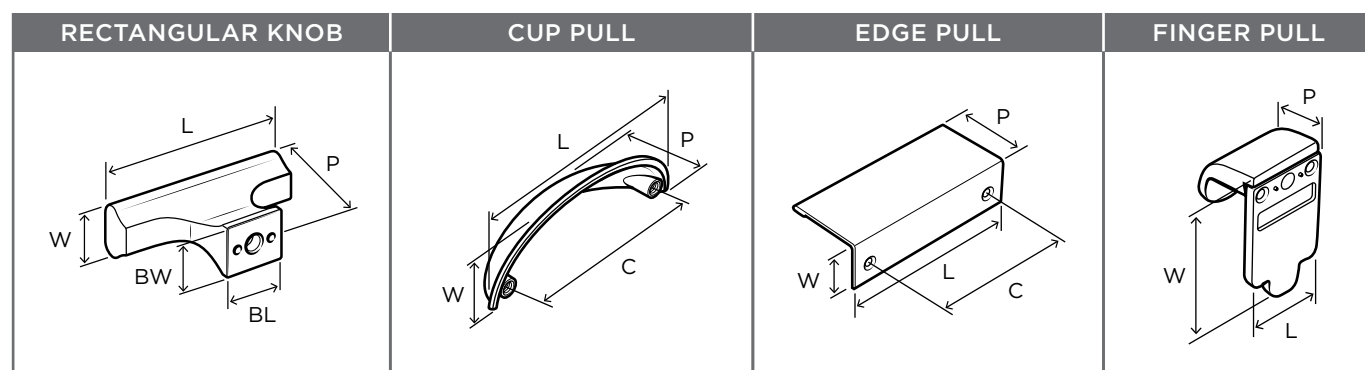

HARDWARE INCLUDED

PULLS	
Premise pulls include:	
(2) M4 x 1 in. Truss Head Machine Screw	
(2) M4 x 1-9/16 in. Truss Head Machine Screw	
All other pulls include:	
(2) #8-32 x 1in LGTH T.H. Machine Screw	
(2) #8-32 x 1-1/2in LGTH T.H. Machine Screw	
EDGE PULLS	
(2) #4 x 16mm LGTH F.H. Wood Screw	
FINGER PULL	
(2) #8-32 x 1in LGTH T.H. Machine Screw	
(2) #8-32 x 1-1/2in LGTH T.H. Machine Screw	
CUP PULLS	
(2) #8-32 x 1in LGTH T.H. Machine Screw	
(2) #8-32 x 1-1/2in LGTH T.H. Machine Screw	
KNOBS	
(1) #8-32 x 1in LGTH T.H. Machine Screw	
(1) #8-32 x 1-1/2in LGTH T.H. Machine Screw