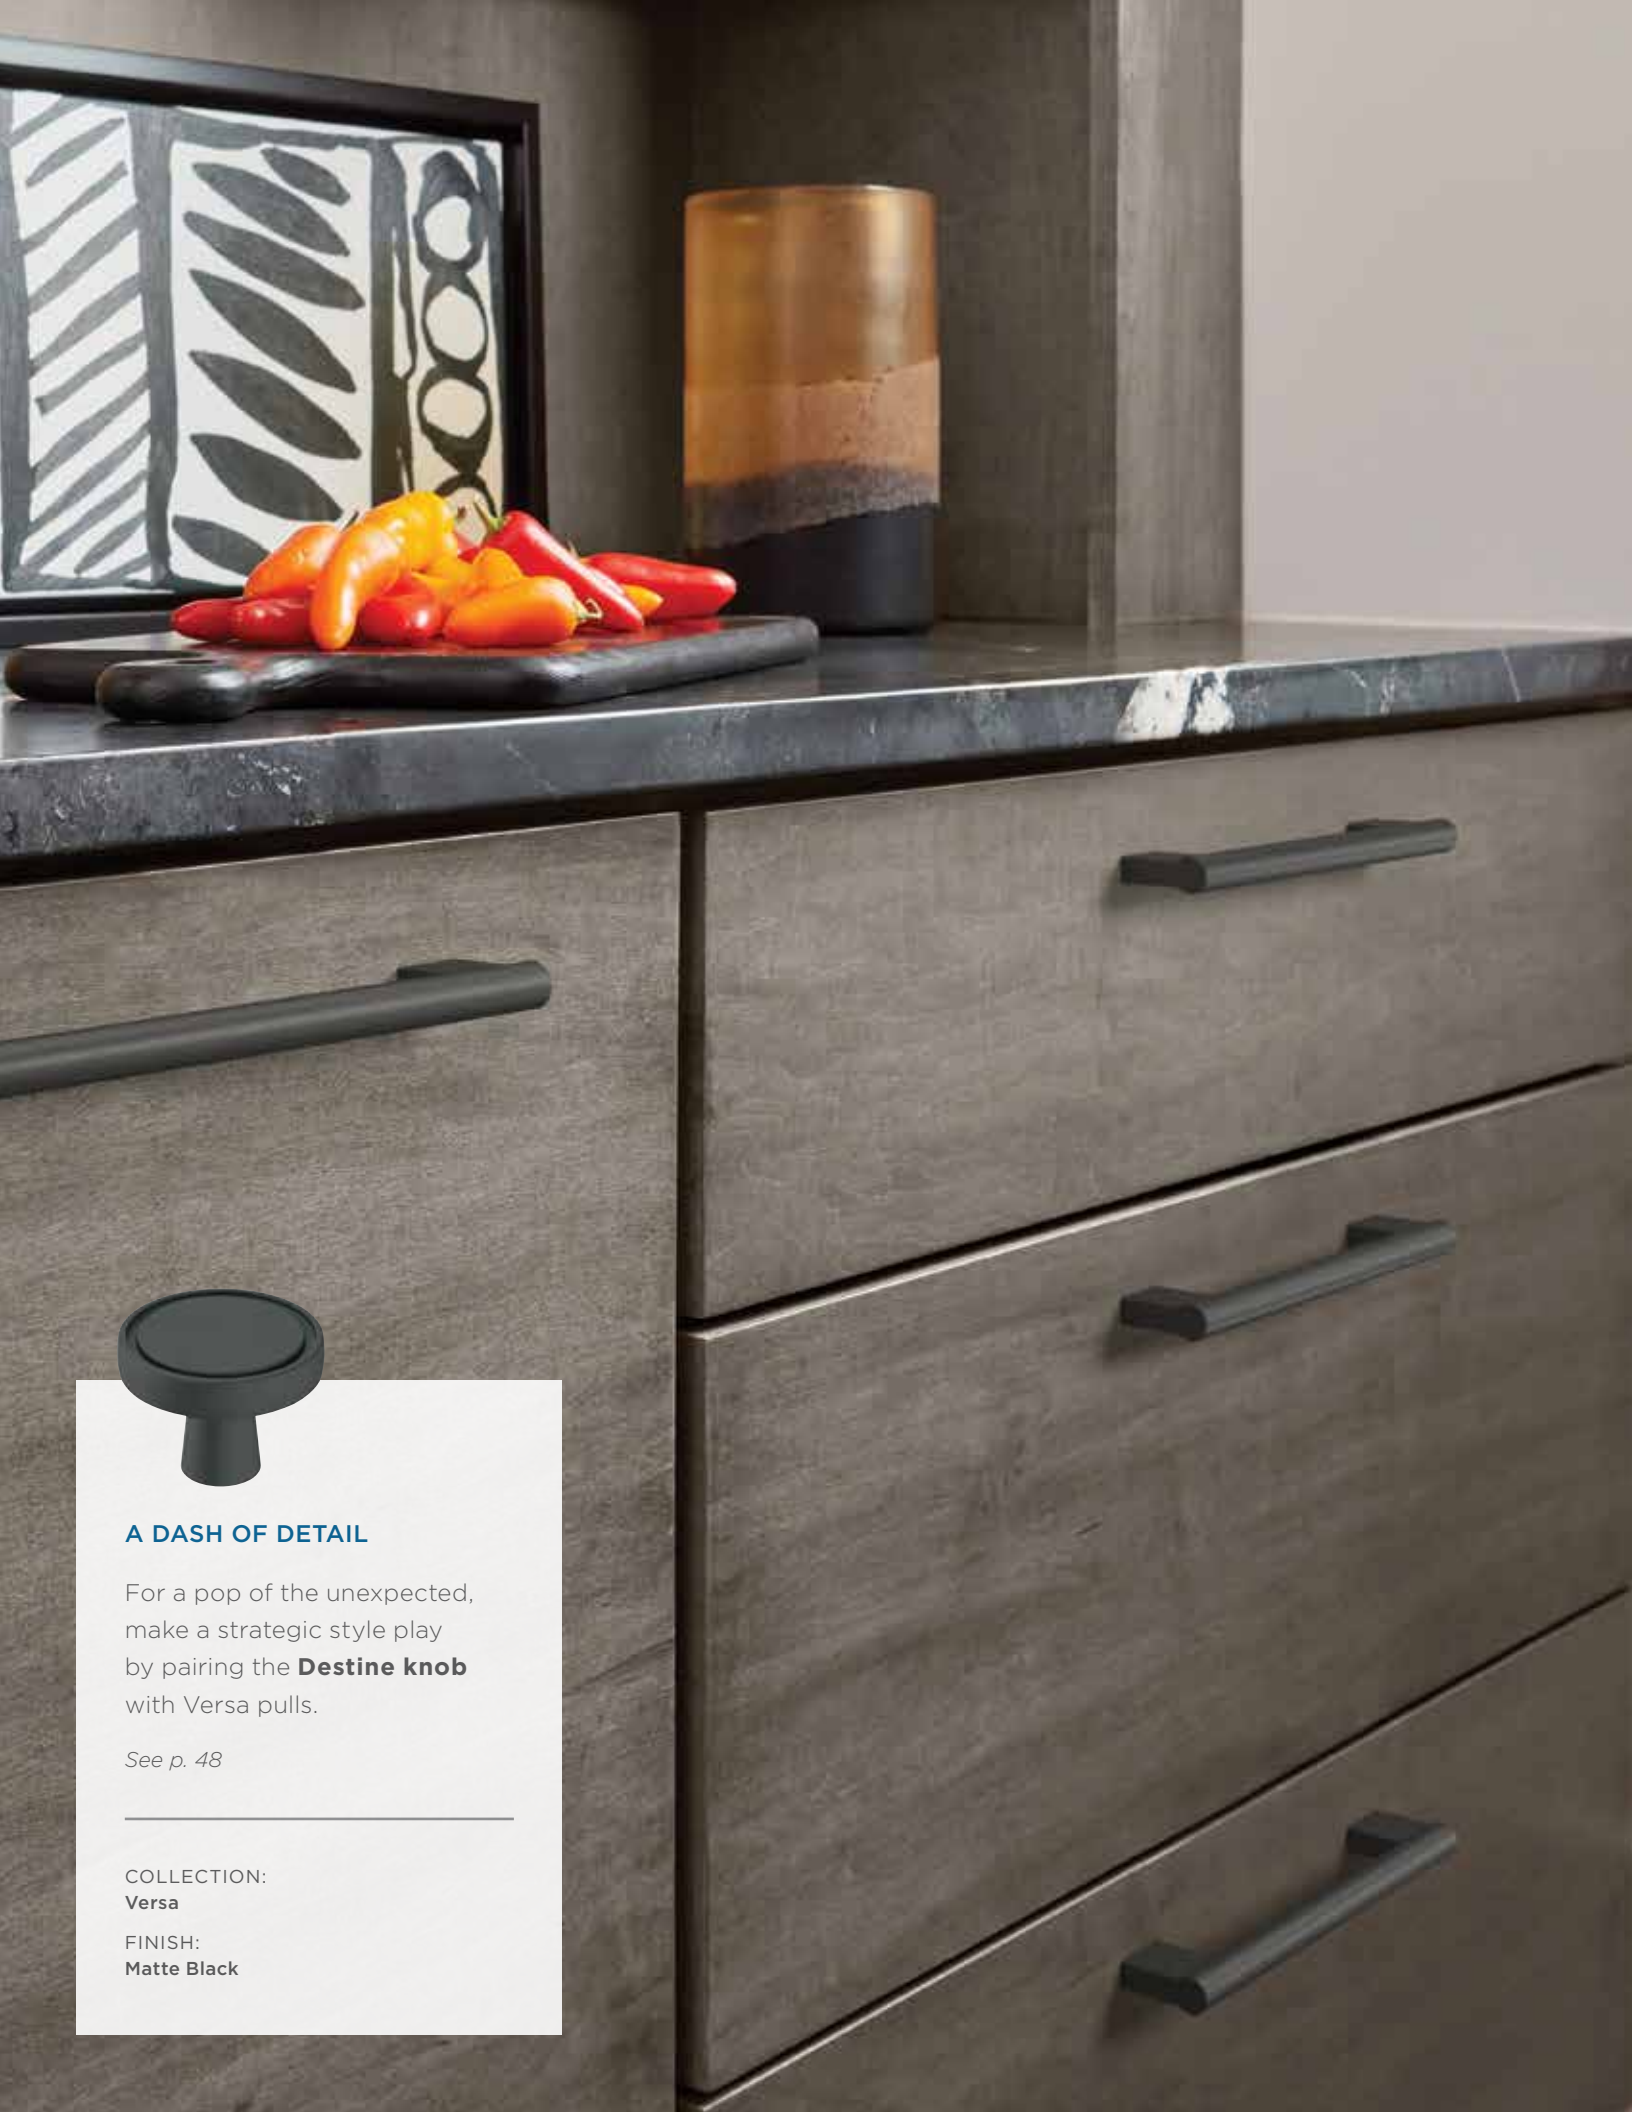

STAY-PUT PLACEMENT

Small spikes on the base help ensure knobs will not rotate from the **desired orientation**.

COLLECTION:
Riva

FINISH:
Matte Black

A DASH OF DETAIL

For a pop of the unexpected, make a strategic style play by pairing the **Destine knob** with Versa pulls.