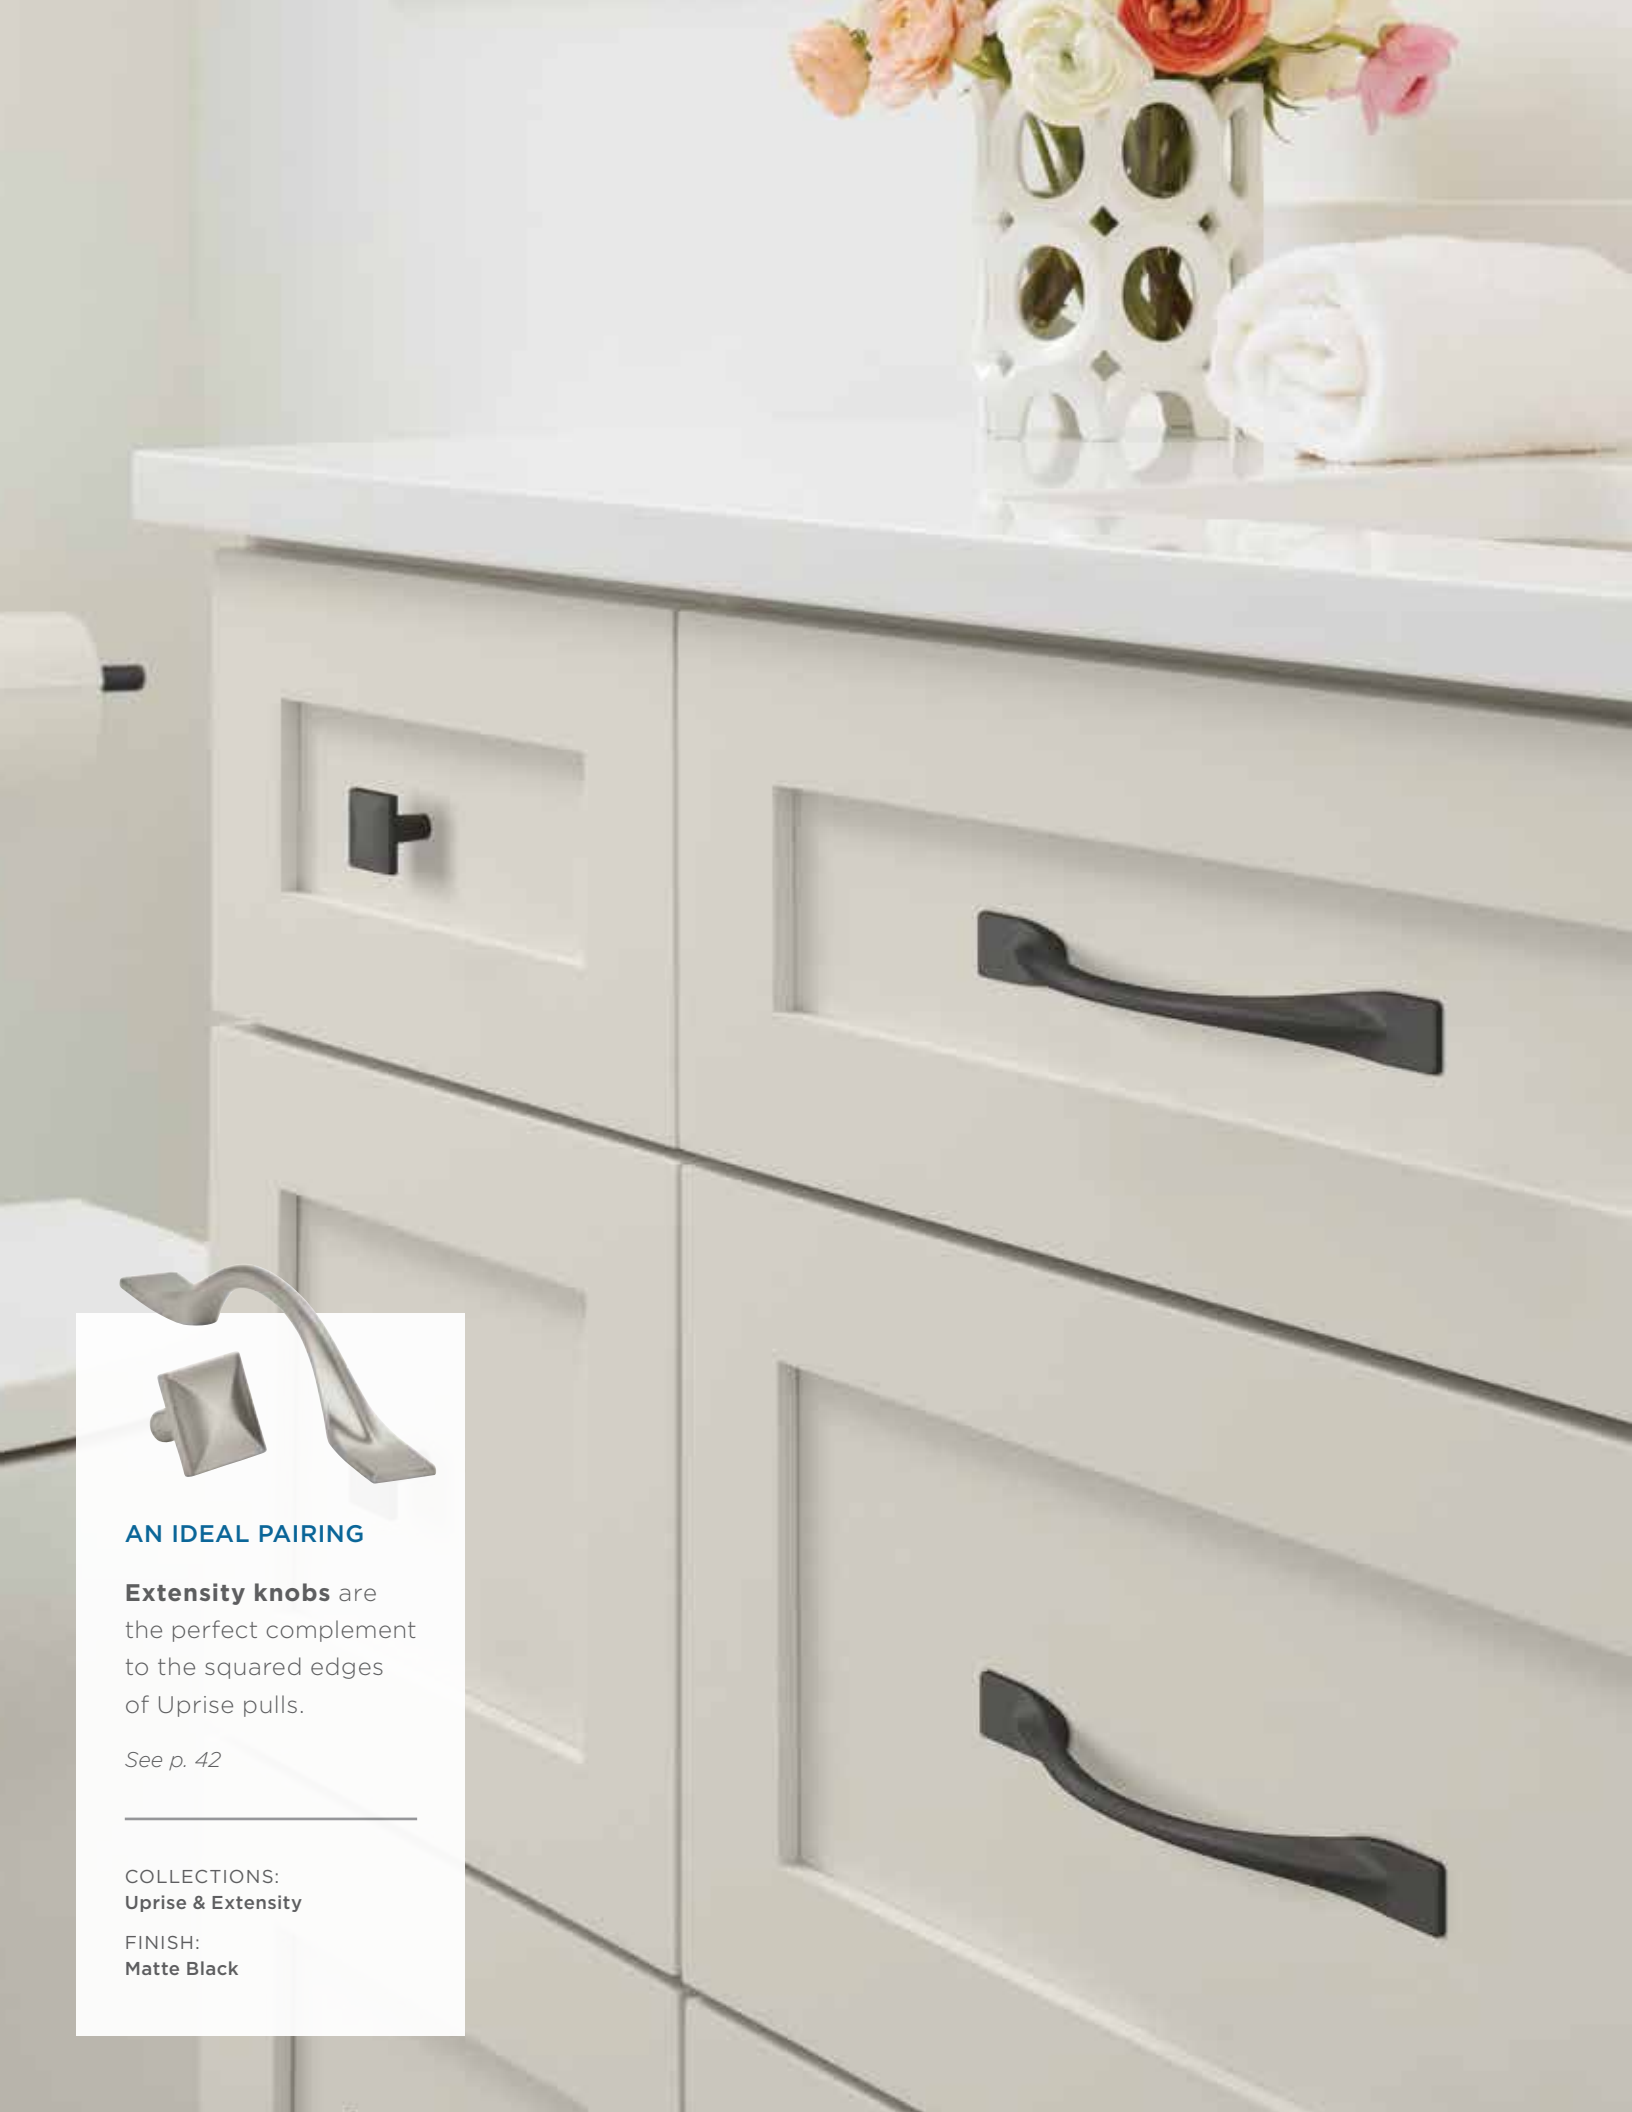

See index on p. 98 for full part numbers and included hardware.

perfect style pairings

ARTESSE
by Brizo

Suggested Kitchen Plumbing Style

BOARDWALK
by Moen

Suggested Bath Plumbing Style

CLARENDON

Suggested Amerock Bath Accessories