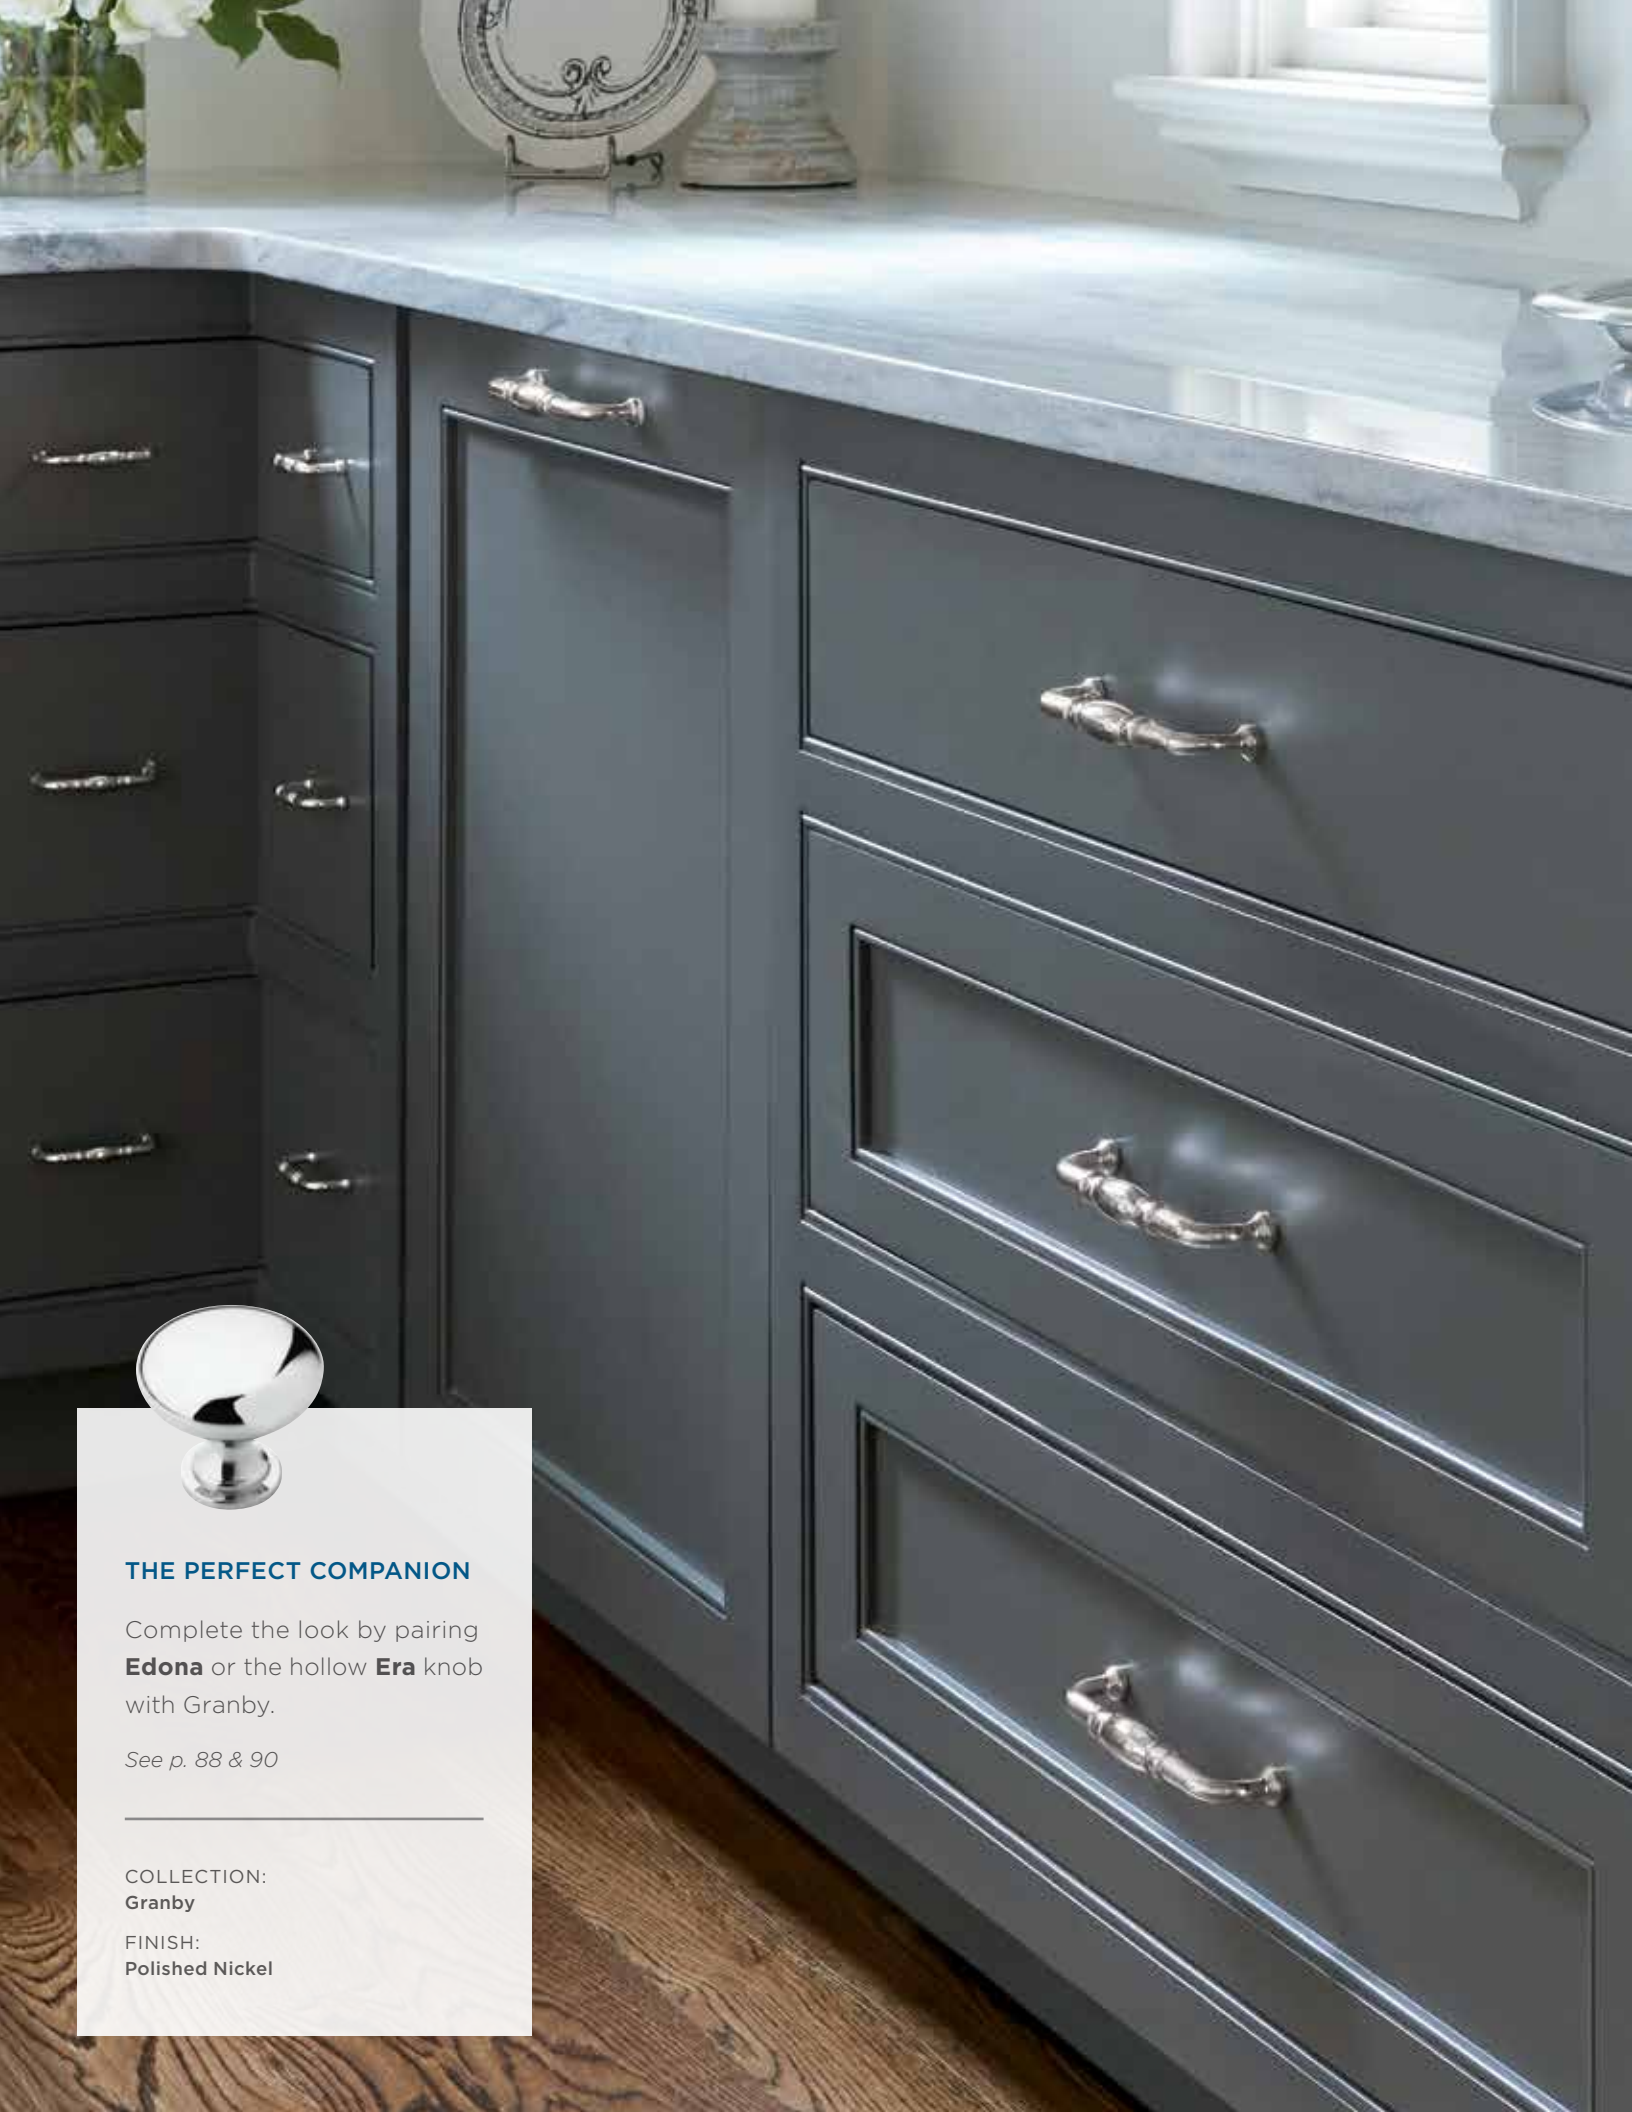

Granby

grace in simplicity

Resembling the graceful details of a lathe-turned form, **Granby** resonates with a stylish simplicity that beautifully accentuates any space.

AVAILABLE FINISHES

- Polished Chrome (26)
- Polished Nickel (PN)
- Satin Nickel (G10)
- Oil-Rubbed Bronze (ORB)
- Black Nickel (BN)
- Matte Black (FB)

Only available in BP53013

26 PN G10 ORB BN FB

AVAILABLE SIZES

Pulls (4 Sizes Available)

- 3-3/8in (86mm) LGTH
  3in (76mm) CTC - BP53013
- 4-3/16in (106mm) LGTH
  3-3/4in (96mm) CTC - BP55243
- 5-9/16in (141mm) LGTH
  5-1/16in (128mm) - BP55244
- 6-7/8in (175mm) LGTH
  6-5/16in (160mm) CTC - BP55245

See index on p. 98 for full part numbers and included hardware.