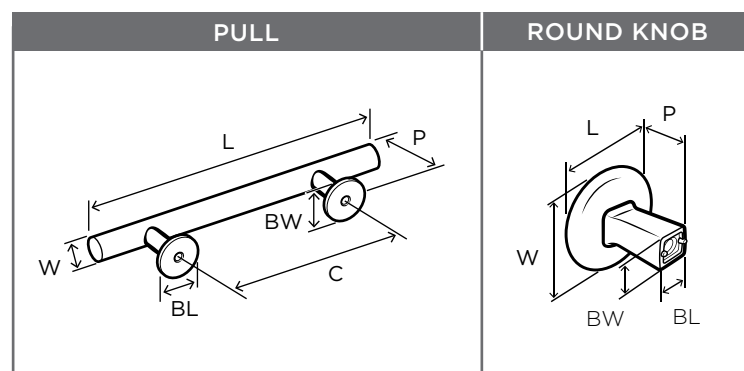

HARDWARE INCLUDED

PULLS	
Premise pulls include:	
(2) M4 x 1 in. Truss Head Machine Screw	
(2) M4 x 1-9/16 in. Truss Head Machine Screw	
All other pulls include:	
(2) #8-32 x 1in LGTH T.H. Machine Screw	
(2) #8-32 x 1-1/2in LGTH T.H. Machine Screw	
EDGE PULLS	
(2) #4 x 16mm LGTH F.H. Wood Screw	
FINGER PULL	
(2) #8-32 x 1in LGTH T.H. Machine Screw	
(2) #8-32 x 1-1/2in LGTH T.H. Machine Screw	
CUP PULLS	
(2) #8-32 x 1in LGTH T.H. Machine Screw	
(2) #8-32 x 1-1/2in LGTH T.H. Machine Screw	
KNOBS	
(1) #8-32 x 1in LGTH T.H. Machine Screw	
(1) #8-32 x 1-1/2in LGTH T.H. Machine Screw	