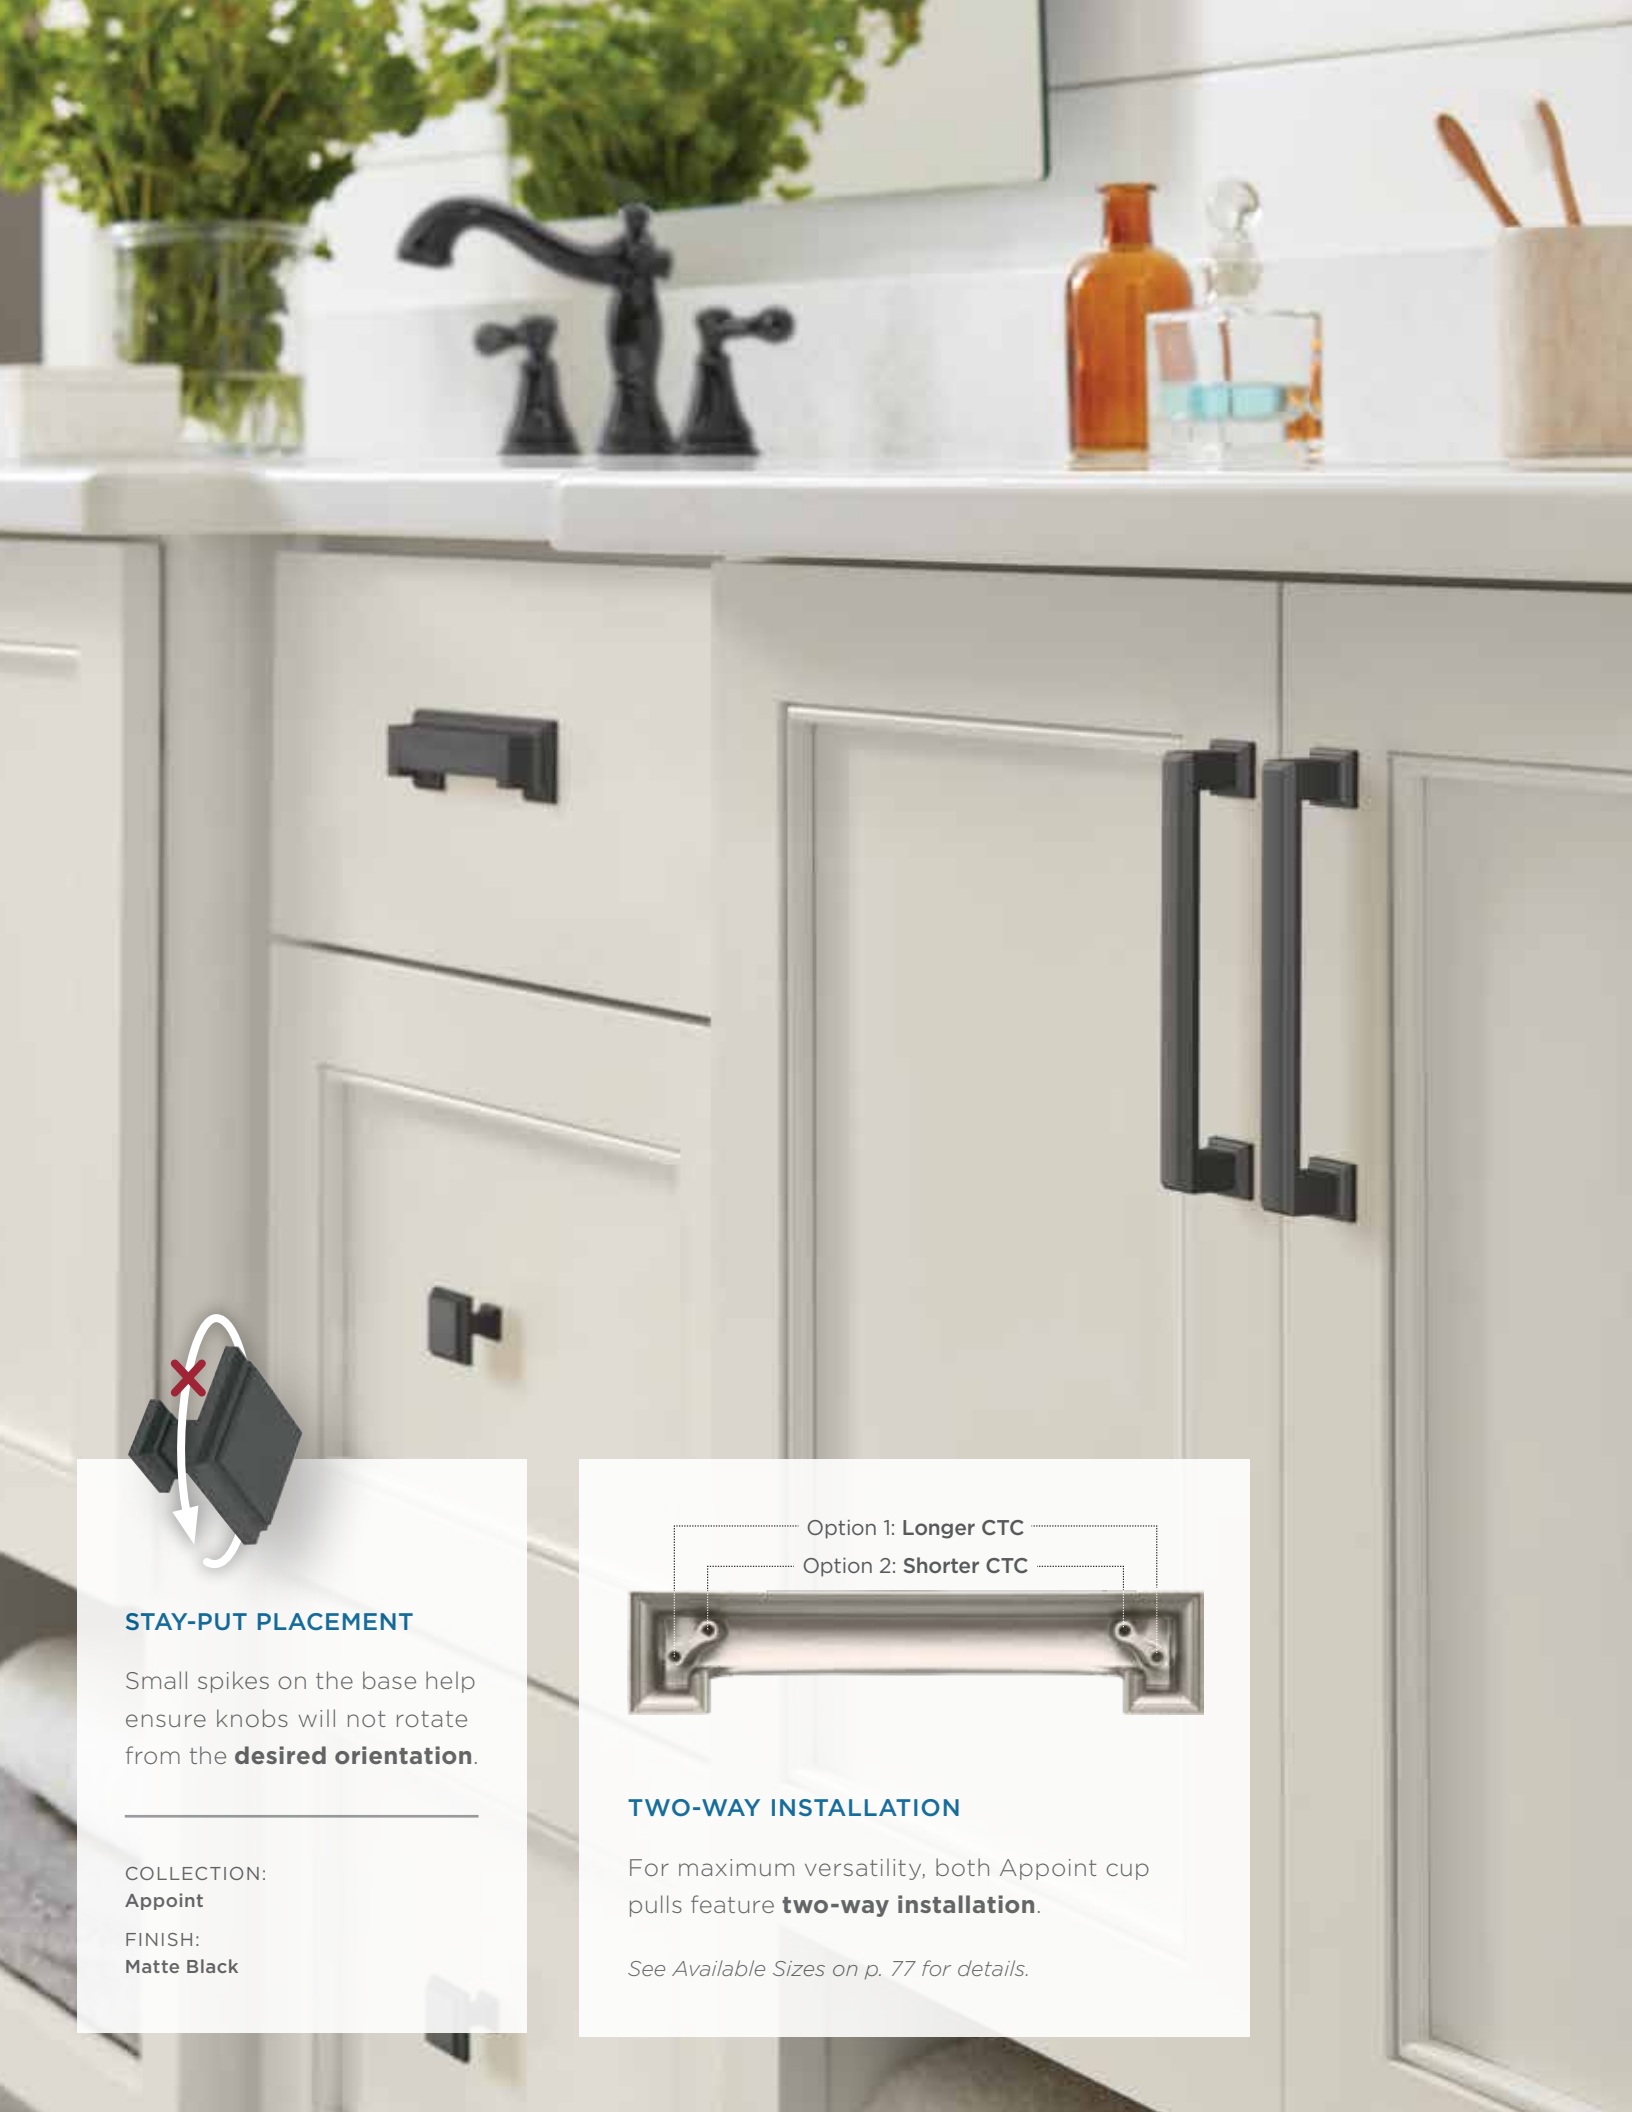

CUSTOM APPEAL

The **Stature extended length cup pull** is a perfect companion for Winsome.

See p. 32

COLLECTION:
Winsome

FINISH:
Oil-Rubbed Bronze

Appoint

clean, classic lines

A refined elegance takes the stage in the **Appoint** collection. Impressing with its stately lines, the collection epitomizes enduring style and class.