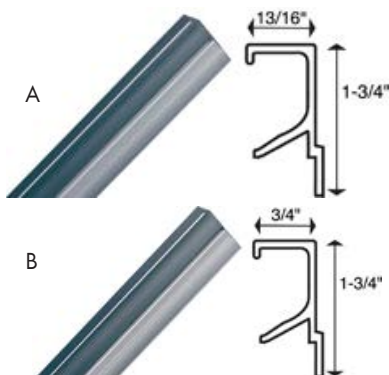

Material: Aluminum (No Screws)				
	Item #	Type	Size	Finish
A	EA46-2A6	72"L Extruded Pull	Designed for 13/16" Material	Clear Anodized Aluminum

A
B
C
D
E
F
G
H
I
J
K
L
M
N
O
P
Q
R
S
T
U
V
W
X
Y