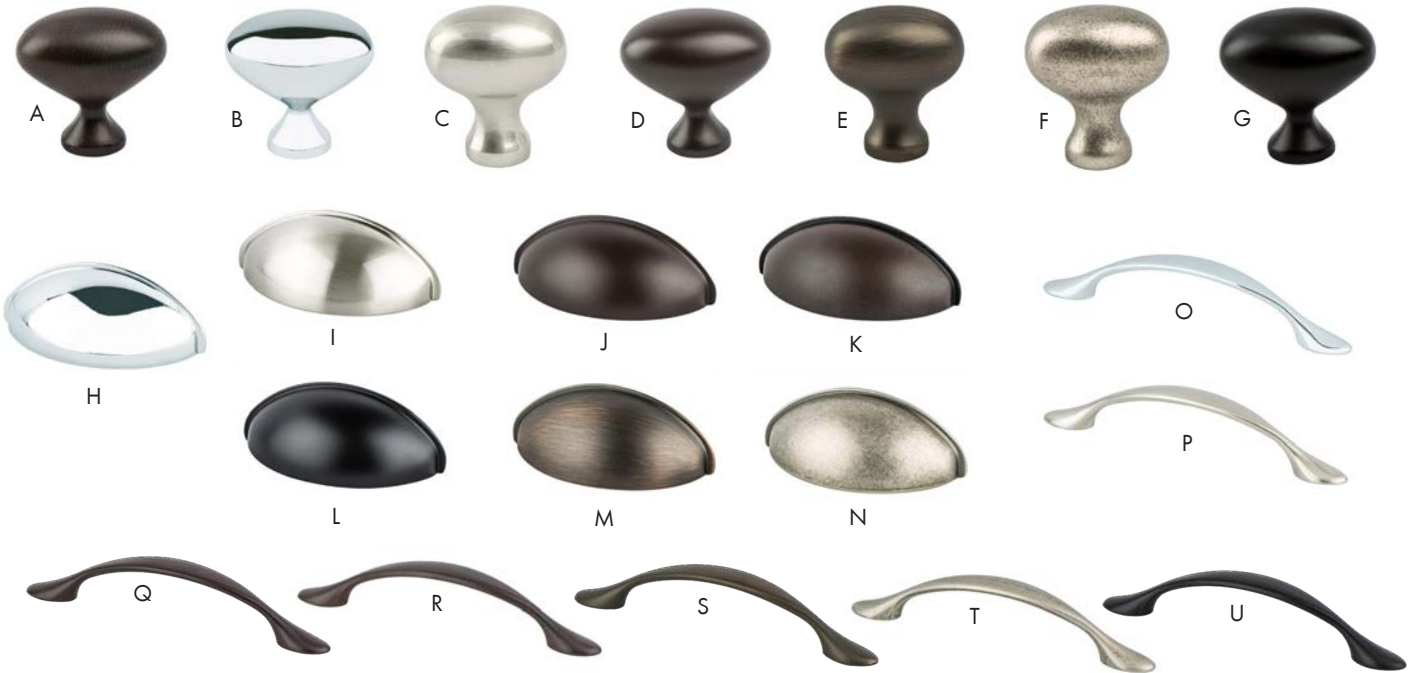

BERENSON™

Advantage Plus 2 Collection

Material: Zinc

→ SCREWS INCLUDED, SIZES ON PGS. 121-124

	Item #	Size	Finish
A	BQ0914-198-P	1-1/8" Diameter Knob	Black Nickel
B	BQ0923-1BBN-P	1-1/8" Diameter Knob	Brushed Black Nickel
C	BQ0925-199-P	1-1/8" Diameter Knob	Antique Silver
D	BQ9351-10VB-P	1-1/8" Diameter Knob	Verona Bronze
E	BQ9352-10WN-P	1-1/8" Diameter Knob	Weathered Nickel
F	BQ0922-1BBN-P	3" c/c Pull	Brushed Black Nickel
G	BQ0924-199-P	3" c/c Pull	Antique Silver
H	BQ0971-126-P	3" c/c Pull	Polished Chrome
I	BQ0972-198-P	3" c/c Pull	Black Nickel
J	BQ0973-1BPN-P	3" c/c Pull	Brushed Nickel
K	BQ9353-10VB-P	3" c/c Pull	Verona Bronze
L	BQ9354-10WN-P	3" c/c Pull	Weathered Nickel
M	BQ9355-10VB-P	3" c/c Pull	Verona Bronze
N	BQ9356-10WN-P	3" c/c Pull	Weathered Nickel

A
B
C
D
E
F
G
H
I
J
K
L
M
N
O
P
Q
R
S
T
U
V
W
X
Y

A
B
C
D
E
F
G
H
I
J
K
L
M
N
O
P
Q
R
S
T
U
V
W
X
Y

BERENSON™

Advantage Plus 3 Collection

Material: Zinc

→ **SCREWS INCLUDED, SIZES ON PGS. 121-124**

	Item #	Size	Finish
A	BQ0917-1RG-P	1-5/16" L Oval Knob	Rust Glaze
B	BQ0919-126-P	1-5/16" L Oval Knob	Polished Chrome
C	BQ0920-1BPN-P	1-5/16" L Oval Knob	Brushed Nickel
D	BQ0921-1ORBL-P	1-5/16" L Oval Knob	Oil Rubbed Bronze Light
E	BQ9362-10VB-P	1-5/16" L Oval Knob	Verona Bronze
F	BQ9363-10WN-P	1-5/16" L Oval Knob	Weathered Nickel
G	BQ9364-1055-P	1-5/16" L Oval Knob	Black
H	BQ0961-126-P	64mm c/c Cup Pull	Polished Chrome
I	BQ0963-1BPN-P	64mm c/c Cup Pull	Brushed Nickel
J	BQ0964-1ORBL-P	64mm c/c Cup Pull	Oil Rubbed Bronze Light