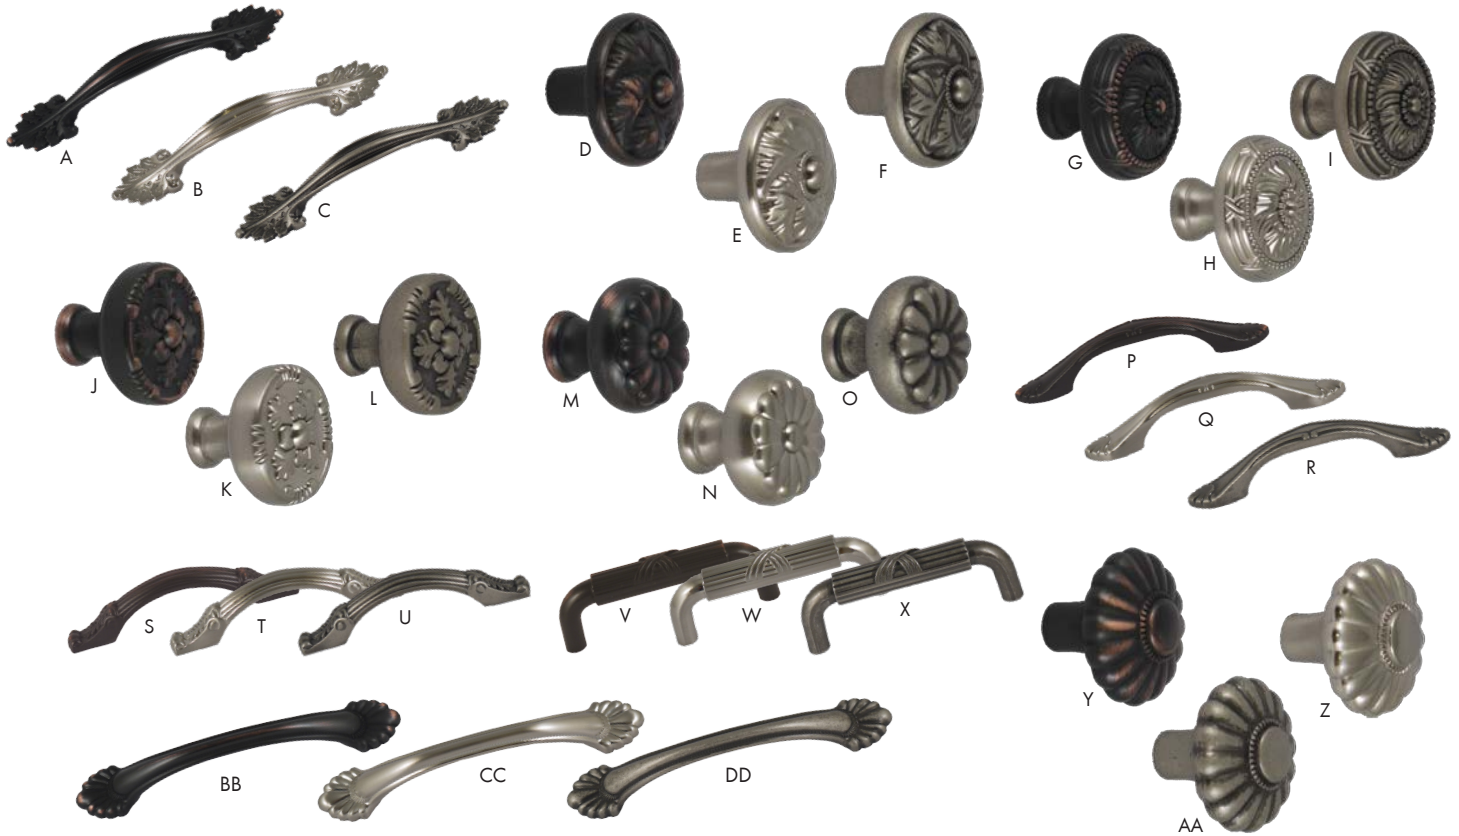

PRO VALUE

Elite II Series

Material: Zinc

→ SCREWS INCLUDED, SIZES ON PGS. 121-124

	Item #	Size	Finish
A	SZELI1-ORB	96mm c/c Pull	Oil Rubbed Bronze
B	SZELI1-SN	96mm c/c Pull	Satin Nickel
C	SZELI1-WN	96mm c/c Pull	Weathered Nickel
D	SZELI2-ORB	1-1/4" Dia. Knob	Oil Rubbed Bronze
E	SZELI2-SN	1-1/4" Dia. Knob	Satin Nickel
F	SZELI2-WN	1-1/4" Dia. Knob	Weathered Nickel
G	SZELI3-ORB	1-1/4" Dia. Knob	Oil Rubbed Bronze
H	SZELI3-SN	1-1/4" Dia. Knob	Satin Nickel
I	SZELI3-WN	1-1/4" Dia. Knob	Weathered Nickel
J	SZELI4-ORB	1-1/4" Dia. Knob	Oil Rubbed Bronze
K	SZELI4-SN	1-1/4" Dia. Knob	Satin Nickel
L	SZELI4-WN	1-1/4" Dia. Knob	Weathered Nickel
M	SZELI5-ORB	1-1/4" Dia. Knob	Oil Rubbed Bronze
N	SZELI5-SN	1-1/4" Dia. Knob	Satin Nickel
O	SZELI5-WN	1-1/4" Dia. Knob	Weathered Nickel

	Item #	Size	Finish
P	SZELI6-ORB	3" c/c Pull	Oil Rubbed Bronze
Q	SZELI6-SN	3" c/c Pull	Satin Nickel
R	SZELI6-WN	3" c/c Pull	Weathered Nickel
S	SZELI7-ORB	3" c/c Pull	Oil Rubbed Bronze
T	SZELI7-SN	3" c/c Pull	Satin Nickel
U	SZELI7-WN	3" c/c Pull	Weathered Nickel
V	SZELI8-ORB	3" c/c Pull	Oil Rubbed Bronze
W	SZELI8-SN	3" c/c Pull	Satin Nickel
X	SZELI8-WN	3" c/c Pull	Weathered Nickel
Y	SZELI9-ORB	1-1/4" Dia. Knob	Oil Rubbed Bronze
Z	SZELI9-SN	1-1/4" Dia. Knob	Satin Nickel
AA	SZELI9-WN	1-1/4" Dia. Knob	Weathered Nickel
BB	SZELI10-ORB	96mm c/c Pull	Oil Rubbed Bronze
CC	SZELI10-SN	96mm c/c Pull	Satin Nickel
DD	SZELI10-WN	96mm c/c Pull	Weathered Nickel

A
B
C
D
E
F
G
H
I
J
K
L
M
N
O
P
Q
R
S
T
U
V
W
X
Y