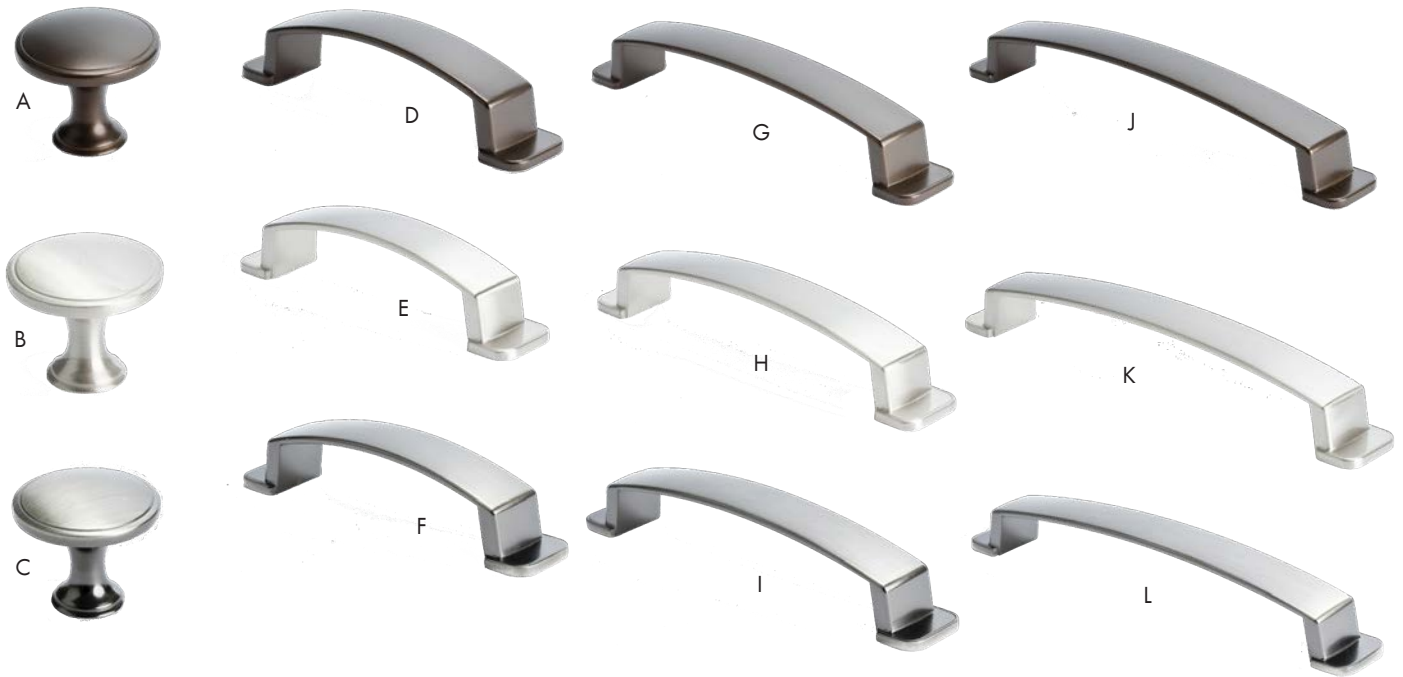

A
B
C
D
E
F
G
H
I
J
K
L
M
N
O
P
Q
R
S
T
U
V
W
X
Y

A
B
C
D
E
F
G
H
I
J
K
L
M
N
O
P
Q
R
S
T
U
V
W
X
Y

BERENSON™

Metro Collection

Material: Zinc

→ SCREWS INCLUDED, SIZES ON PGS. 121-124

	Item #	Size	Finish
A	BQ4108-1BPN-P	96mm c/c Pull	Brushed Nickel
B	BQ4109-1026-P	96mm c/c Pull	Polished Chrome
C	BQ4111-1055-P	96mm c/c Pull	Matte Black
D	BQ4113-1BPN-P	128mm c/c Pull	Brushed Nickel
E	BQ4114-1026-P	128mm c/c Pull	Polished Chrome
F	BQ4116-1055-P	128mm c/c Pull	Matte Black
G	BQ4118-1BPN-P	160mm c/c Pull	Brushed Nickel
H	BQ4119-1026-P	160mm c/c Pull	Polished Chrome
I	BQ4121-1055-P	160mm c/c Pull	Matte Black
J	BQ4122-1BPN-P	1-3/16" x 1-3/16" Knob	Brushed Nickel
K	BQ4124-1026-P	1-3/16" x 1-3/16" Knob	Polished Chrome
L	BQ4126-1055-P	1-3/16" x 1-3/16" Knob	Matte Black

BERENSON™

Oasis Collection

Material: Zinc

→ SCREWS INCLUDED, SIZES ON PGS. 121-124

	Item #	Size	Finish
A	BQ9254-1ORB-P	1-1/4" Diameter Knob	Oil Rubbed Bronze
B	BQ9255-1BPN-P	1-1/4" Diameter Knob	Brushed Nickel
C	BQ9256-1OBT-P	1-1/4" Diameter Knob	Brushed Tin
D	BQ9245-1ORB-P	96mm c/c Pull	Oil Rubbed Bronze
E	BQ9246-1BPN-P	96mm c/c Pull	Brushed Nickel
F	BQ9247-1OBT-P	96mm c/c Pull	Brushed Tin
G	BQ9248-1ORB-P	128mm c/c Pull	Oil Rubbed Bronze
H	BQ9249-1BPN-P	128mm c/c Pull	Brushed Nickel
I	BQ9250-1OBT-P	128mm c/c Pull	Brushed Tin
J	BQ9251-1ORB-P	160mm c/c Pull	Oil Rubbed Bronze
K	BQ9252-1BPN-P	160mm c/c Pull	Brushed Nickel
L	BQ9253-1OBT-P	160mm c/c Pull	Brushed Tin