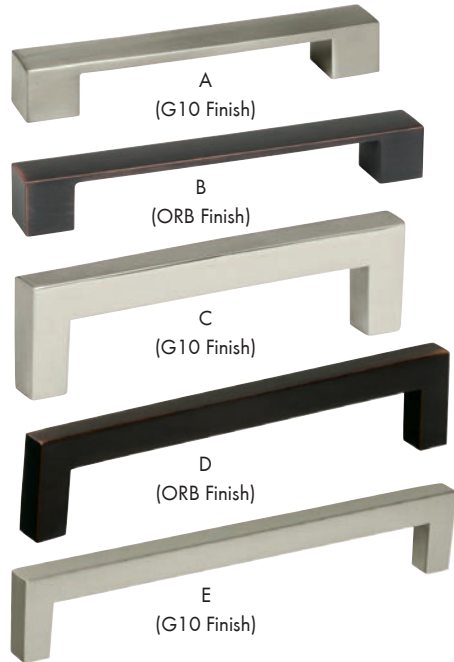

A
B
C
D
E
F
G
H
I
J
K
L
M
N
O
P
Q
R
S
T
U
V
W
X
Y

AMEROCK®

Monument Series

Material: Zinc | Finish Guide: See Pg. 116-117

→ SCREWS INCLUDED, SIZES ON PGS. 121-124

	Item #	Size	Finish
A	AMBP36568-G10	128mm c/c	Satin Nickel
	AMBP36568-ORB	128mm c/c	Oil Rubbed Bronze
	AMBP36568-PN	128mm c/c	Polished Nickel
B	AMBP36569-G10	160mm c/c	Satin Nickel
	AMBP36569-ORB	160mm c/c	Oil Rubbed Bronze
	AMBP36569-PN	160mm c/c	Polished Nickel
C	AMBP36570-G10	96mm c/c	Satin Nickel
	AMBP36570-ORB	96mm c/c	Oil Rubbed Bronze
	AMBP36570-PN	96mm c/c	Polished Nickel
D	AMBP36571-G10	128mm c/c	Satin Nickel
	AMBP36571-ORB	128mm c/c	Oil Rubbed Bronze
	AMBP36571-PN	128mm c/c	Polished Nickel
E	AMBP36572-G10	160mm c/c	Satin Nickel
	AMBP36572-ORB	160mm c/c	Oil Rubbed Bronze
	AMBP36572-PN	160mm c/c	Polished Nickel