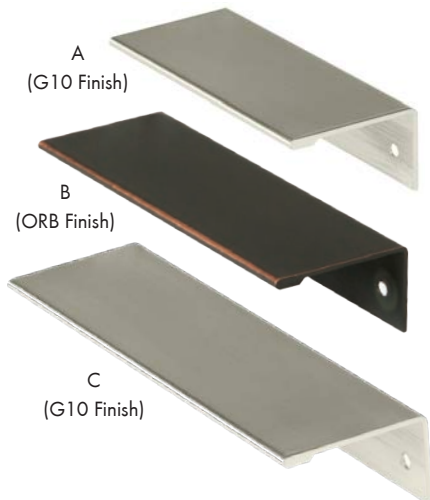

Edge Pulls Series

Material: Zinc | Finish Guide: See Pg. 116-117

→ SCREWS INCLUDED, SIZES ON PGS. 121-124

	Item #	Size	Finish
A	AMBP36573-G10	3" c/c	Satin Nickel
	AMBP36573-ORB	3" c/c	Oil Rubbed Bronze
	AMBP36573-PN	3" c/c	Polished Nickel
B	AMBP36574-G10	96mm c/c	Satin Nickel
	AMBP36574-ORB	96mm c/c	Oil Rubbed Bronze
	AMBP36574-PN	96mm c/c	Polished Nickel
C	AMBP36575-G10	128mm c/c	Satin Nickel
	AMBP36575-ORB	128mm c/c	Oil Rubbed Bronze
	AMBP36575-PN	128mm c/c	Polished Nickel