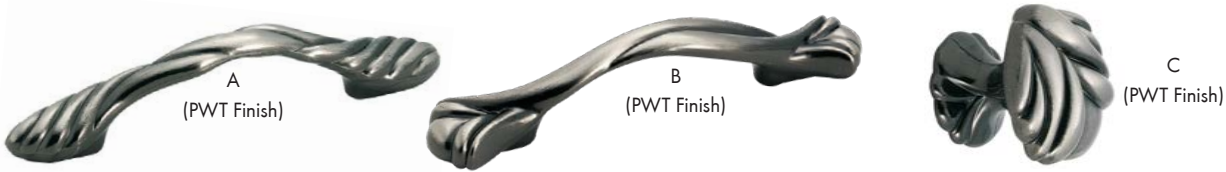

→ SCREWS INCLUDED, SIZES ON PGS. 121-124

	Item #	Size	Finish
A	AMBP1470-PWT	3" c/c	Pewter
B	AMBP1471-PWT	3" c/c	Pewter
C	AMBP1474-PWT	1-1/2" L	Pewter

Extensity Series

Material: Zinc | Finish Guide: See Pg. 116-117