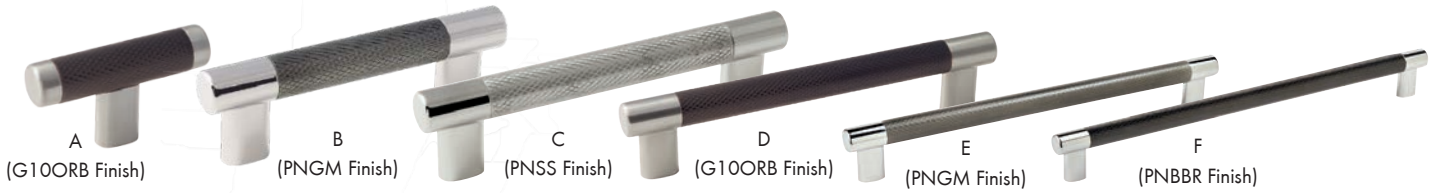

Material: Zinc | Finish Guide: See Pg. 116-117

→ SCREWS INCLUDED, SIZES ON PGS. 121-124

	Item #	Size	Finish
A	AMBP36573-G10	3" c/c	Satin Nickel
	AMBP36573-ORB	3" c/c	Oil Rubbed Bronze
	AMBP36573-PN	3" c/c	Polished Nickel
B	AMBP36574-G10	96mm c/c	Satin Nickel
	AMBP36574-ORB	96mm c/c	Oil Rubbed Bronze
	AMBP36574-PN	96mm c/c	Polished Nickel
C	AMBP36575-G10	128mm c/c	Satin Nickel
	AMBP36575-ORB	128mm c/c	Oil Rubbed Bronze
	AMBP36575-PN	128mm c/c	Polished Nickel

AMEROCK®

Esquire Series

Material: Zinc | Finish Guide: See Pg. 116-117

→ SCREWS INCLUDED, SIZES ON PGS. 121-124

	Size	Polished Nickel / Black Bronze Grip Item #	Polished Nickel / Gunmetal Grip Item #	Polished Nickel / Stainless Steel Grip Item #	Satin Nickel / Oil Rubbed Bronze Grip Item #
A	2-5/8" L	AMBP36556-PNBBR	AMBP36556-PNGM	AMBP36556-PNSS	AMBP36556-G10ORB
B	3" & 96mm c/c	AMBP36557-PNBBR	AMBP36557-PNGM	AMBP36557-PNSS	AMBP36557-G10ORB
C	128mm c/c	AMBP36558-PNBBR	AMBP36558-PNGM	AMBP36558-PNSS	AMBP36558-G10ORB
D	160mm c/c	AMBP36559-PNBBR	AMBP36559-PNGM	AMBP36559-PNSS	AMBP36559-G10ORB
E	256mm c/c	AMBP36560-PNBBR	AMBP36560-PNGM	AMBP36560-PNSS	AMBP36560-G10ORB
F	320mm c/c	AMBP36561-PNBBR	AMBP36561-PNGM	AMBP36561-PNSS	AMBP36561-G10ORB