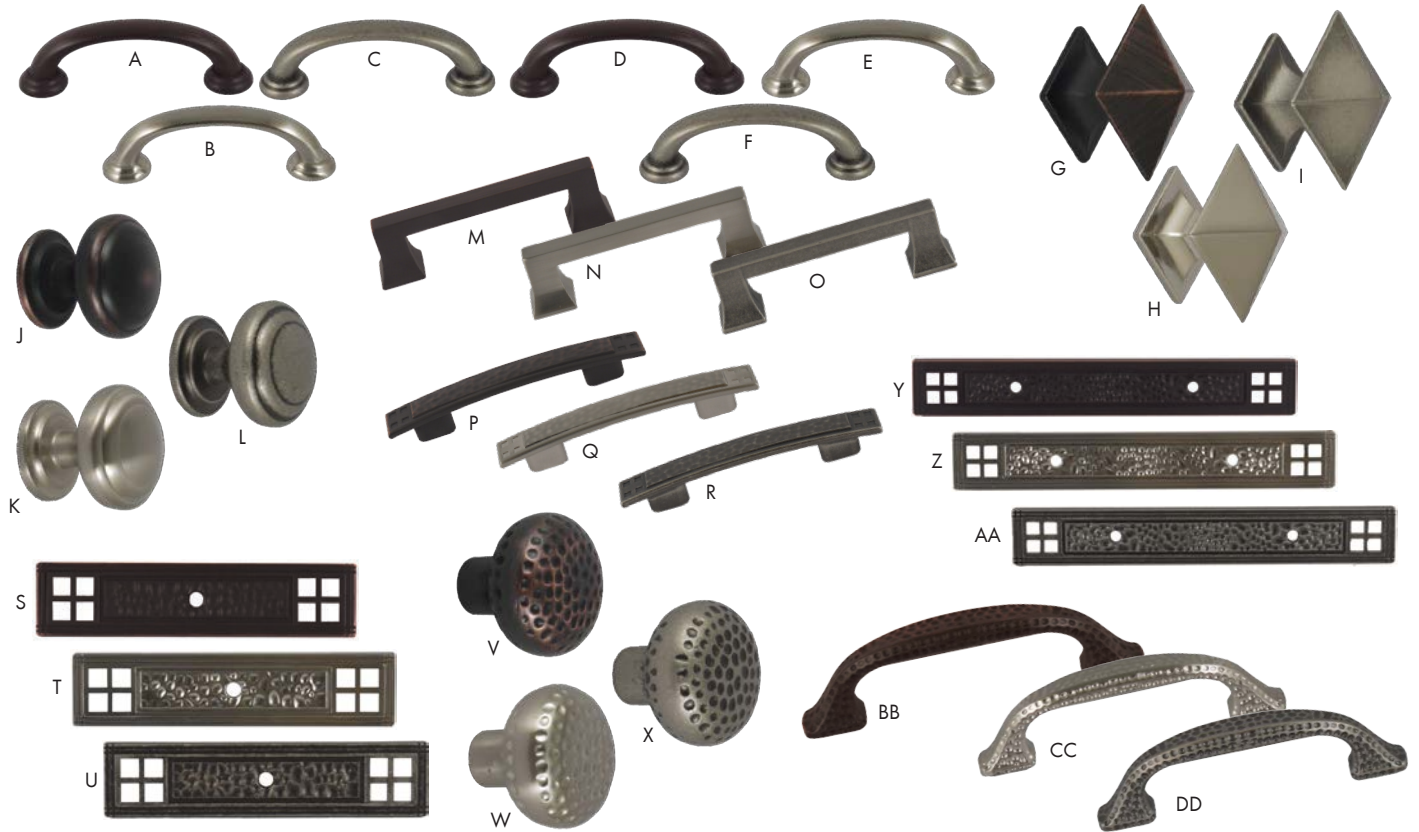

A
B
C
D
E
F
G
H
I
J
K
L
M
N
O
P
Q
R
S
T
U
V
W
X
Y

A
B
C
D
E
F
G
H
I
J
K
L
M
N
O
P
Q
R
S
T
U
V
W
X
Y

PRO VALUE

Steel Collection 2.0 Bar Pulls

Material: Steel

→ SCREWS INCLUDED, SIZES ON PGS. 121-124

	Item #	Size in MM	Size in Inches	Finish
A	SZSTBAR192-OB3	192mm c/c, 272mm L	7.56" c/c, 10.71" L	Dark Oil Rubbed Bronze
B	SZSTBAR192-PC	192mm c/c, 272mm L	7.56" c/c, 10.71" L	Polished Chrome
C	SZSTBAR192-SS	192mm c/c, 272mm L	7.56" c/c, 10.71" L	Stainless Steel
D	SZSTBAR160-OB3	160mm c/c, 220mm L	6.30" c/c, 8.66" L	Dark Oil Rubbed Bronze
E	SZSTBAR160-PC	160mm c/c, 220mm L	6.30" c/c, 8.66" L	Polished Chrome
F	SZSTBAR160-SS	160mm c/c, 220mm L	6.30" c/c, 8.66" L	Stainless Steel
G	SZSTBAR128-OB3	128mm c/c, 188mm L	5.04" c/c, 7.40" L	Dark Oil Rubbed Bronze
H	SZSTBAR128-PC	128mm c/c, 188mm L	5.04" c/c, 7.40" L	Polished Chrome
I	SZSTBAR128-SS	128mm c/c, 188mm L	5.04" c/c, 7.40" L	Stainless Steel

A
B
C
D
E
F
G
H
I
J
K
L
M
N
O
P
Q
R
S
T
U
V
W
X
Y

A
B
C
D
E
F
G
H
I
J
K
L
M
N
O
P
Q
R
S
T
U
V
W
X
Y

PRO VALUE

Elite I Series

Material: Zinc

→ SCREWS INCLUDED, SIZES ON PGS. 121-124

	Item #	Size	Finish
A	SZELI1-ORB	96mm c/c Pull	Oil Rubbed Bronze
B	SZELI1-SN	96mm c/c Pull	Satin Nickel
C	SZELI1-WN	96mm c/c Pull	Weathered Nickel
D	SZELI2-ORB	3" c/c Pull	Oil Rubbed Bronze
E	SZELI2-SN	3" c/c Pull	Satin Nickel
F	SZELI2-WN	3" c/c Pull	Weathered Nickel
G	SZELI3-ORB	1-1/4" Square Knob	Oil Rubbed Bronze
H	SZELI3-SN	1-1/4" Square Knob	Satin Nickel
I	SZELI3-WN	1-1/4" Square Knob	Weathered Nickel
J	SZELI4-ORB	1-1/4" Dia. Knob	Oil Rubbed Bronze
K	SZELI4-SN	1-1/4" Dia. Knob	Satin Nickel
L	SZELI4-WN	1-1/4" Dia. Knob	Weathered Nickel
M	SZELI5-ORB	3" & 96mm c/c Pull	Oil Rubbed Bronze
N	SZELI5-SN	3" & 96mm c/c Pull	Satin Nickel
O	SZELI5-WN	3" & 96mm c/c Pull	Weathered Nickel
P	SZELI6-ORB	3" & 96mm c/c Pull	Oil Rubbed Bronze