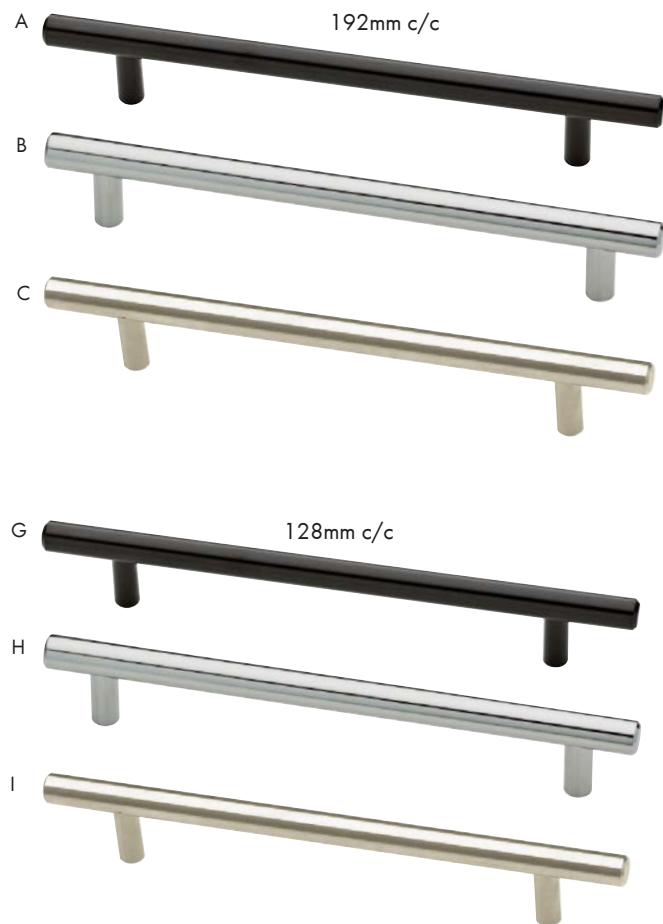

A
B
C
D
E
F
G
H
I
J
K
L
M
N
O
P
Q
R
S
T
U
V
W
X
Y

A
B
C
D
E
F
G
H
I
J
K
L
M
N
O
P
Q
R
S
T
U
V
W
X
Y

PRO VALUE

Steel Collection 2.0 Bar Pulls

Material: Steel

→ SCREWS INCLUDED, SIZES ON PGS. 121-124

	Item #	Size in MM	Size in Inches	Finish
A	SZSTBAR192-OB3	192mm c/c, 272mm L	7.56" c/c, 10.71" L	Dark Oil Rubbed Bronze
B	SZSTBAR192-PC	192mm c/c, 272mm L	7.56" c/c, 10.71" L	Polished Chrome
C	SZSTBAR192-SS	192mm c/c, 272mm L	7.56" c/c, 10.71" L	Stainless Steel
D	SZSTBAR160-OB3	160mm c/c, 220mm L	6.30" c/c, 8.66" L	Dark Oil Rubbed Bronze
E	SZSTBAR160-PC	160mm c/c, 220mm L	6.30" c/c, 8.66" L	Polished Chrome
F	SZSTBAR160-SS	160mm c/c, 220mm L	6.30" c/c, 8.66" L	Stainless Steel
G	SZSTBAR128-OB3	128mm c/c, 188mm L	5.04" c/c, 7.40" L	Dark Oil Rubbed Bronze
H	SZSTBAR128-PC	128mm c/c, 188mm L	5.04" c/c, 7.40" L	Polished Chrome
I	SZSTBAR128-SS	128mm c/c, 188mm L	5.04" c/c, 7.40" L	Stainless Steel

PRO VALUE

Steel Collection 2.0 Bar Pulls

Material: Steel

→ SCREWS INCLUDED, SIZES ON PGS. 121-124

	Item #	Size in MM	Size in Inches	Finish
A	SZSTBAR96-OB3	96mm c/c, 135mm L	3.78" c/c, 5.31" L	Dark Oil Rubbed Bronze
B	SZSTBAR96-PC	96mm c/c, 135mm L	3.78" c/c, 5.31" L	Polished Chrome
C	SZSTBAR96-SS	96mm c/c, 135mm L	3.78" c/c, 5.31" L	Stainless Steel
D	SZSTBAR3-OB3	76mm c/c, 135mm L	3.00" c/c, 5.31" L	Dark Oil Rubbed Bronze
E	SZSTBAR3-PC	76mm c/c, 135mm L	3.00" c/c, 5.31" L	Polished Chrome
F	SZSTBAR3-SS	76mm c/c, 135mm L	3.00" c/c, 5.31" L	Stainless Steel
G	SZSTBAR64-OB3	64mm c/c, 115mm L	2.52" c/c, 4.53" L	Dark Oil Rubbed Bronze
H	SZSTBAR64-PC	64mm c/c, 115mm L	2.52" c/c, 4.53" L	Polished Chrome
I	SZSTBAR64-SS	64mm c/c, 115mm L	2.52" c/c, 4.53" L	Stainless Steel
J	SZSTBARKNOB-OB3	40mm L	1.57" L	Dark Oil Rubbed Bronze
K	SZSTBARKNOB-PC	40mm L	1.57" L	Polished Chrome
L	SZSTBARKNOB-SS	40mm L	1.57" L	Stainless Steel