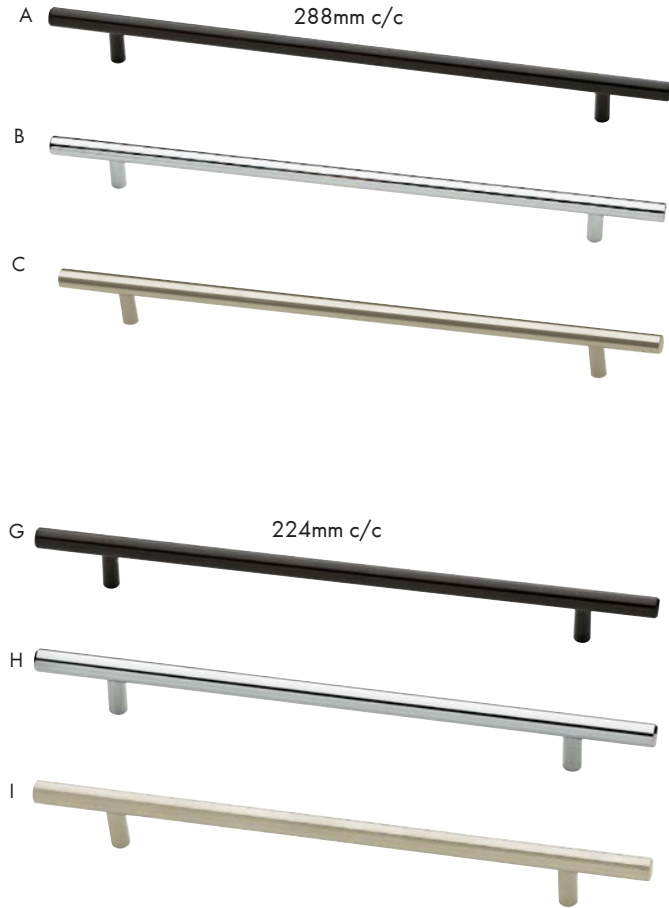

A
B
C
D
E
F
G
H
I
J
K
L
M
N
O
P
Q
R
S
T
U
V
W
X
Y

A PRO VALUE

Large Bar Pulls

Material: Steel

→ SCREWS INCLUDED, SIZES ON PGS. 121-124

	Item #	Size in MM	Size in Inches	Finish
A	SZSTBAR448-OB3	448mm c/c, 528mm L	17.64" c/c, 20.79" L	Dark Oil Rubbed Bronze
B	SZSTBAR448-PC	448mm c/c, 528mm L	17.64" c/c, 20.79" L	Polished Chrome
C	SZSTBAR448-SS	448mm c/c, 528mm L	17.64" c/c, 20.79" L	Stainless Steel
D	SZSTBAR384-OB3	384mm c/c, 464mm L	15.12" c/c, 18.27" L	Dark Oil Rubbed Bronze
E	SZSTBAR384-PC	384mm c/c, 464mm L	15.12" c/c, 18.27" L	Polished Chrome
F	SZSTBAR384-SS	384mm c/c, 464mm L	15.12" c/c, 18.27" L	Stainless Steel
G	SZSTBAR320-OB3	320mm c/c, 400mm L	12.60" c/c, 15.75" L	Dark Oil Rubbed Bronze
H	SZSTBAR320-PC	320mm c/c, 400mm L	12.60" c/c, 15.75" L	Polished Chrome
I	SZSTBAR320-SS	320mm c/c, 400mm L	12.60" c/c, 15.75" L	Stainless Steel

PRO VALUE

Large Bar Pulls

Material: Steel

→ SCREWS INCLUDED, SIZES ON PGS. 121-124

	Item #	Size in MM	Size in Inches	Finish
A	SZSTBAR288-OB3	288mm c/c, 368mm L	11.34" c/c, 14.49" L	Dark Oil Rubbed Bronze
B	SZSTBAR288-PC	288mm c/c, 368mm L	11.34" c/c, 14.49" L	Polished Chrome
C	SZSTBAR288-SS	288mm c/c, 368mm L	11.34" c/c, 14.49" L	Stainless Steel
D	SZSTBAR256-OB3	256mm c/c, 336mm L	10.08" c/c, 13.23" L	Dark Oil Rubbed Bronze
E	SZSTBAR256-PC	256mm c/c, 336mm L	10.08" c/c, 13.23" L	Polished Chrome
F	SZSTBAR256-SS	256mm c/c, 336mm L	10.08" c/c, 13.23" L	Stainless Steel
G	SZSTBAR224-OB3	224mm c/c, 304mm L	8.82" c/c, 11.97" L	Dark Oil Rubbed Bronze
H	SZSTBAR224-PC	224mm c/c, 304mm L	8.82" c/c, 11.97" L	Polished Chrome
I	SZSTBAR224-SS	224mm c/c, 304mm L	8.82" c/c, 11.97" L	Stainless Steel