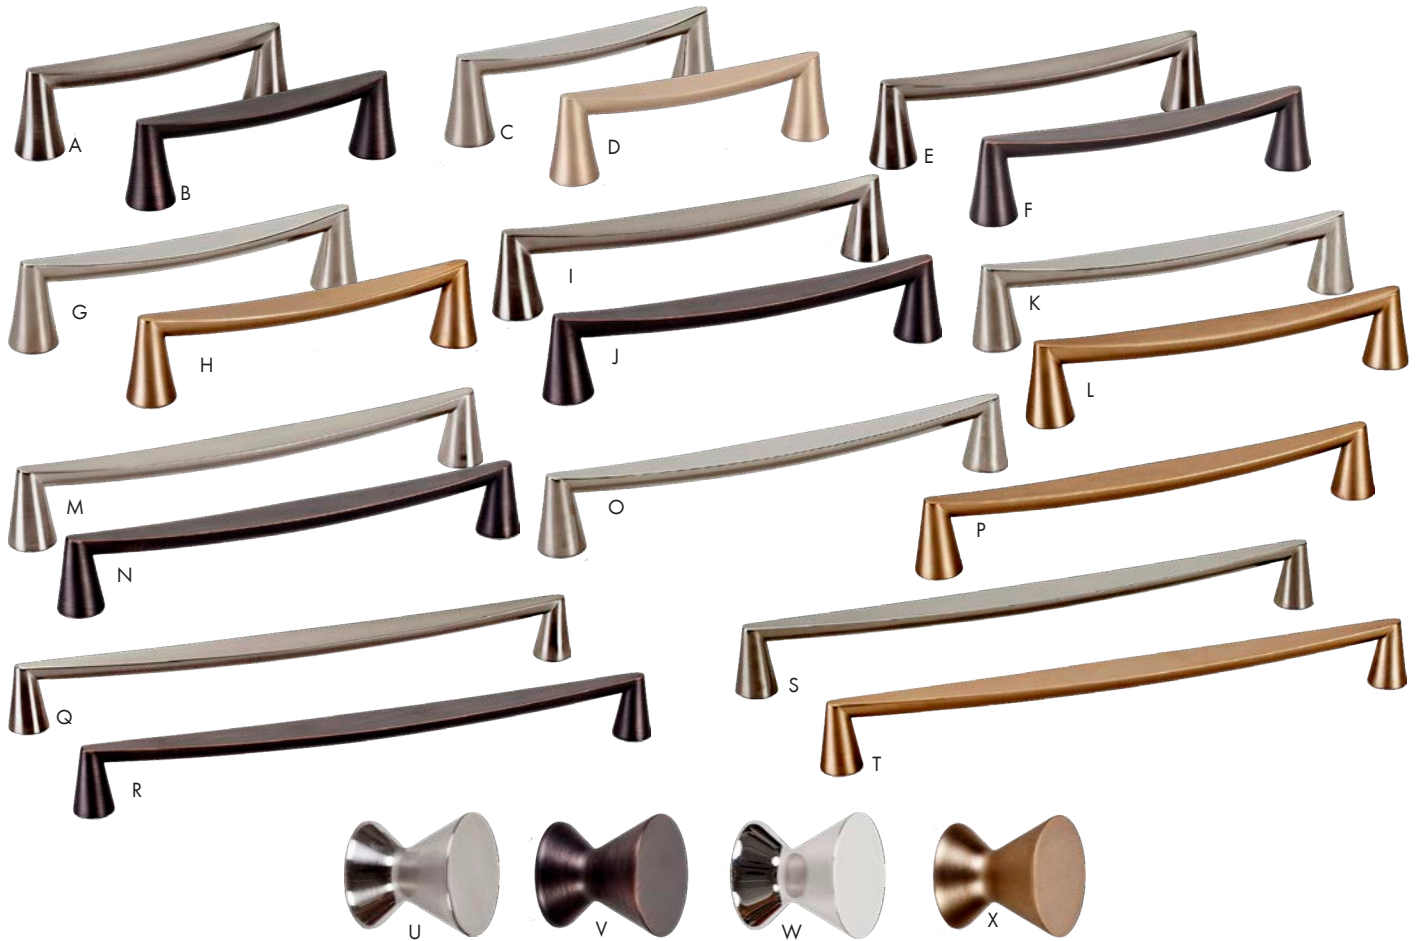

BERENSON™

Dierdra Collection

Material: Zinc

→ SCREWS INCLUDED, SIZES ON PGS. 121-124

	Item #	Size	Finish
A	BQ4061-1BPN-P	1-7/16" L Oval Knob	Brushed Nickel
B	BQ4062-10VB-P	1-7/16" L Oval Knob	Verona Bronze
C	BQ4065-10WN-P	1-7/16" L Oval Knob	Weathered Nickel
D	BQ4071-1ORB-P	1-7/16" L Oval Knob	Oil Rubbed Bronze
E	BQ4110-1014-P	1-7/16" L Oval Knob	Polished Nickel
F	BQ9809-1VTN-P	1-7/16" L Oval Knob	Vintage Nickel
G	BQ4056-1BPN-P	96mm c/c Pull	Brushed Nickel
H	BQ4057-10VB-P	96mm c/c Pull	Verona Bronze
I	BQ4058-10WN-P	96mm c/c Pull	Weathered Nickel
J	BQ4060-1ORB-P	96mm c/c Pull	Oil Rubbed Bronze

	Item #	Size	Finish
K	BQ4107-1014-P	96mm c/c Pull	Polished Nickel
L	BQ9806-1VTN-P	96mm c/c Pull	Vintage Nickel
M	BQ9562-1BPN-P	160mm c/c Pull	Brushed Nickel
N	BQ9565-1ORB-P	160mm c/c Pull	Oil Rubbed Bronze
O	BQ9567-1014-P	160mm c/c Pull	Polished Nickel
P	BQ9569-10VB-P	160mm c/c Pull	Verona Bronze
Q	BQ9807-1VTN-P	160mm c/c Pull	Vintage Nickel
R	BQ9810-10WN-P	160mm c/c Pull	Weathered Nickel
S	BQ9564-1BPN-P	224mm c/c Pull	Brushed Nickel
T	BQ9566-1ORB-P	224mm c/c Pull	Oil Rubbed Bronze
U	BQ9568-1014-P	224mm c/c Pull	Polished Nickel

A
B
C
D
E
F
G
H
I
J
K
L
M
N
O
P
Q
R
S
T
U
V
W
X
Y

BERENSON™

Domestic Bliss Collection

Material: Zinc

→ SCREWS INCLUDED, SIZES ON PGS. 121-124

Item #	Size	Finish	
A	BQ2339-1BPN-P	96mm c/c Pull	Brushed Nickel
B	BQ2340-10VB-P	96mm c/c Pull	Verona Bronze
C	BQ2341-1014-P	96mm c/c Pull	Polished Nickel
D	BQ2342-1MDB-P	96mm c/c Pull	Modern Brushed Gold
E	BQ2343-1BPN-P	128mm c/c Pull	Brushed Nickel
F	BQ2344-10VB-P	128mm c/c Pull	Verona Bronze
G	BQ2346-1014-P	128mm c/c Pull	Polished Nickel
H	BQ2347-1MDB-P	128mm c/c Pull	Modern Brushed Gold
I	BQ2348-1BPN-P	160mm c/c Pull	Brushed Nickel
J	BQ2349-10VB-P	160mm c/c Pull	Verona Bronze
K	BQ2350-1014-P	160mm c/c Pull	Polished Nickel
L	BQ2351-1MDB-P	160mm c/c Pull	Modern Brushed Gold