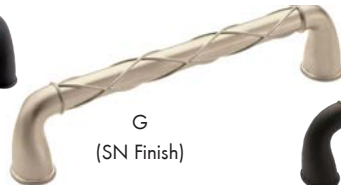

Size	Distressed Brass	Dark Oiled Bronze	Satin Nickel
A	1-3/8" Dia.	AMBP24234-DBS	AMBP24234-DOB	AMBP24234-SN
B	1-3/4" Dia.	-	AMBP55420-2-DOB	AMBP55420-2-SN
C	3" c/c	-	AMBP55421-DOB	AMBP55421-SN
D	96mm c/c	AMBP24235-DBS	AMBP24235-DOB	AMBP24235-SN
E	128mm c/c	-	AMBP55422-DOB	AMBP55422-SN
F	160mm c/c	-	AMBP55423-DOB	AMBP55423-SN
G	8" c/c	AMBP55424-DBS	AMBP55424-DOB	AMBP55424-SN
H	12" c/c	-	AMBP55425-DOB	AMBP55425-SN
I	18" c/c	AMBP55426-DBS	AMBP55426-DOB	AMBP55426-SN