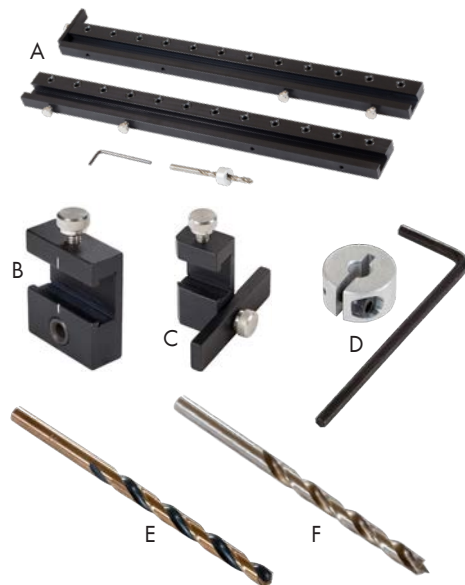

Cabinet Hardware & Shelf Pin Jig Accessories & Replacement Components

Item #	Description
A JKTP-2312	Add on extension bars for JKTP-1934. Convert the hardware jig into a portable line boring unit. Also capable of installing cabinet handles up to 30-1/4" (768mm)
B JKTP-SDG	Sliding Drill Guide for all True Position models and used for quick shelf hole layouts
C JKTP-SES	Replacement sliding end stop assembly for all TP models
D JKTP-5MMSC	Split Ring Stop Collar for 5mm drill bits, adjustable design is made of aluminum
E JKTP-5MMJ	5mm Ultra Bor Super Premium Drill Bit, Black & Gold 5mm Jobber Length. Hi-Molybdenum tool steel with 135 degree split points for fast penetration and accurate starting without a center punch. Ideal for solid woods
F JKTP-5MMB	5mm Brad Point HSS bit, ideal for woods and plastics. Brad point for clean holes in melamine, veneer and other woods

A
B
C
D
E
F
G
H
I
J
K
L
M
N
O
P
Q
R
S
T
U
V
W
X
Y