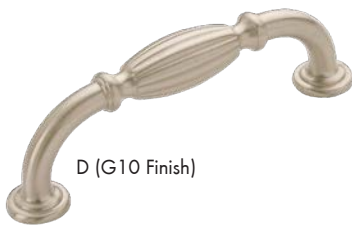

A

AMEROCK®

Blythe Series

Material: Zinc | Finish Guide: See Pg. 116-117

→ SCREWS INCLUDED, SIZES ON PGS. 121-124

A (BC Finish)

B (ORB Finish)

C (PN Finish)

D (G10 Finish)

E (VB Finish)

F (WN Finish)

G (BC Finish)

H (ORB Finish)

I (G10 Finish)

	Size	Brushed Copper Item #	Oil Rubbed Bronze Item #	Polished Nickel Item #	Satin Nickel Item #	Venetian Bronze Item #	Weathered Nickel Item #
A	2-5/8" L	AMBP55220-BC	AMBP55220-ORB	AMBP55220-PN	AMBP55220-G10	AMBP55220-VB	AMBP55220-WN
B	3" L	AMBP55221-2-BC	AMBP55221-2-ORB	AMBP55221-2-PN	AMBP55221-2-G10	AMBP55221-2-VB	AMBP55221-2-WN
C	3" c/c	AMBP55222-BC	AMBP55222-ORB	AMBP55222-PN	AMBP55222-G10	AMBP55222-VB	AMBP55222-WN
D	96mm c/c	AMBP55223-BC	AMBP55223-ORB	AMBP55223-PN	AMBP55223-G10	AMBP55223-VB	AMBP55223-WN
E	128mm c/c	AMBP55224-BC	AMBP55224-ORB	AMBP55224-PN	AMBP55224-G10	AMBP55224-VB	AMBP55224-WN
F	160mm c/c	AMBP55225-BC	AMBP55225-ORB	AMBP55225-PN	AMBP55225-G10	AMBP55225-VB	AMBP55225-WN
G	8"c/c	AMBP55226-BC	AMBP55226-ORB	-	AMBP55226-G10	AMBP55226-VB	AMBP55226-WN
H	12"c/c	AMBP55227-BC	AMBP55227-ORB	-	AMBP55227-G10	AMBP55227-VB	AMBP55227-WN
I	18"c/c	AMBP55228-BC	AMBP55228-ORB	-	AMBP55228-G10	AMBP55228-VB	AMBP55228-WN