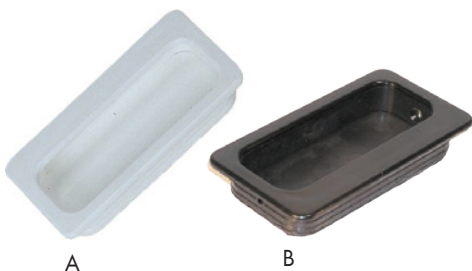

Material: Nylon | Mortise Hole: 3-9/16" L x 1-21/32" W x 9/16" Deep				
	Item #	Type	Size	Finish
A	PL2194-312	Nylon Recessed Pull	3-15/16"L x 2-1/32"W	White
B	PL2194-14	Nylon Recessed Pull	3-15/16"L x 2-1/32"W	Black

A
B
C
D
E
F
G
H
I
J
K
L
M
N
O
P
Q
R
S
T
U
V
W
X
Y