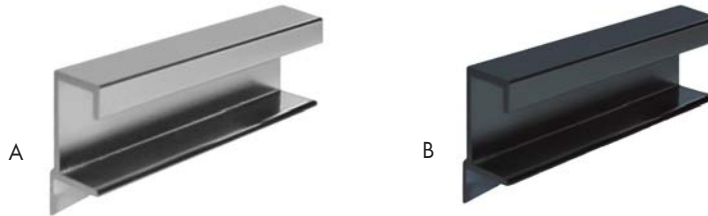

EPCO

Edge Pulls

Material: Aluminum / Flush Mortise Mounting / For 3/4" Thick Material					
	Item #	Type	C/C	Size	Finish
A	EPDP412A	Edge Pull w/Screws (#6 x 5/8")	3"	3.875"OL x 1.25"Proj	Satin Clear Anodized Aluminum
B	EPDP412-L-BL	Edge Pull, No Screws	No Holes	72"OL x 1.25"Proj	Satin Black Anodized Aluminum