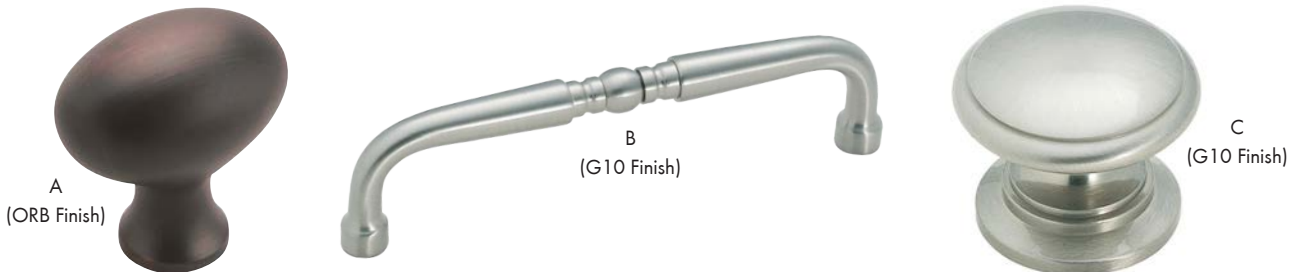

AMEROCK®

Abernathy Series

Material: Acrylic, Zinc Base | Finish Guide: See Pg. 116-117

→ SCREWS INCLUDED, SIZES ON PGS. 121-124

	Item #	Size	Finish
A	AMBP29460-CAS	1-1/16" Length	Clear / Antique Silver
	AMBP29460-CCBZ	1-1/16" Length	Clear / Caramel Bronze
B	AMBP29460-CG10	1-1/16" Length	Clear / Satin Nickel
C	AMBP29460-CORB	1-1/16" Length	Clear / Oil Rubbed Bronze

Abstractions Series

Material: Zinc | Finish Guide: See Pg. 116-117

→ SCREWS INCLUDED, SIZES ON PGS. 121-124

	Item #	Size	Finish
A	AMBP19257-26	1-1/4" Dia.	Polished Chrome
	AMBP19257-26D	1-1/4" Dia.	Satin Chrome
	AMBP19257-G10	1-1/4" Dia.	Satin Nickel
B	AMBP19258-26	3" c/c	Polished Chrome
	AMBP19258-G10	3" c/c	Satin Nickel

Allison Series

Material: Solid Brass | Finish Guide: See Pg. 116-117

→ SCREWS INCLUDED, SIZES ON PGS. 121-124

	Item#	Size	Finish
A	AMBP1443-G10	1-1/4" Dia.	Satin Nickel
	AMBP1443-ORB	1-1/4" Dia.	Oil Rubbed Bronze
B	AMBP1452-G10	4" c/c	Satin Nickel
C	AMBP1466-G10	1-1/4" Dia.	Satin Nickel
	AMBP1466-ORB	1-1/4" Dia.	Oil Rubbed Bronze
	AMBP1466-WID	1-1/4" Dia.	Wrought Iron Dark
	AMBP1466-WN	1-1/4" Dia.	Weathered Nickel