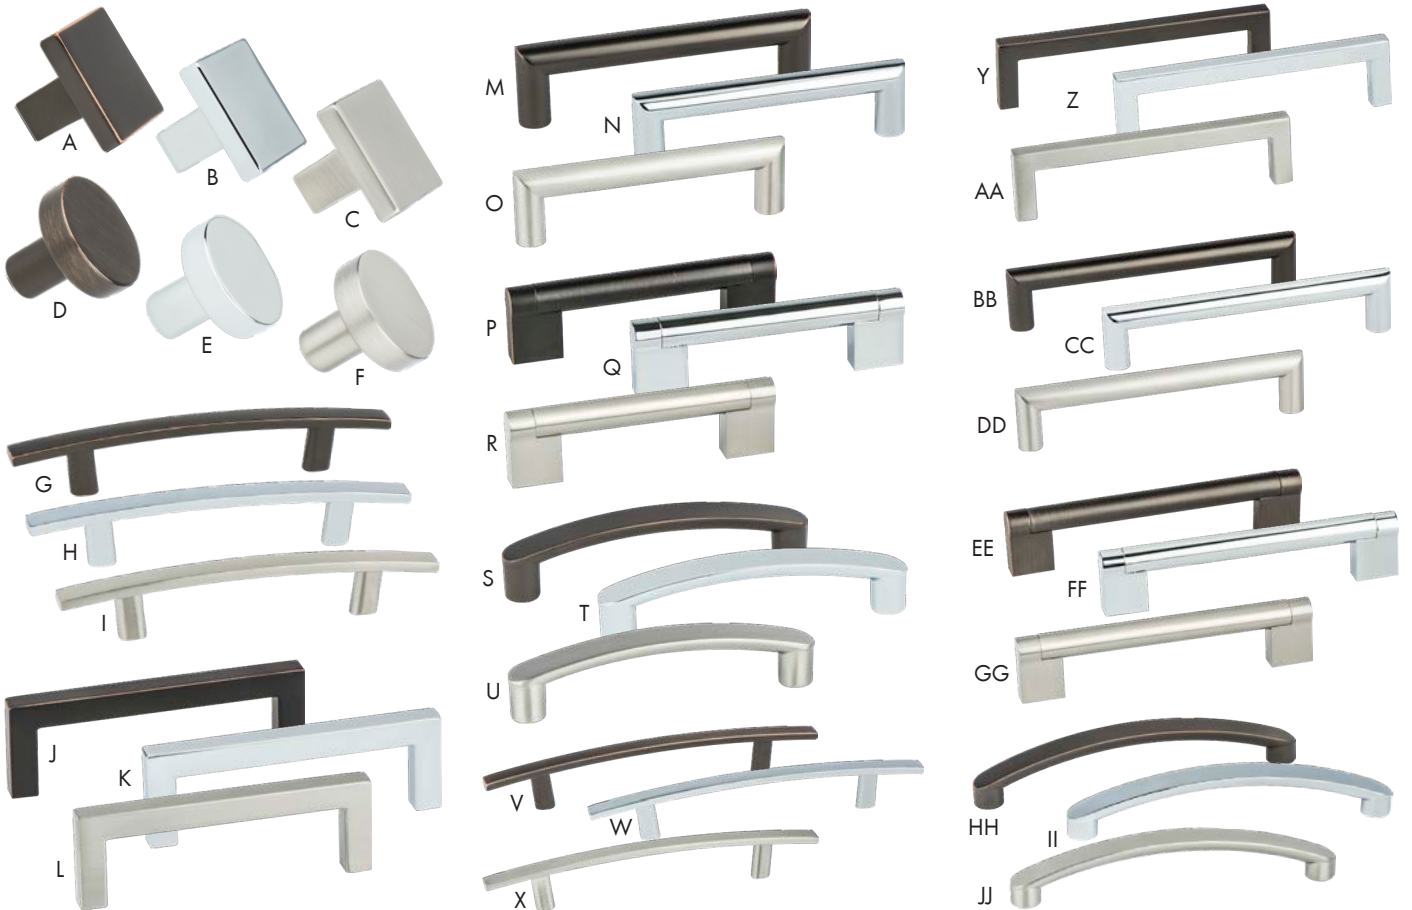

Y

A
B
C
D
E
F
G
H
I
J
K
L
M
N
O
P
Q
R
S
T
U
V
W
X
Y

PRO VALUE

Transitions Series

Material: Zinc

→ SCREWS INCLUDED, SIZES ON PGS. 121-124

Item #	Size	Finish	
A	SZTR1-ORB	1-1/8" Sq. Knob	Oil Rubbed Bronze
B	SZTR1-PC	1-1/8" Sq. Knob	Polished Chrome
C	SZTR1-SN	1-1/8" Sq. Knob	Satin Nickel
D	SZTR2-ORB	1" Dia. Knob	Oil Rubbed Bronze
E	SZTR2-PC	1" Dia. Knob	Polished Chrome
F	SZTR2-SN	1" Dia. Knob	Satin Nickel
G	SZTR3-ORB	96mm c/c Pull	Oil Rubbed Bronze
H	SZTR3-PC	96mm c/c Pull	Polished Chrome
I	SZTR3-SN	96mm c/c Pull	Satin Nickel
J	SZTR4-ORB	96mm c/c Pull	Oil Rubbed Bronze
K	SZTR4-PC	96mm c/c Pull	Polished Chrome
L	SZTR4-SN	96mm c/c Pull	Satin Nickel
M	SZTR5-ORB	96mm c/c Pull	Oil Rubbed Bronze
N	SZTR5-PC	96mm c/c Pull	Polished Chrome
O	SZTR5-SN	96mm c/c Pull	Satin Nickel
P	SZTR6-ORB	96mm c/c Pull	Oil Rubbed Bronze
Q	SZTR6-PC	96mm c/c Pull	Polished Chrome
R	SZTR6-SN	96mm c/c Pull	Satin Nickel

Item #	Size	Finish	
S	SZTR7-ORB	96mm c/c Pull	Oil Rubbed Bronze
T	SZTR7-PC	96mm c/c Pull	Polished Chrome
U	SZTR7-SN	96mm c/c Pull	Satin Nickel
V	SZTR8-ORB	128mm c/c Pull	Oil Rubbed Bronze
W	SZTR8-PC	128mm c/c Pull	Polished Chrome
X	SZTR8-SN	128mm c/c Pull	Satin Nickel
Y	SZTR9-ORB	128mm c/c Pull	Oil Rubbed Bronze
Z	SZTR9-PC	128mm c/c Pull	Polished Chrome
AA	SZTR9-SN	128mm c/c Pull	Satin Nickel
BB	SZTR10-ORB	128mm c/c Pull	Oil Rubbed Bronze
CC	SZTR10-PC	128mm c/c Pull	Polished Chrome
DD	SZTR10-SN	128mm c/c Pull	Satin Nickel
EE	SZTR11-ORB	128mm c/c Pull	Oil Rubbed Bronze
FF	SZTR11-PC	128mm c/c Pull	Polished Chrome
GG	SZTR11-SN	128mm c/c Pull	Satin Nickel
HH	SZTR12-ORB	128mm c/c Pull	Oil Rubbed Bronze
II	SZTR12-PC	128mm c/c Pull	Polished Chrome
JJ	SZTR12-SN	128mm c/c Pull	Satin Nickel