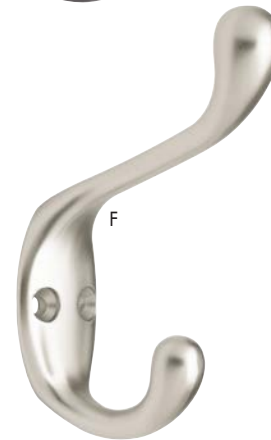

Item #	Type	Size in MM	Size in Inches	Finish
A	Bow	128mm c/c, 153mm L	5.04" c/c, 6.02" L	Dark Oil Rubbed Bronze
B	Bow	128mm c/c, 153mm L	5.04" c/c, 6.02" L	Polished Chrome
C	Bow	128mm c/c, 153mm L	5.04" c/c, 6.02" L	Satin Nickel
D	Bow	96mm c/c, 117mm L	3.78" c/c, 4.61" L	Dark Oil Rubbed Bronze
E	Bow	96mm c/c, 117mm L	3.78" c/c, 4.61" L	Polished Chrome
F	Bow	96mm c/c, 117mm L	3.78" c/c, 4.61" L	Satin Nickel
G	Tapered Bow	128mm c/c, 153mm L	5.04" c/c, 6.02" L	Dark Oil Rubbed Bronze
H	Tapered Bow	128mm c/c, 153mm L	5.04" c/c, 6.02" L	Polished Chrome
I	Tapered Bow	128mm c/c, 153mm L	5.04" c/c, 6.02" L	Satin Nickel
J	Tapered Bow	96mm c/c, 113mm L	3.78" c/c, 4.45" L	Dark Oil Rubbed Bronze
K	Tapered Bow	96mm c/c, 113mm L	3.78" c/c, 4.45" L	Polished Chrome
L	Tapered Bow	96mm c/c, 113mm L	3.78" c/c, 4.45" L	Satin Nickel

PRO VALUE

Steel Collection 2.0 Hooks

Material: Zinc

→ SCREWS INCLUDED, SIZES ON PGS. 121-124

Single Prong

Double Prong

Coat Hook

	Item #	Size	Size in Inches	Finish
A	SZSTHOOK1-PC	Single Prong Hook	.75"Wx 1.875"H x 1.5"Proj	Polished Chrome
B	SZSTHOOK2-PC	Double Prong Hook	.94"BWx 1.875"H x 1"Proj, 2.75"OW	Polished Chrome
C	SZSTHOOK2-SN	Double Prong Hook	.94"BWx 1.875"H x 1"Proj, 2.75"OW	Satin Nickel
D	SZSTHOOK3-OB3	Coat Hook	.94"Wx 3.625"H x 2.375"Proj	Dark Oil Rubbed Bronze
E	SZSTHOOK3-PC	Coat Hook	.94"Wx 3.625"H x 2.375"Proj	Polished Chrome
F	SZSTHOOK3-SN	Coat Hook	.94"Wx 3.625"H x 2.375"Proj	Satin Nickel