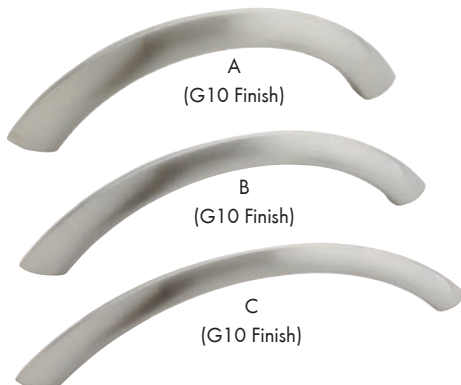

Harmony Series

Material: Zinc | Finish Guide: See Pg. 116-117

→ SCREWS INCLUDED, SIZES ON PGS. 121-124

	Item #	Size	Finish
A	AMBP29439-G10	3" c/c	Satin Nickel
B	AMBP29445-G10	96mm c/c	Satin Nickel
C	AMBP29446-G10	128mm c/c	Satin Nickel