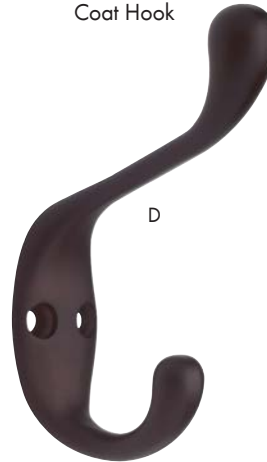

Item #	Type	Size in MM	Size in Inches	Finish
A	Bow	128mm c/c, 153mm L	5.04" c/c, 6.02" L	Dark Oil Rubbed Bronze
B	Bow	128mm c/c, 153mm L	5.04" c/c, 6.02" L	Polished Chrome
C	Bow	128mm c/c, 153mm L	5.04" c/c, 6.02" L	Satin Nickel
D	Bow	96mm c/c, 117mm L	3.78" c/c, 4.61" L	Dark Oil Rubbed Bronze
E	Bow	96mm c/c, 117mm L	3.78" c/c, 4.61" L	Polished Chrome
F	Bow	96mm c/c, 117mm L	3.78" c/c, 4.61" L	Satin Nickel
G	Tapered Bow	128mm c/c, 153mm L	5.04" c/c, 6.02" L	Dark Oil Rubbed Bronze
H	Tapered Bow	128mm c/c, 153mm L	5.04" c/c, 6.02" L	Polished Chrome
I	Tapered Bow	128mm c/c, 153mm L	5.04" c/c, 6.02" L	Satin Nickel
J	Tapered Bow	96mm c/c, 113mm L	3.78" c/c, 4.45" L	Dark Oil Rubbed Bronze
K	Tapered Bow	96mm c/c, 113mm L	3.78" c/c, 4.45" L	Polished Chrome
L	Tapered Bow	96mm c/c, 113mm L	3.78" c/c, 4.45" L	Satin Nickel

PRO VALUE

Steel Collection 2.0 Hooks

Material: Zinc

→ SCREWS INCLUDED, SIZES ON PGS. 121-124

Single Prong

Double Prong

Coat Hook

	Item #	Size	Size in Inches	Finish
A	SZSTHOOK1-PC	Single Prong Hook	.75"Wx 1.875"H x 1.5"Proj	Polished Chrome
B	SZSTHOOK2-PC	Double Prong Hook	.94"BWx 1.875"H x 1"Proj, 2.75"OW	Polished Chrome
C	SZSTHOOK2-SN	Double Prong Hook	.94"BWx 1.875"H x 1"Proj, 2.75"OW	Satin Nickel
D	SZSTHOOK3-OB3	Coat Hook	.94"Wx 3.625"H x 2.375"Proj	Dark Oil Rubbed Bronze
E	SZSTHOOK3-PC	Coat Hook	.94"Wx 3.625"H x 2.375"Proj	Polished Chrome
F	SZSTHOOK3-SN	Coat Hook	.94"Wx 3.625"H x 2.375"Proj	Satin Nickel