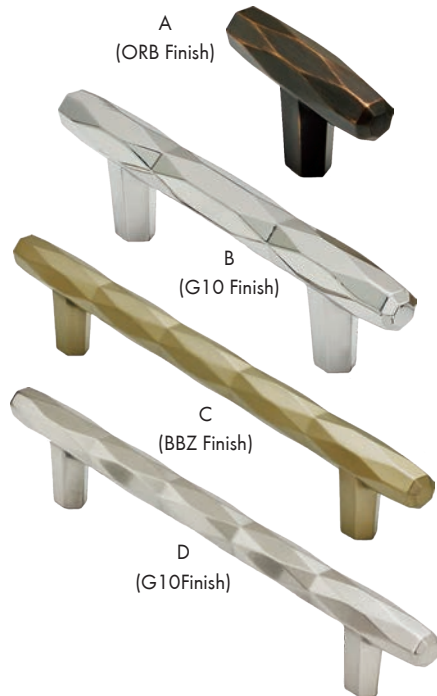

Sleek Series

Material: Zinc | Finish Guide: See Pg. 116-117

→ SCREWS INCLUDED, SIZES ON PGS. 121-124

Item #	Size	Finish
AMBP26129-26	2" Length	Polished Chrome
AMBP26129-26D	2" Length	Brushed Chrome
AMBP26129-G10	2" Length	Satin Nickel
AMBP26135-26	96mm c/c	Polished Chrome
AMBP26135-26D	96mm c/c	Brushed Chrome
AMBP26135-G10	96mm c/c	Satin Nickel

A
B
C
D
E
F
G
H
I
J
K
L
M
N
O
P
Q
R
S
T
U
V
W
X
Y

A
B
C
D
E
F
G
H
I
J
K
L
M
N
O
P
Q
R
S
T
U
V
W
X
Y

AMEROCK®

St. Vincent Series

Material: Zinc | Finish Guide: See Pg. 116-117

→ SCREWS INCLUDED, SIZES ON PGS. 121-124

	Item #	Size	Finish
A	AMBP36642-BBZ	2-1/2" Length	Golden Champagne
	AMBP36642-G10	2-1/2" Length	Satin Nickel
	AMBP36642-ORB	2-1/2" Length	Oil Rubbed Bronze
	AMBP36642-PN	2-1/2" Length	Polished Nickel
B	AMBP36643-BBZ	96mm c/c	Golden Champagne
	AMBP36643-G10	96mm c/c	Satin Nickel
	AMBP36643-ORB	96mm c/c	Oil Rubbed Bronze
	AMBP36643-PN	96mm c/c	Polished Nickel
C	AMBP36644-BBZ	128mm c/c	Golden Champagne
	AMBP36644-G10	128mm c/c	Satin Nickel
	AMBP36644-ORB	128mm c/c	Oil Rubbed Bronze
	AMBP36644-PN	128mm c/c	Polished Nickel
D	AMBP36645-BBZ	160mm c/c	Golden Champagne
	AMBP36645-G10	160mm c/c	Satin Nickel
	AMBP36645-ORB	160mm c/c	Oil Rubbed Bronze
	AMBP36645-PN	160mm c/c	Polished Nickel

Stainless Steel Series

Material: Stainless Steel | Finish Guide: See Pg. 116-117

→ SCREWS INCLUDED, SIZES ON PGS. 121-124

	Item #	Size	Finish
A	AMBP19001-SS	3" c/c	Stainless Steel
	AMBP19002-SS	96mm c/c	Stainless Steel
	AMBP19003-SS	128mm c/c	Stainless Steel
	AMBP19004-SS	160mm c/c	Stainless Steel
	AMBP19005-SS	192mm c/c	Stainless Steel
B	AMBP19007-SS	30mm Dia.	Stainless Steel
C	AMBP19008-SS	1-1/4" Dia.	Stainless Steel
D	AMBP19009-SS	49mm L	Stainless Steel
E	AMBP24014-SS	64mm c/c	Stainless Steel
F	AMBP24015-SS	128mm c/c	Stainless Steel
	AMBP24016-SS	192mm c/c	Stainless Steel
G	AMBP26200-SS	1-1/4" Dia.	Stainless Steel