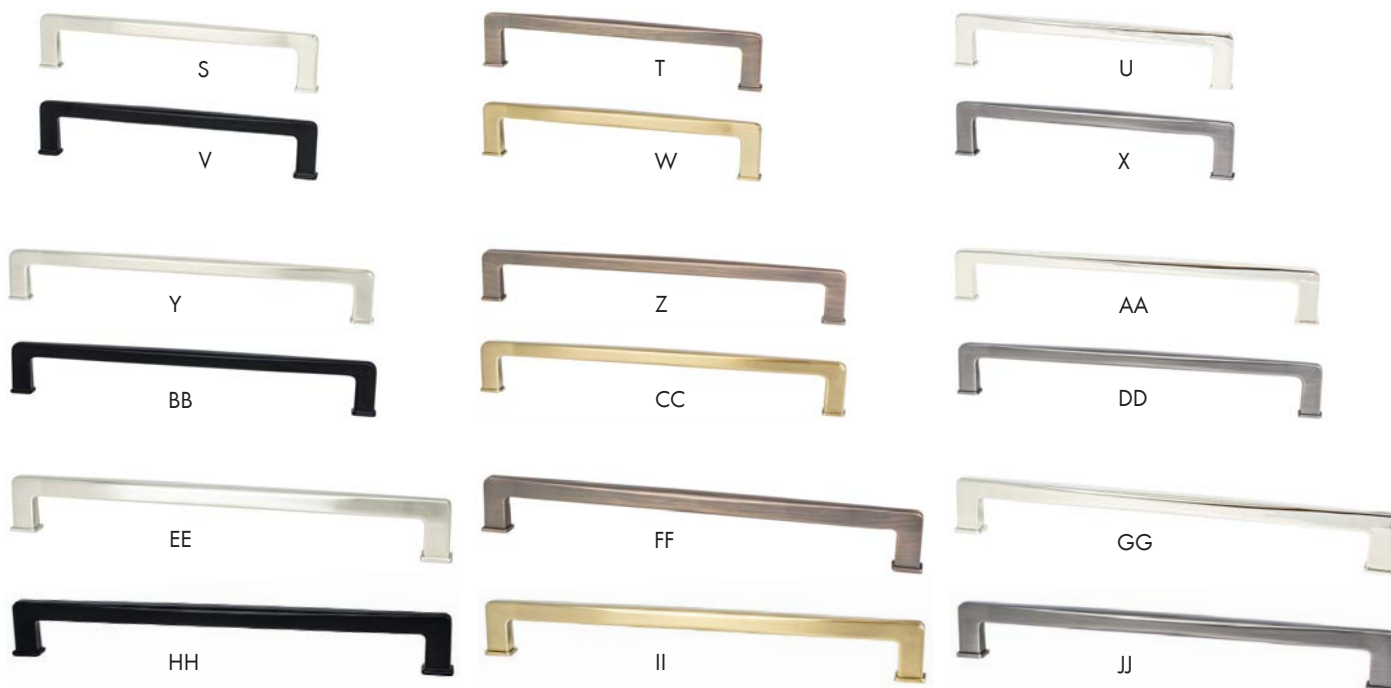

Subtle Surge Collection continued on next page →

A
B
C
D
E
F
G
H
I
J
K
L
M
N
O
P
Q
R
S
T
U
V
W
X
Y

BERENSON™

Subtle Surge Collection - continued

→ SCREWS INCLUDED, SIZES ON PGS. 121-124

Material: Zinc

	Item #	Size	Finish
S	BQ1254-1BPN-P	160mm c/c Pull	Brushed Nickel
T	BQ1255-10VB-P	160mm c/c Pull	Verona Bronze
U	BQ1256-1014-P	160mm c/c Pull	Polished Nickel
V	BQ1257-1055-P	160mm c/c Pull	Matte Black
W	BQ1258-1MDB-P	160mm c/c Pull	Modern Brushed Gold
X	BQ1259-1VTN-P	160mm c/c Pull	Vintage Nickel
Y	BQ1260-1BPN-P	224mm c/c Pull	Brushed Nickel
Z	BQ1261-10VB-P	224mm c/c Pull	Verona Bronze
AA	BQ1262-1014-P	224mm c/c Pull	Polished Nickel
BB	BQ1263-1055-P	224mm c/c Pull	Matte Black
CC	BQ1264-1MDB-P	224mm c/c Pull	Modern Brushed Gold
DD	BQ1265-1VTN-P	224mm c/c Pull	Vintage Nickel
EE	BQ1266-1BPN-P	12" c/c Pull	Brushed Nickel
FF	BQ1267-10VB-P	12" c/c Pull	Verona Bronze
GG	BQ1268-1014-P	12" c/c Pull	Polished Nickel
HH	BQ1269-1055-P	12" c/c Pull	Matte Black
II	BQ1270-1MDB-P	12" c/c Pull	Modern Brushed Gold
JJ	BQ1271-1VTN-P	12" c/c Pull	Vintage Nickel