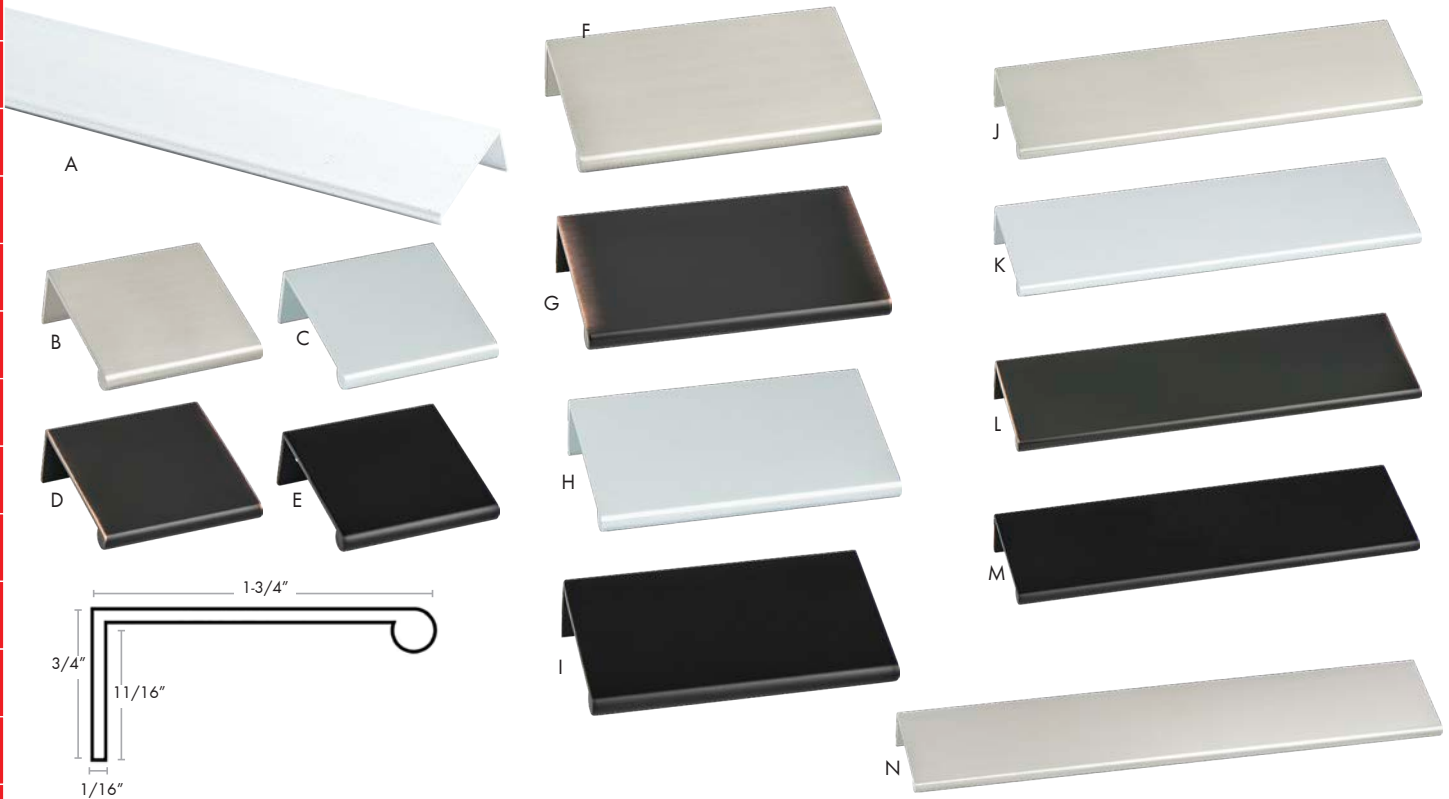

A
B
C
D
E
F
G
H
I
J
K
L
M
N
O
P
Q
R
S
T
U
V
W
X
Y

A
B
C
D
E
F
G
H
I
J
K
L
M
N
O
P
Q
R
S
T
U
V
W
X
Y

BERENSON™

Bravo Collection

Material: Aluminum

→ SCREWS INCLUDED, SIZES ON PGS. 121-124

	Item #	Size	Finish
A	BQ1051-4ALU-P	96-7/16"L Finger Pull	Aluminum
B	BQ1052-4BPN-P	1-3/4"L Finger Pull	Brushed Nickel
C	BQ1053-4026-P	1-3/4"L Finger Pull	Polished Chrome
D	BQ1055-40VB-P	1-3/4"L Finger Pull	Verona Bronze
E	BQ1056-4055-P	1-3/4"L Finger Pull	Satin Black
F	BQ1057-4BPN-P	3"L Finger Pull	Brushed Nickel
G	BQ1058-4026-P	3"L Finger Pull	Polished Chrome
H	BQ1059-40VB-P	3"L Finger Pull	Verona Bronze
I	BQ1060-4055-P	3"L Finger Pull	Satin Black
J	BQ1061-4BPN-P	6"L Finger Pull	Brushed Nickel
K	BQ1062-4026-P	6"L Finger Pull	Polished Chrome
L	BQ1063-40VB-P	6"L Finger Pull	Verona Bronze
M	BQ1064-4055-P	6"L Finger Pull	Satin Black
N	BQ1065-4BPN-P	9"L Finger Pull	Brushed Nickel
O	BQ1066-4026-P	9"L Finger Pull	Polished Chrome
P	BQ1067-40VB-P	9"L Finger Pull	Verona Bronze
Q	BQ1068-4055-P	9"L Finger Pull	Satin Black