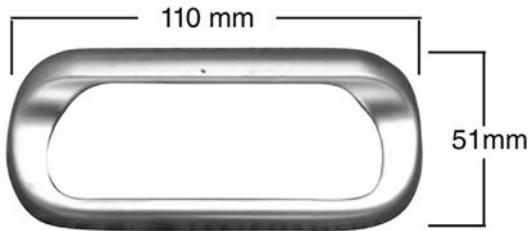

HARDWARE CONCEPTS INC. / PARAMOUNT EXTRUSIONS

Hood Pull

Material: Metal Includes Screws, # 8 - 32 x 1"			
Item #	Type	Size	Finish
PL4121-073	Flush Pull	96mm c/c	Mat Chrome

Extruded Aluminum Edge Pulls

Material: Aluminum (No Screws)				
	Item #	Type	Size	Finish
A	EA412-2A6	72"L Extruded Pull	Designed for 13/16" Material	Clear Anodized Aluminum
B	EA414A6	72"L Extruded Pull	Designed for 3/4" Material	Clear Anodized Aluminum