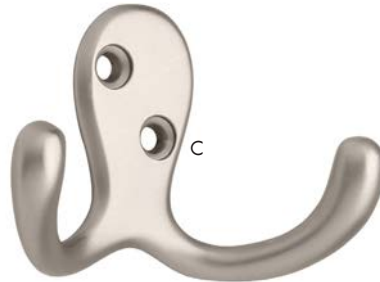

Item #	Type	Size in MM	Size in Inches	Finish
A	Bow	128mm c/c, 153mm L	5.04" c/c, 6.02" L	Dark Oil Rubbed Bronze
B	Bow	128mm c/c, 153mm L	5.04" c/c, 6.02" L	Polished Chrome
C	Bow	128mm c/c, 153mm L	5.04" c/c, 6.02" L	Satin Nickel
D	Bow	96mm c/c, 117mm L	3.78" c/c, 4.61" L	Dark Oil Rubbed Bronze
E	Bow	96mm c/c, 117mm L	3.78" c/c, 4.61" L	Polished Chrome
F	Bow	96mm c/c, 117mm L	3.78" c/c, 4.61" L	Satin Nickel
G	Tapered Bow	128mm c/c, 153mm L	5.04" c/c, 6.02" L	Dark Oil Rubbed Bronze
H	Tapered Bow	128mm c/c, 153mm L	5.04" c/c, 6.02" L	Polished Chrome
I	Tapered Bow	128mm c/c, 153mm L	5.04" c/c, 6.02" L	Satin Nickel
J	Tapered Bow	96mm c/c, 113mm L	3.78" c/c, 4.45" L	Dark Oil Rubbed Bronze
K	Tapered Bow	96mm c/c, 113mm L	3.78" c/c, 4.45" L	Polished Chrome
L	Tapered Bow	96mm c/c, 113mm L	3.78" c/c, 4.45" L	Satin Nickel

PRO VALUE

Steel Collection 2.0 Hooks

Material: Zinc

→ SCREWS INCLUDED, SIZES ON PGS. 121-124

Single Prong

Double Prong

Coat Hook

	Item #	Size	Size in Inches	Finish
A	SZSTHOOK1-PC	Single Prong Hook	.75"Wx 1.875"H x 1.5"Proj	Polished Chrome
B	SZSTHOOK2-PC	Double Prong Hook	.94"BWx 1.875"H x 1"Proj, 2.75"OW	Polished Chrome
C	SZSTHOOK2-SN	Double Prong Hook	.94"BWx 1.875"H x 1"Proj, 2.75"OW	Satin Nickel
D	SZSTHOOK3-OB3	Coat Hook	.94"Wx 3.625"H x 2.375"Proj	Dark Oil Rubbed Bronze
E	SZSTHOOK3-PC	Coat Hook	.94"Wx 3.625"H x 2.375"Proj	Polished Chrome
F	SZSTHOOK3-SN	Coat Hook	.94"Wx 3.625"H x 2.375"Proj	Satin Nickel

A
B
C
D
E
F
G
H
I
J
K
L
M
N
O
P
Q
R
S
T
U
V
W
X
Y

A
B
C
D
E
F
G
H
I
J
K
L
M
N
O
P
Q
R
S
T
U
V
W
X
Y

PRO VALUE

Steel Collection 2.0 Wire Pulls & Knobs

Material: Steel, except for M, N, O

→ SCREWS INCLUDED, SIZES ON PGS. 121-124