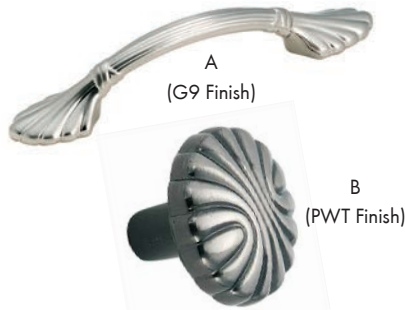

A
B
C
D
E
F
G
H
I
J
K
L
M
N
O
P
Q
R
S
T
U
V
W
X
Y

A
B
C
D
E
F
G
H
I
J
K
L
M
N
O
P
Q
R
S
T
U
V
W
X
Y

AMEROCK®

Natural Elegance Series

Material: Zinc | Finish Guide: See Pg. 116-117

→ SCREWS INCLUDED, SIZES ON PGS. 121-124

	Item #	Size	Finish
A	AMBP1333-G9	3" c/c	Sterling Nickel
	AMBP1333-PWT	3" c/c	Pewter
	AMBP1333-077	3" c/c	Burnished Brass
B	AMBP1337-G9	1-7/32" Dia.	Sterling Nickel
	AMBP1337-PWT	1-7/32" Dia.	Pewter
	AMBP1337-077	1-7/32" Dia.	Burnished Brass