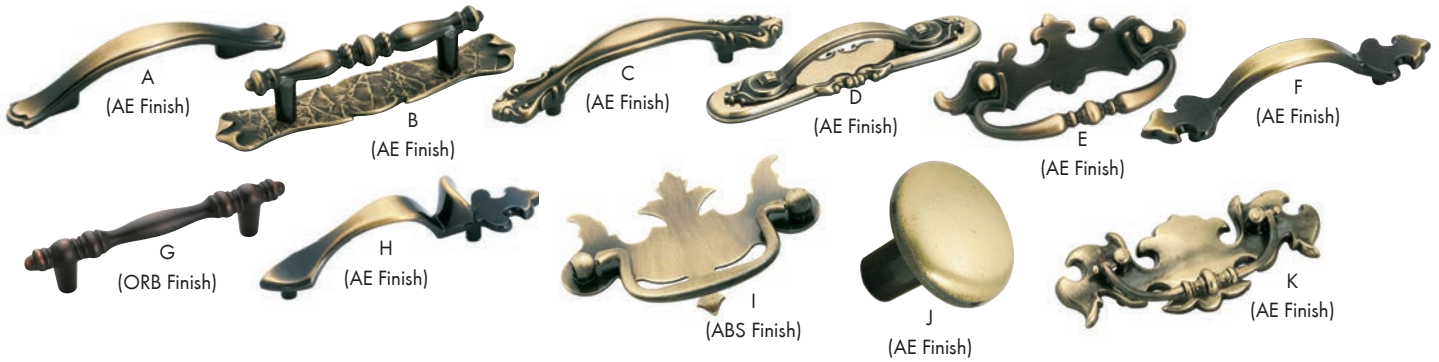

Stainless Steel Series

Material: Stainless Steel | Finish Guide: See Pg. 116-117

→ SCREWS INCLUDED, SIZES ON PGS. 121-124

	Item #	Size	Finish
A	AMBP19001-SS	3" c/c	Stainless Steel
	AMBP19002-SS	96mm c/c	Stainless Steel
	AMBP19003-SS	128mm c/c	Stainless Steel
	AMBP19004-SS	160mm c/c	Stainless Steel
	AMBP19005-SS	192mm c/c	Stainless Steel
B	AMBP19007-SS	30mm Dia.	Stainless Steel
C	AMBP19008-SS	1-1/4" Dia.	Stainless Steel
D	AMBP19009-SS	49mm L	Stainless Steel
E	AMBP24014-SS	64mm c/c	Stainless Steel
F	AMBP24015-SS	128mm c/c	Stainless Steel
	AMBP24016-SS	192mm c/c	Stainless Steel
G	AMBP26200-SS	1-1/4" Dia.	Stainless Steel

AMEROCK®

Swirl'z Series

Material: Zinc | Finish Guide: See Pg. 116-117

→ SCREWS INCLUDED, SIZES ON PGS. 121-124

	Item #	Size	Finish
A	AMBP9337-G10	3" c/c	Satin Nickel
	AMBP9337-ORB	3" c/c	Oil Rubbed Bronze
	AMBP9337-WID	3" c/c	Wrought Iron Dark
B	AMBP19260-G10	128mm c/c	Satin Nickel
	AMBP19260-ORB	128mm c/c	Oil Rubbed Bronze
	AMBP19260-WID	128mm c/c	Wrought Iron Dark
C	AMBP9338-G10	1-1/8" Dia.	Satin Nickel
	AMBP9338-ORB	1-1/8" Dia.	Oil Rubbed Bronze
	AMBP9338-WID	1-1/8" Dia.	Wrought Iron Dark
D	AMBP9338-2-G10	1-3/4" Dia.	Satin Nickel
	AMBP9338-2-ORB	1-3/4" Dia.	Oil Rubbed Bronze
E	AMBP9339-G10	1-1/8" Length	Satin Nickel
	AMBP9339-ORB	1-1/8" Length	Oil Rubbed Bronze
	AMBP9339-WID	1-1/8" Length	Wrought Iron Dark

A
B
C
D
E
F
G
H
I
J
K
L
M
N
O
P
Q
R
S
T
U
V
W
X
Y

A
B
C
D
E
F
G
H
I
J
K
L
M
N
O
P
Q
R
S
T
U
V
W
X
Y

AMEROCK®

Traditional Series

Material: Zinc | Finish Guide: See Pg. 116-117

→ SCREWS INCLUDED, SIZES ON PGS. 121-124

	Item #	Size	Finish
A	AMBP76223-AE	3" c/c	Antique English
B	AMBP176C-AE	3" c/c	Antique English
C	AMBP644-AE	3" c/c	Antique English
D	AMBP735-AE	3" c/c	Antique English
E	AMBP152-AE	3" c/c	Antique English
F	AMBP157-AE	3" c/c	Antique English