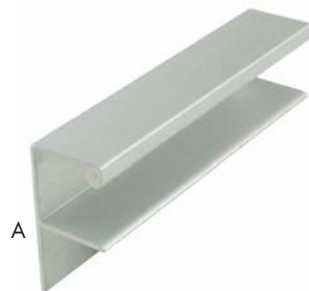

Material: Aluminum / Flush Mortise Mounting / For 3/4" Thick Material					
	Item #	Type	C/C	Size	Finish
A	EPDP414A	Edge Pull w/Screws (#6 x 5/8")	1.875"	3.875"OL x 15/16"Proj	Satin Clear Anodized Aluminum

A
B
C
D
E
F
G
H
I
J
K
L
M
N
O
P
Q
R
S
T
U
V
W
X
Y