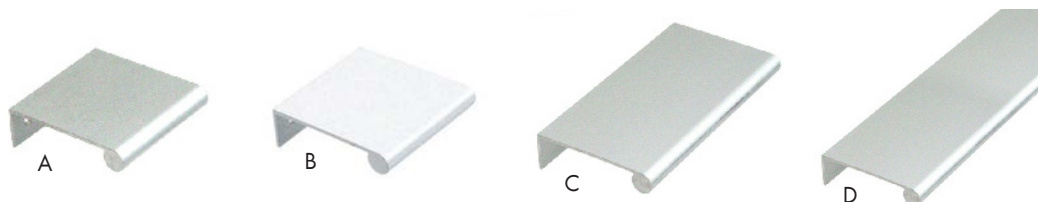

Material: Aluminum / Back Mounting / For 1/2"-7/8" Thick Material					
	Item #	Type	C/C	Size	Finish
A	EPDP41-A	Edge Pull w/Screws (#6 x 5/8")	1"	1.5"OL x 1.5625"Proj	Satin Clear Anodized Aluminum
B	EPDP41W	Edge Pull w/Screws (#6 x 5/8")	1"	1.5"OL x 1.5625"Proj	Gloss White Powdercoat
C	EPDP41-A-3	Edge Pull w/Screws (#6 x 5/8")	2"	3"OL x 1.5625"Proj	Satin Clear Anodized Aluminum
D	EPDP41-LA	Edge Pull, No Screws	No Holes	72"OL x 1.5625"Proj	Satin Clear Anodized Aluminum