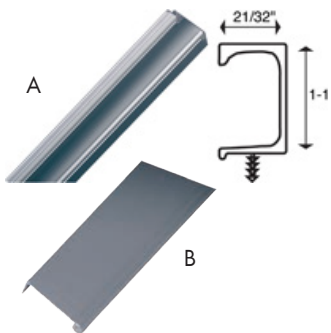

HARDWARE CONCEPTS INC. / PARAMOUNT EXTRUSIONS

Hood Pull

Material: Metal Includes Screws, # 8 - 32 x 1"			
Item #	Type	Size	Finish
PL4121-073	Flush Pull	96mm c/c	Mat Chrome

Extruded Aluminum Edge Pulls

Material: Aluminum (No Screws)				
	Item #	Type	Size	Finish
A	EA412-2A6	72"L Extruded Pull	Designed for 13/16" Material	Clear Anodized Aluminum
B	EA414A6	72"L Extruded Pull	Designed for 3/4" Material	Clear Anodized Aluminum