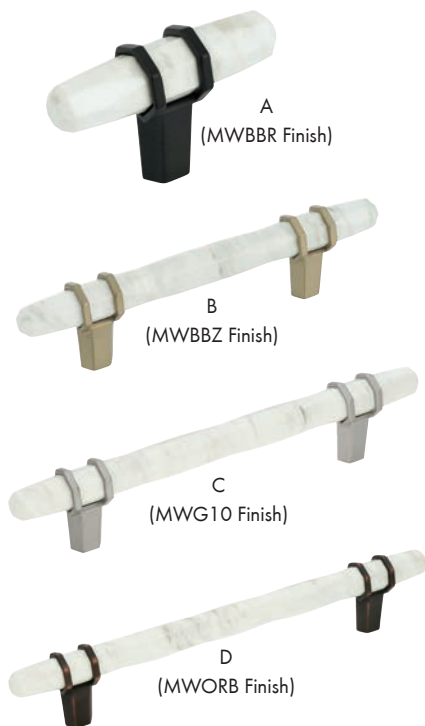

A
B
C
D
E
F
G
H
I
J
K
L
M
N
O
P
Q
R
S
T
U
V
W
X
Y

AMEROCK®

Carolyne Series

Material: Zinc | Finish Guide: See Pg. 116-117

→ SCREWS INCLUDED, SIZES ON PGS. 121-124

	Item #	Size	Finish
A	AMBP36580-G10	1-3/8" Dia.	Satin Nickel
	AMBP36580-ORB	1-3/8" Dia.	Oil Rubbed Bronze
	AMBP36580-PN	1-3/8" Dia.	Polished Nickel
B	AMBP36582-G10	1-1/4" Length	Satin Nickel
	AMBP36582-ORB	1-1/4" Length	Oil Rubbed Bronze
	AMBP36582-PN	1-1/4" Length	Polished Nickel
C	AMBP36584-G10	96mm c/c	Satin Nickel
	AMBP36584-ORB	96mm c/c	Oil Rubbed Bronze
	AMBP36584-PN	96mm c/c	Polished Nickel
D	AMBP36585-G10	128mm c/c	Satin Nickel
	AMBP36585-ORB	128mm c/c	Oil Rubbed Bronze
	AMBP36585-PN	128mm c/c	Polished Nickel

Carrione Series

Material: Zinc | Finish Guide: See Pg. 116-117

→ SCREWS INCLUDED, SIZES ON PGS. 121-124

	Item #	Size	Finish
A	AMBP36647-MWBBZ	2-1/2"L	Marble White/Golden Champagne
	AMBP36647-MWPN	2-1/2"L	Marble White/Polished Nickel
	AMBP36647-MWG10	2-1/2"L	Marble White/Satin Nickel
	AMBP36647-MWORB	2-1/2"L	Marble White/Oil-Rubbed Bronze
	AMBP36647-MWBRR	2-1/2"L	Marble White/Black Bronze
B	AMBP36648-MWBBZ	96mm c/c	Marble White/Golden Champagne
	AMBP36648-MWPN	96mm c/c	Marble White/Polished Nickel
	AMBP36648-MWG10	96mm c/c	Marble White/Satin Nickel
	AMBP36648-MWORB	96mm c/c	Marble White/Oil-Rubbed Bronze
	AMBP36648-MWBRR	96mm c/c	Marble White/Black Bronze
C	AMBP36649-MWBBZ	128mm c/c	Marble White/Golden Champagne
	AMBP36649-MWPN	128mm c/c	Marble White/Polished Nickel
	AMBP36649-MWG10	128mm c/c	Marble White/Satin Nickel
	AMBP36649-MWORB	128mm c/c	Marble White/Oil-Rubbed Bronze
	AMBP36649-MWBRR	128mm c/c	Marble White/Black Bronze
D	AMBP36650-MWBBZ	160mm c/c	Marble White/Golden Champagne
	AMBP36650-MWPN	160mm c/c	Marble White/Polished Nickel
	AMBP36650-MWG10	160mm c/c	Marble White/Satin Nickel
	AMBP36650-MWORB	160mm c/c	Marble White/Oil-Rubbed Bronze
	AMBP36650-MWBRR	160mm c/c	Marble White/Black Bronze