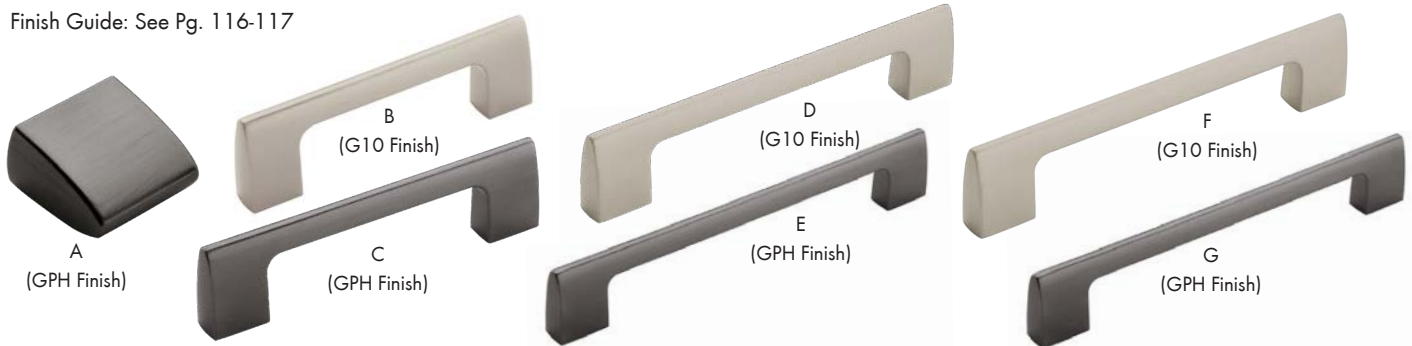

A
B
C
D
E
F
G
H
I
J
K
L
M
N
O
P
Q
R
S
T
U
V
W
X
Y

A
B
C
D
E
F
G
H
I
J
K
L
M
N
O
P
Q
R
S
T
U
V
W
X
Y

AMEROCK®

Riva Series

Material: Zinc

Finish Guide: See Pg. 116-117

→ SCREWS INCLUDED, SIZES ON PGS. 121-124