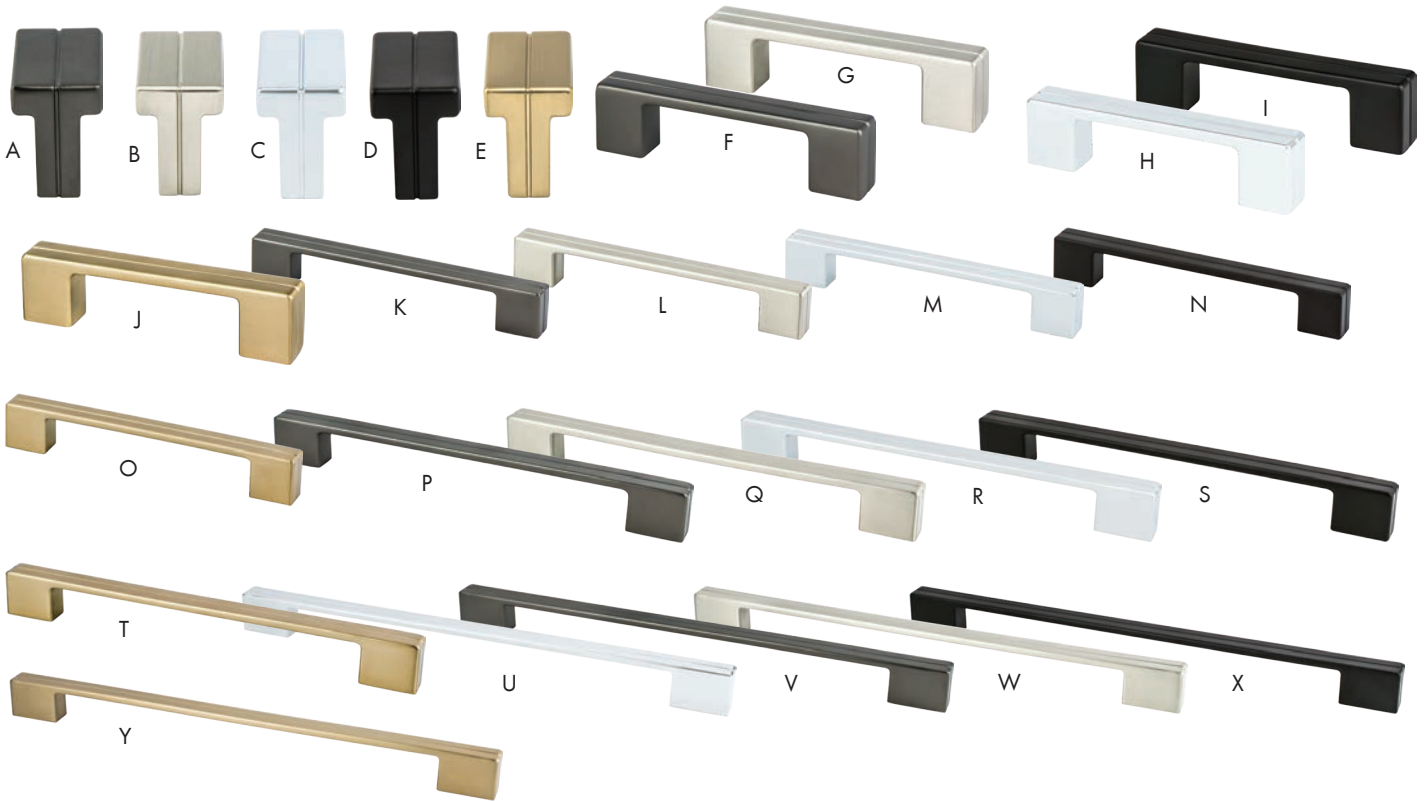

A
B
C
D
E
F
G
H
I
J
K
L
M
N
O
P
Q
R
S
T
U
V
W
X
Y

A
B
C
D
E
F
G
H
I
J
K
L
M
N
O
P
Q
R
S
T
U
V
W
X
Y

BERENSON™

Opus Collection

Material: Zinc

→ SCREWS INCLUDED, SIZES ON PGS. 121-124

	Item #	Size	Finish
A	BQ7170-1015-C	1-3/8" Length Knob	Satin Nickel
B	BQ7171-10RT-C	1-3/8" Length Knob	Rustic Tin
C	BQ7172-1010-C	1-3/8" Length Knob	Rubbed Bronze
D	BQ7173-10VB-C	1-3/8" Length Knob	Verona Bronze
E	BQ7147-1015-C	96mm c/c Pull	Satin Nickel
F	BQ7148-10RT-C	96mm c/c Pull	Rustic Tin
G	BQ7149-1010-C	96mm c/c Pull	Rubbed Bronze
H	BQ7150-10VB-C	96mm c/c Pull	Verona Bronze
I	BQ7151-1015-C	128mm c/c Pull	Satin Nickel
J	BQ7152-10RT-C	128mm c/c Pull	Rustic Tin
K	BQ7153-1010-C	128mm c/c Pull	Rubbed Bronze
L	BQ7154-10VB-C	128mm c/c Pull	Verona Bronze
M	BQ7155-1015-C	416mm c/c Pull	Satin Nickel
N	BQ7156-10RT-C	416mm c/c Pull	Rustic Tin
O	BQ7157-1010-C	416mm c/c Pull	Rubbed Bronze
P	BQ7158-10VB-C	416mm c/c Pull	Verona Bronze

BERENSON™

Skyline Collection

Material: Zinc

→ SCREWS INCLUDED, SIZES ON PGS. 121-124

	Item #	Size	Finish
A	BQ1125-1SLT-P	1-3/8" Length Knob	Slate
B	BQ9209-1BPN-P	1-3/8" Length Knob	Brushed Nickel
C	BQ9210-1026-P	1-3/8" Length Knob	Polished Chrome
D	BQ9211-1055-P	1-3/8" Length Knob	Matte Black
E	BQ9995-1MDB-P	1-3/8" Length Knob	Modern Bronze
F	BQ1121-1SLT-P	3" and 96mm c/c Pull	Slate
G	BQ9200-1BPN-P	3" and 96mm c/c Pull	Brushed Nickel
H	BQ9201-1026-P	3" and 96mm c/c Pull	Polished Chrome
I	BQ9202-1055-P	3" and 96mm c/c Pull	Matte Black
J	BQ9976-1MDB-P	3" and 96mm c/c Pull	Modern Bronze
K	BQ1122-1SLT-P	160mm c/c Pull	Slate
L	BQ9203-1BPN-P	160mm c/c Pull	Brushed Nickel
M	BQ9204-1026-P	160mm c/c Pull	Polished Chrome
N	BQ9205-1055-P	160mm c/c Pull	Matte Black
O	BQ9977-1MDB-P	160mm c/c Pull	Modern Bronze