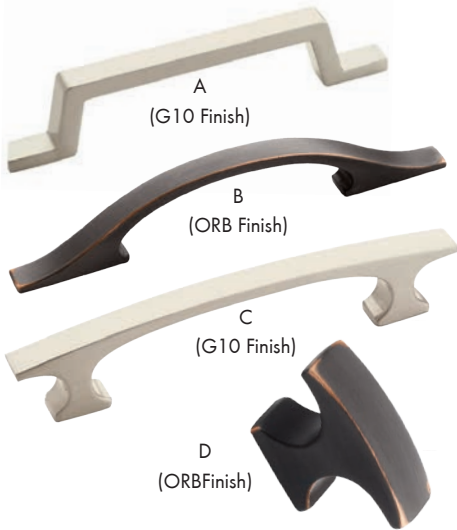

Carrione Series

Material: Zinc | Finish Guide: See Pg. 116-117

→ SCREWS INCLUDED, SIZES ON PGS. 121-124

	Item #	Size	Finish
A	AMBP36647-MWBBZ	2-1/2"L	Marble White/Golden Champagne
	AMBP36647-MWPN	2-1/2"L	Marble White/Polished Nickel
	AMBP36647-MWG10	2-1/2"L	Marble White/Satin Nickel
	AMBP36647-MWORB	2-1/2"L	Marble White/Oil-Rubbed Bronze
	AMBP36647-MWBRR	2-1/2"L	Marble White/Black Bronze
B	AMBP36648-MWBBZ	96mm c/c	Marble White/Golden Champagne
	AMBP36648-MWPN	96mm c/c	Marble White/Polished Nickel
	AMBP36648-MWG10	96mm c/c	Marble White/Satin Nickel
	AMBP36648-MWORB	96mm c/c	Marble White/Oil-Rubbed Bronze
	AMBP36648-MWBRR	96mm c/c	Marble White/Black Bronze
C	AMBP36649-MWBBZ	128mm c/c	Marble White/Golden Champagne
	AMBP36649-MWPN	128mm c/c	Marble White/Polished Nickel
	AMBP36649-MWG10	128mm c/c	Marble White/Satin Nickel
	AMBP36649-MWORB	128mm c/c	Marble White/Oil-Rubbed Bronze
	AMBP36649-MWBRR	128mm c/c	Marble White/Black Bronze
D	AMBP36650-MWBBZ	160mm c/c	Marble White/Golden Champagne
	AMBP36650-MWPN	160mm c/c	Marble White/Polished Nickel
	AMBP36650-MWG10	160mm c/c	Marble White/Satin Nickel
	AMBP36650-MWORB	160mm c/c	Marble White/Oil-Rubbed Bronze
	AMBP36650-MWBRR	160mm c/c	Marble White/Black Bronze

AMEROCK®

Conrad Series

Material: Zinc | Finish Guide: See Pg. 116-117

→ SCREWS INCLUDED, SIZES ON PGS. 121-124

	Item #	Size	Finish
A	AMBP29200-G10	96mm c/c	Satin Nickel
	AMBP29200-ORB	96mm c/c	Oil Rubbed Bronze
B	AMBP29201-G10	96mm c/c	Satin Nickel
	AMBP29201-ORB	96mm c/c	Oil Rubbed Bronze
C	AMBP29202-G10	96mm c/c	Satin Nickel
	AMBP29202-ORB	96mm c/c	Oil Rubbed Bronze
D	AMBP29203-G10	38.9mm Length	Satin Nickel
	AMBP29203-ORB	38.9mm Length	Oil Rubbed Bronze