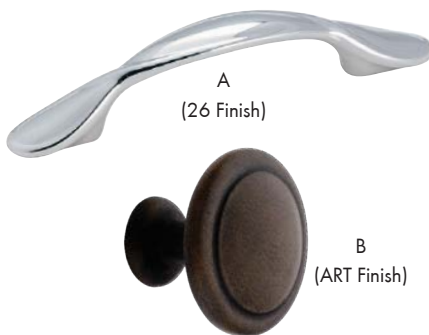

	Item #	Size	Finish
A	AMBP1333-G9	3" c/c	Sterling Nickel
	AMBP1333-PWT	3" c/c	Pewter
	AMBP1333-077	3" c/c	Burnished Brass
B	AMBP1337-G9	1-7/32" Dia.	Sterling Nickel
	AMBP1337-PWT	1-7/32" Dia.	Pewter
	AMBP1337-077	1-7/32" Dia.	Burnished Brass

Oberon Series

Material: Zinc

Finish Guide: See Pg. 116-117

→ SCREWS INCLUDED, SIZES ON PGS. 121-124

	Size	Golden Champagne Item #	Satin Nickel Item #	Gunmetal Item #	Polished Nickel Item #
A	1-3/8" Dia.	AMBP36603-BBZ	AMBP36603-G10	AMBP36603-GM	AMBP36603-PN
	1-3/4" Dia.	AMBP36604-BBZ	AMBP36604-G10	AMBP36604-GM	AMBP36604-PN
B	1-3/8" Dia.	AMBP36608-BBZFA	AMBP36608-G10FA	AMBP36608-GMFA	AMBP36608-PNFA
	1-3/4" Dia.	AMBP36609-BBZFA	AMBP36609-G10FA	AMBP36609-GMFA	AMBP36609-PNFA

Reflections Series

Material: Zinc | Finish Guide: See Pg. 116-117

→ SCREWS INCLUDED, SIZES ON PGS. 121-124

	Item #	Size	Finish
A	AMBP1384-26	3" c/c	Polished Chrome
B	AMBP1387-26	1-1/4" Dia.	Polished Chrome
	AMBP1387-ART	1-1/4" Dia.	Antique Rust
	AMBP1387-AS	1-1/4" Dia.	Antique Silver
	AMBP1387-G10	1-1/4" Dia.	Satin Nickel
	AMBP1387-ORB	1-1/4" Dia.	Oil Rubbed Bronze