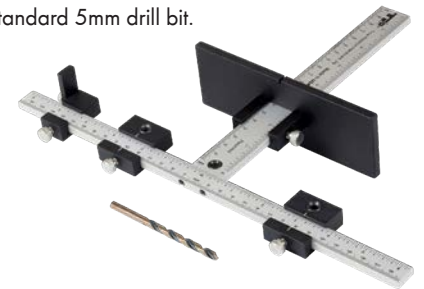

Item #
JKTP-1935

Cabinet Hardware Jig Plus Shelf Pin/Long Handle Jig

Versatile 3 - in - 1 tool: door hardware - drawer hardware - shelf holes.

Also a great alternative to the line boring machine for the small shop. Includes the basic hardware jig (JKTP-1934) with additional drilling extensions for

32mm line boring. Drill shelf holes in the shop before assembly or on the job after assembly. Also drills

long handles up to 30-1/4" length.

Includes depth stop and standard 5mm drill bit.

Includes depth stop and standard 5mm drill bit.

Includes depth stop and standard 5mm drill bit.

• Install hardware 10x faster

• Minimum c/c: 1-1/8" (28mm)

• Maximum c/c: 30-1/4" (768mm)

• Includes blow molded case