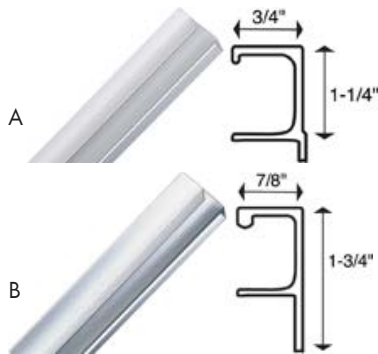

Extruded Aluminum Edge Pulls

Material: Aluminum (No Screws)				
	Item #	Type	Size	Finish
A	EA412-2A6	72"L Extruded Pull	Designed for 13/16" Material	Clear Anodized Aluminum
B	EA414A6	72"L Extruded Pull	Designed for 3/4" Material	Clear Anodized Aluminum