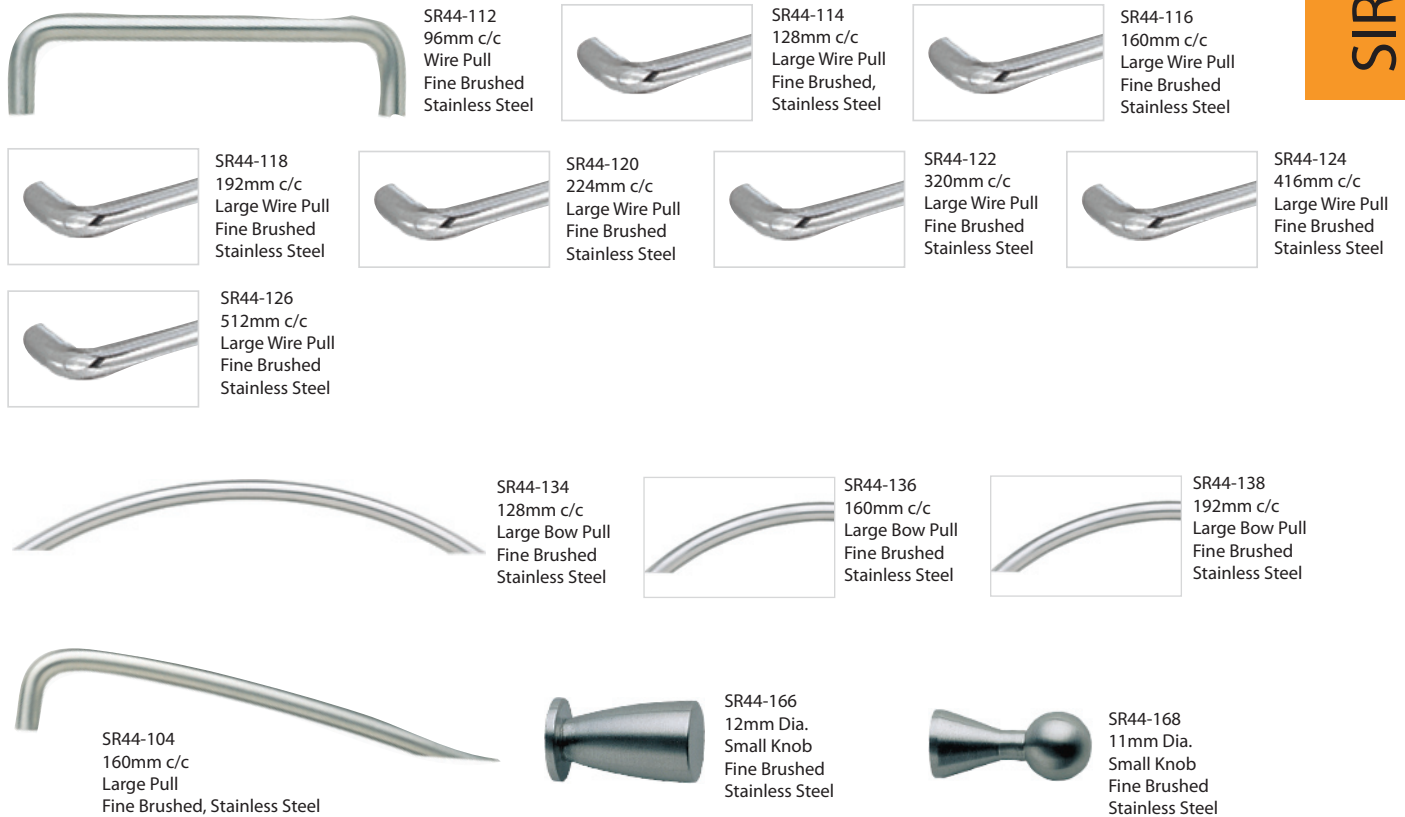

Chicago Series

Z Material: Zinc Die Cast

SR15-110
96mm c/c
Wire Pull
Black, Powdercoat

SR15-160
96mm c/c
Wire Pull
Matte Chrome

SR15-172
192mm c/c
Large Wire Pull
Matt Chrome

SR15-126
192mm c/c
Large Wire Pull
Black, Powdercoat

SR15-184
320mm c/c
Large Wire Pull
Matte Chrome

Stainless Steel Series

SS Material: Stainless Steel

SR44-112
96mm c/c
Wire Pull
Fine Brushed
Stainless Steel

SR44-114
128mm c/c
Large Wire Pull
Fine Brushed,
Stainless Steel

SR44-116
160mm c/c
Large Wire Pull
Fine Brushed
Stainless Steel

SR44-118
192mm c/c
Large Wire Pull
Fine Brushed
Stainless Steel

SR44-120
224mm c/c
Large Wire Pull
Fine Brushed
Stainless Steel

SR44-122
320mm c/c
Large Wire Pull
Fine Brushed
Stainless Steel

SR44-138
192mm c/c
Large Bow Pull
Fine Brushed
Stainless Steel

SR44-104
160mm c/c
Large Pull
Fine Brushed, Stainless Steel

SR44-166
12mm Dia.
Small Knob
Fine Brushed
Stainless Steel

SR44-168
11mm Dia.
Small Knob
Fine Brushed
Stainless Steel