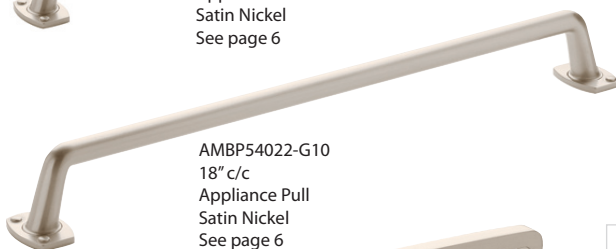

BQ7158-10VB-C  
416mm c/c  
Appliance Pull  
Venetian Bronze  
See page 76

**Z** Material: Zinc Die Cast

AMBP54021-G10  
12" c/c  
Appliance Pull  
Satin Nickel  
See page 6

AMBP54021-GPH  
12" c/c  
Appliance Pull  
Graphite  
See page 6