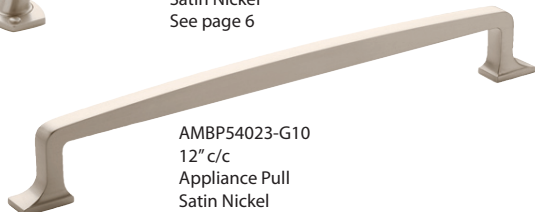

AMBP54022-G10
18" c/c
Appliance Pull
Satin Nickel
See page 6

AMBP54023-G10
12" c/c
Appliance Pull
Satin Nickel
See page 7

Note: Available any quantity.