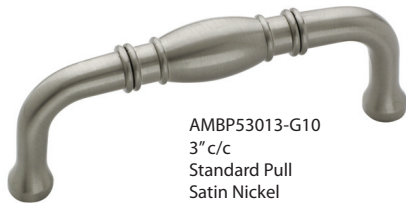

Scroll Pull Series

Z Material: Zinc Die Cast

AMBP53013-G10
3" c/c
Standard Pull
Satin Nickel